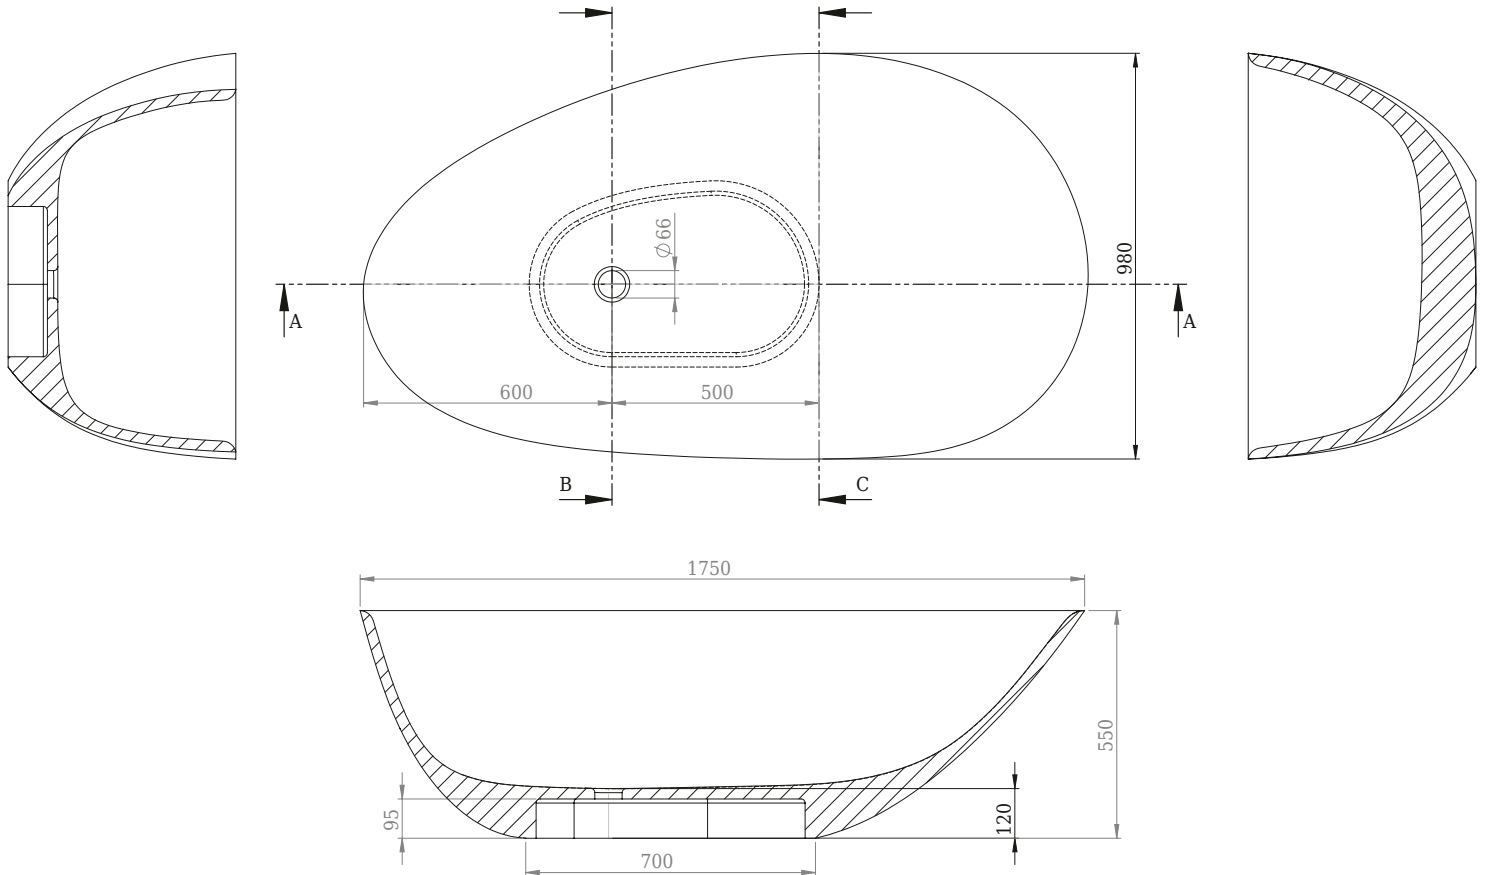

Muschel bathtub

10 year
guarantee
Acovi®

timeless
danish
design

made
to
measure

Muschel bathtub

SPECIFICATIONS

SKU:	40030040
EAN13:	5700400300407
Colour:	Matte white
Litre:	250 overflow
Size product:	55cm / 175cm / 98cm net
Weight product:	220kg net
Size packaging:	70cm / 184cm / 110cm brutto
Weight packaging:	260kg brutto
Material:	Acovi® Solid Surface

10 year guarantee on Acovi® products against internal breakage and on colour fastness.

Bathtub is inclusive waste, trap and 80cm drain hose.

The trap has a drain of 3,8 cm

10 year
guarantee
Acovi®

timeless
danish
design

made
to
measure