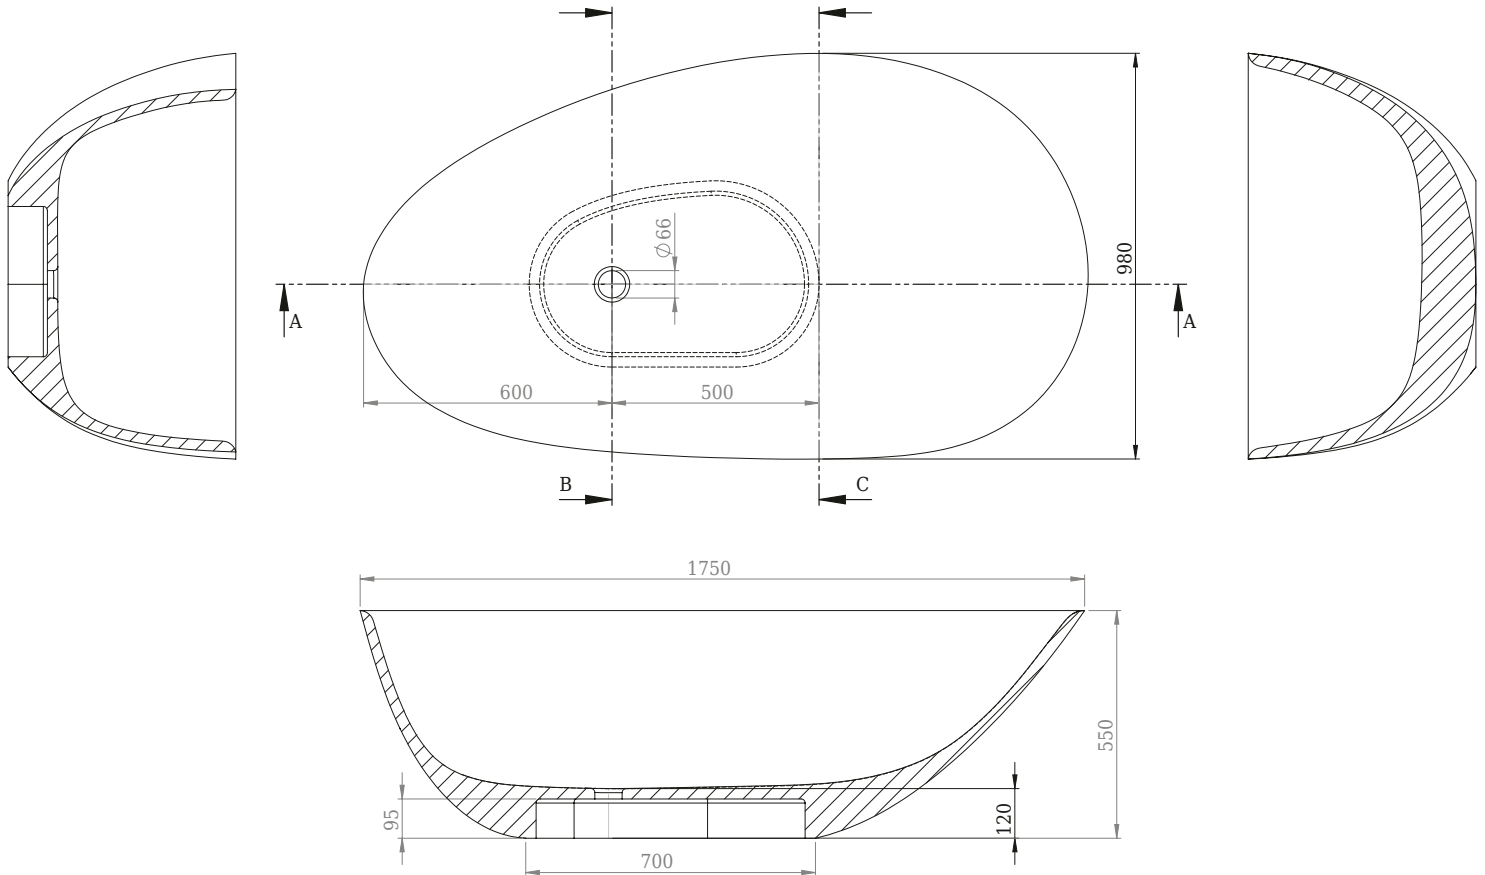

Muschel bathtub

10 year
guarantee
Acovi®

timeless
danish
design

made
to
measure

Muschel bathtub

SPECIFICATIONS

SKU:	40030040
EAN13:	5700400300407
Colour:	Matte white
Litre:	250 overflow
Size product:	55cm / 175cm / 98cm net
Weight product:	220kg net
Size packaging:	70cm / 184cm / 110cm brutto
Weight packaging:	260kg brutto
Material:	Acovi® Solid Surface

10 year guarantee on Acovi® products against internal breakage and on colour fastness.

Bathtub is inclusive waste, trap and 80cm drain hose.

10 year
guarantee
Acovi®

timeless
danish
design

made
to
measure