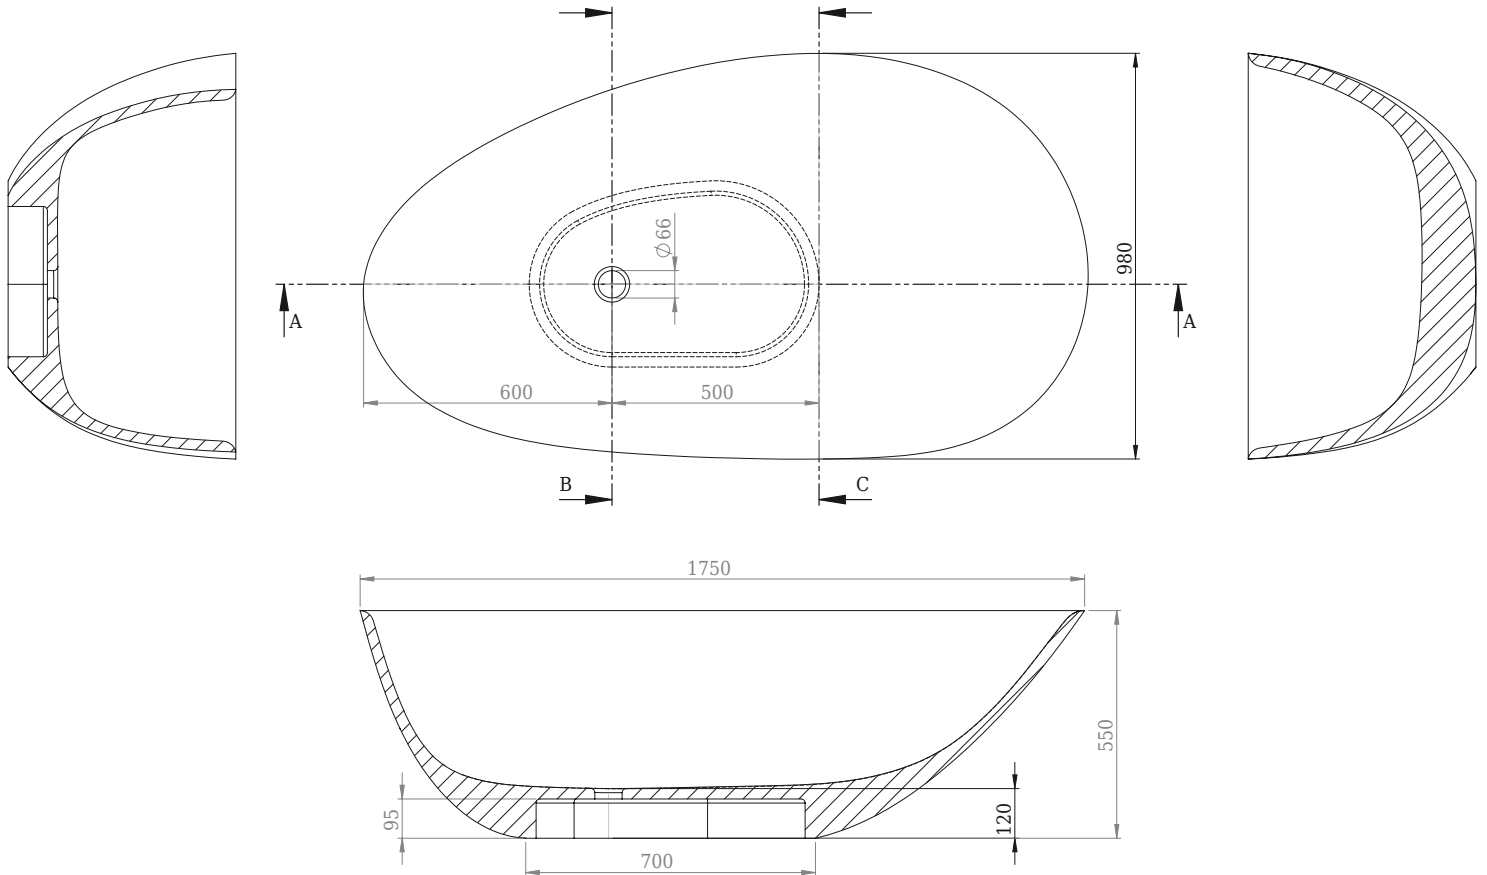

Muschel amme

10 year
guarantee
Acovi®

timeless
danish
design

made
to
measure

Muschel amme

SPECIFICATIONS

SKU:	40030040
EAN13:	5700400300407
Väri:	Mattavalkoinen Acovi®
Litraa:	250 ylivuoto
Size product:	55cm / 175cm / 98cm netto
Weight product:	220kg netto
Size packaging:	70cm / 184cm / 110cm brutto
Weight packaging:	260kg brutto
Materiaali:	Acovi® Solid Surface