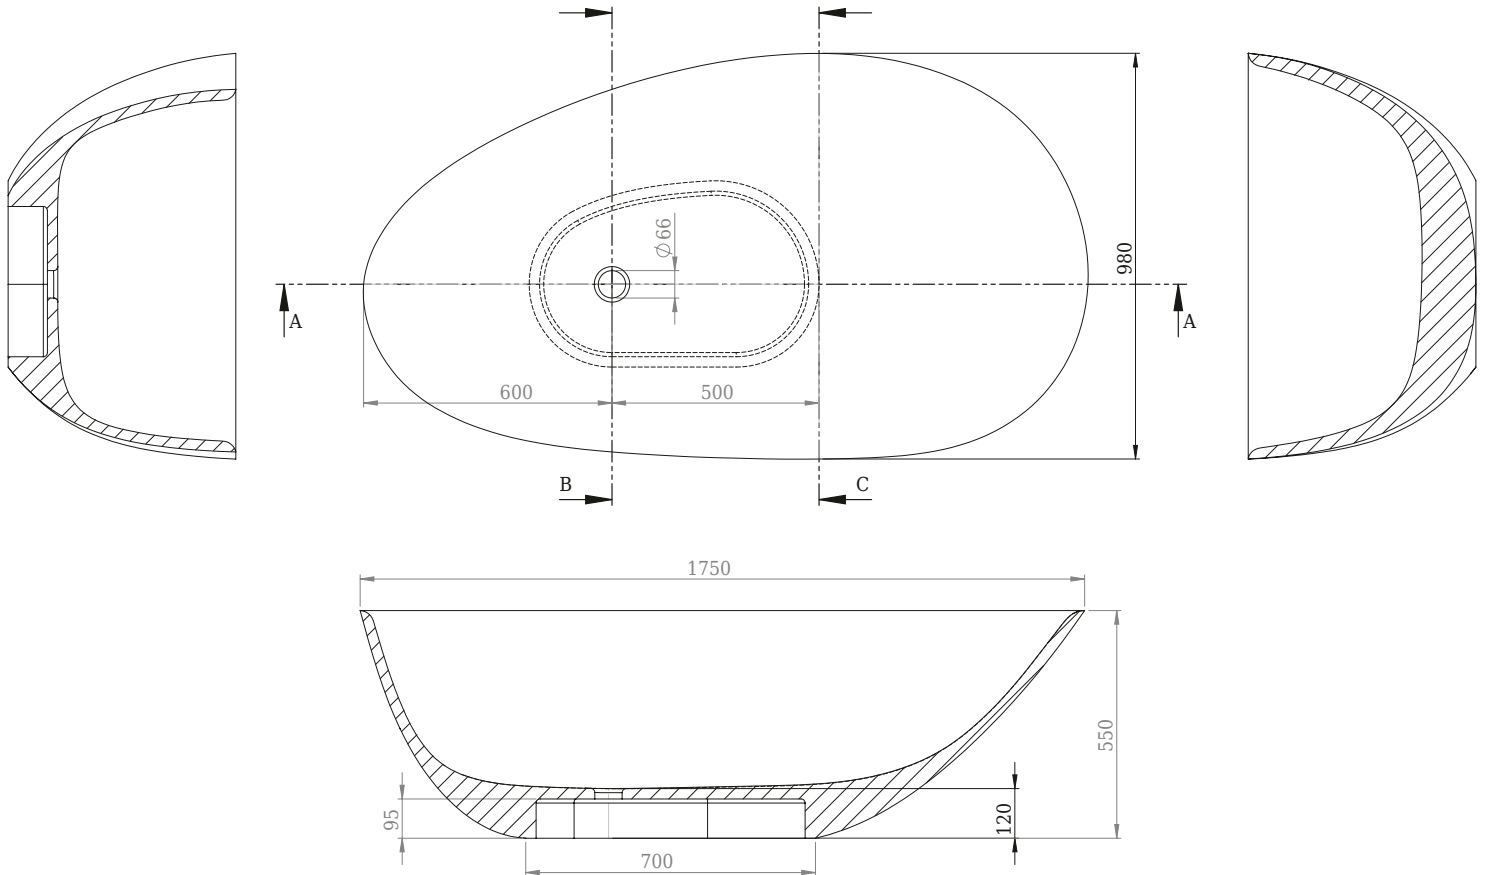

Muschel bathtub

10 year
guarantee
Acovi®

timeless
danish
design

made
to
measure

Muschel bathtub

SPECIFICATIONS

SKU:	40030040
EAN13:	5700400300407
Colour:	Matte white
Litre:	250 overflow
Size product:	55cm / 175cm / 98cm netto
Weight product:	220kg netto
Size packaging:	70cm / 184cm / 110cm brutto
Weight packaging:	260kg brutto
Material:	Acovi® Solid Surface

10 year guarantee on Acovi® products against internal breakage and on colour fastness.

Bathtub is inclusive waste, trap and 80cm drain hose.

10 year
guarantee
Acovi®

timeless
danish
design

made
to
measure