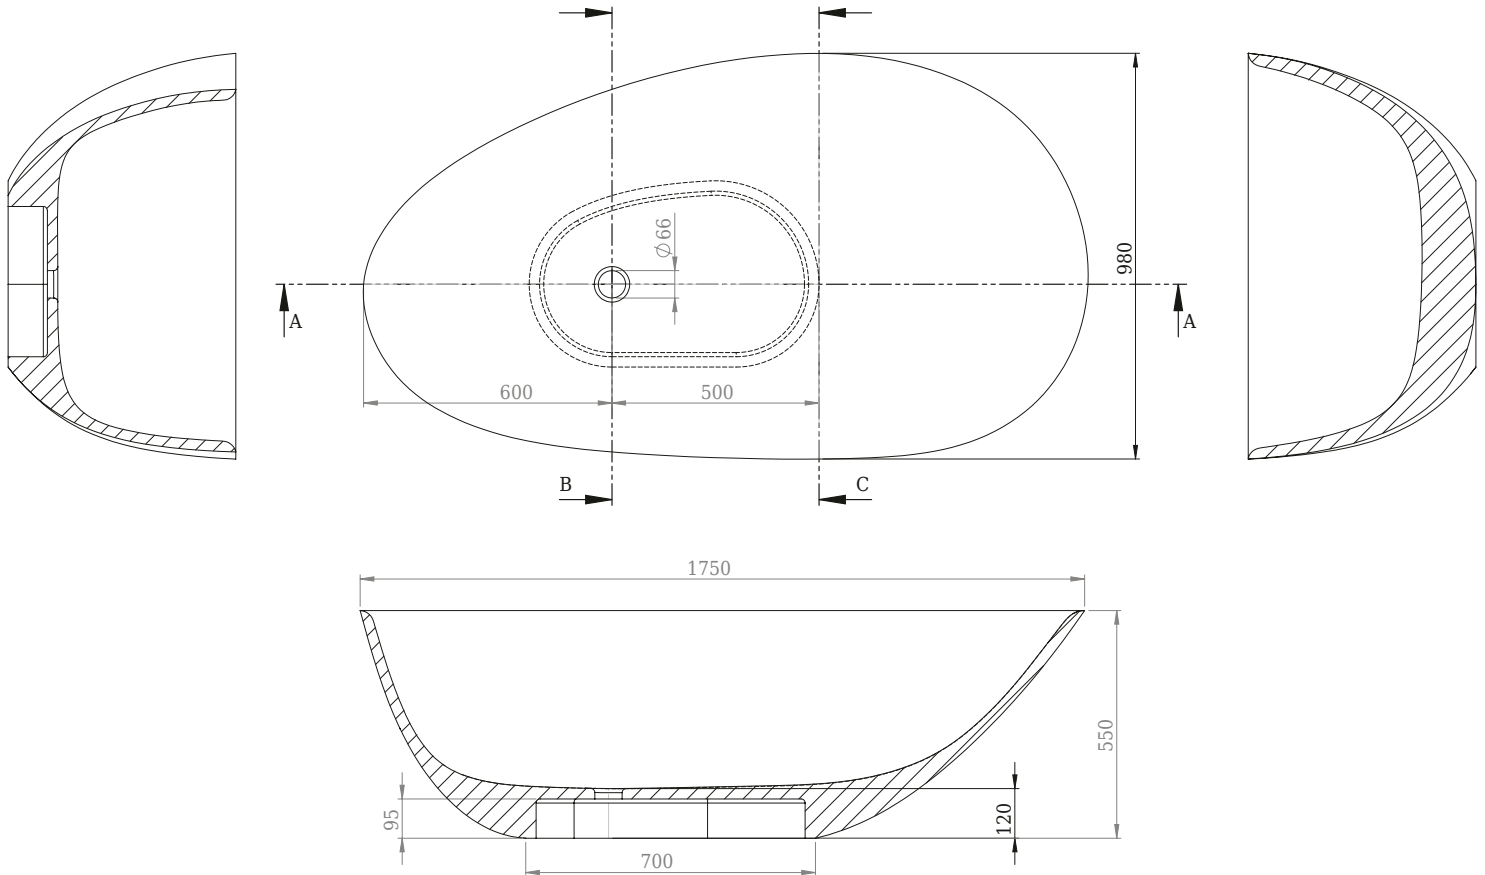

Muschel bathtub

10 year
guarantee
Acovi®

timeless
danish
design

made
to
measure

Muschel bathtub

SPECIFICATIONS

SKU:	40030040
EAN13:	5700400300407
Colour:	Matte white
Litre:	250 overflow
Size product:	55cm / 175cm / 98cm netto
Weight product:	220kg netto
Size packaging:	70cm / 184cm / 110cm brutto
Weight packaging:	260kg brutto
Material:	Acovi® Solid Surface

10 year guarantee on Acovi® products against internal breakage and on colour fastness.

Bathtub is inclusive waste, trap and 80cm drain hose.

The trap has a drain of 3,8 cm

10 year
guarantee
Acovi®

timeless
danish
design

made
to
measure