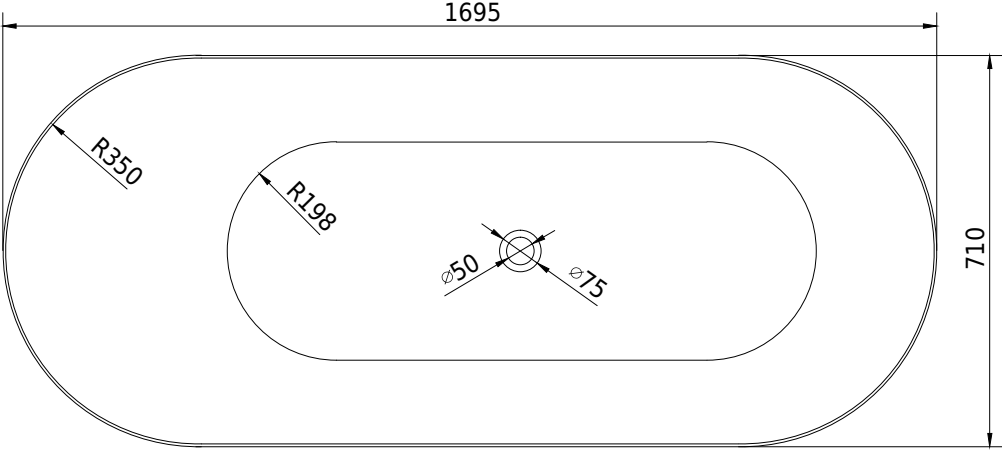

SQ1 oval bathtub

10 year guarantee Acovi® | timeless danish design | made to measure

SQ1 oval bathtub

SPECIFICATIONS

SKU:	40030041
EAN13:	5700400300414
Colour:	Matte white
Litre:	260 overflow
Size product:	55cm / 169.5cm / 71cm netto
Weight product:	168kg netto
Size packaging:	70cm / 180cm / 81cm brutto
Weight packaging:	213kg brutto
Material:	Acovi® Solid Surface

made
to
measure