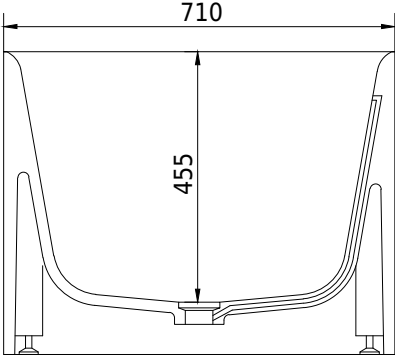

SQ1 oval bathtub

10 year guarantee Acovi® | timeless danish design | made to measure

SQ1 oval bathtub

SPECIFICATIONS

SKU:	40030041
EAN13:	5700400300414
Colour:	Matte white
Litre:	260 overflow
Size product:	55cm / 169.5cm / 71cm netto
Weight product:	168kg netto
Size packaging:	70cm / 180cm / 81cm brutto
Weight packaging:	213kg brutto
Material:	Acovi® Solid Surface

made
to
measure