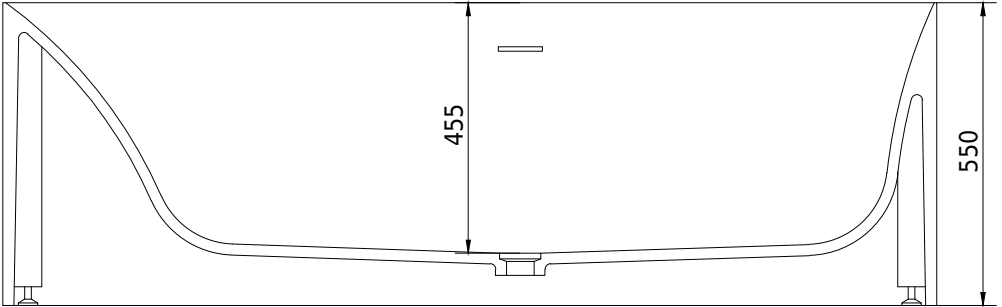

SQ1 oval bathtub

10 year guarantee Acovi® | timeless danish design | made to measure

SQ1 oval bathtub

SPECIFICATIONS

SKU:	40030041
EAN13:	5700400300414
Colour:	Matte white
Litre:	260 overflow
Size product:	55cm / 169.5cm / 71cm netto
Weight product:	168kg netto
Size packaging:	70cm / 180cm / 81cm brutto
Weight packaging:	213kg brutto
Material:	Acovi® Solid Surface

10 year guarantee on Acovi® products against internal breakage and on colour fastness.

Bathtub is inclusive waste, trap and 80cm drain hose.

Bathtub has an overflow.

10 year
guarantee
Acovi®

timeless
danish
design

made
to
measure