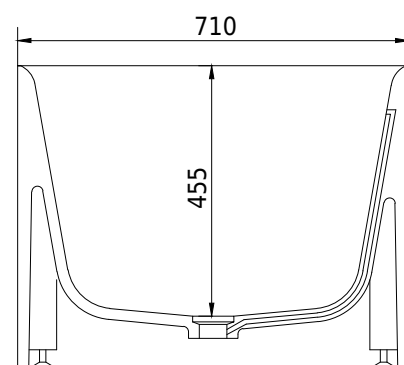

SQ1 oval Badewanne

10 year
guarantee
Acovi®

timeless
danish
design

made
to
measure

SQ1 oval Badewanne

SPECIFICATIONS

Produktnummer:	40030041
EAN13:	5700400300414
Farbe:	Matte white
Liter:	260 Überlauf
Size product:	55cm / 169.5cm / 71cm netto
Weight product:	168kg netto
Size packaging:	70cm / 180cm / 81cm brutto
Weight packaging:	213kg brutto
Material:	Acovi® Solid Surface

10 Jahre Garantie gegen inneren Bruch und für Farbechtheit.

Bathtub is inclusive waste, trap and 80cm drain hose.

Bathtub has an overflow.

The trap has a drain of 3,8 cm

10 year
guarantee
Acovi®

timeless
danish
design

made
to
measure