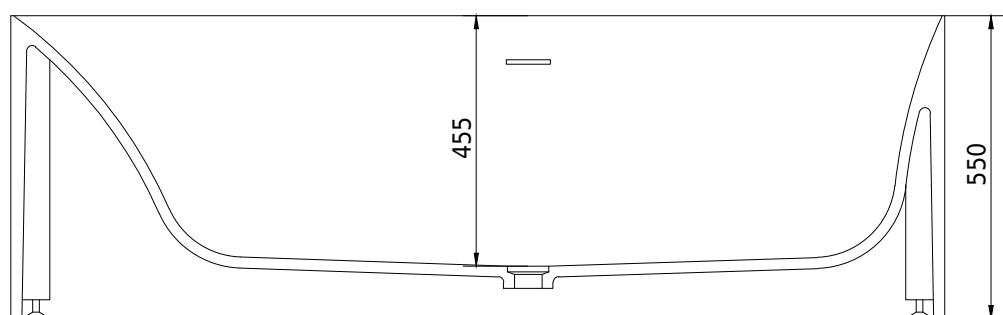

SQ1 oval Badewanne

10 year
guarantee
Acovi®

timeless
danish
design

made
to
measure

SQ1 oval Badewanne

SPECIFICATIONS

Produktnummer:	40030041
EAN13:	5700400300414
Farbe:	Matte white
Liter:	260 Überlauf
Size product:	55cm / 169.5cm / 71cm netto
Weight product:	168kg netto
Size packaging:	70cm / 180cm / 81cm brutto
Weight packaging:	213kg brutto
Material:	Acovi® Solid Surface

10 Jahre Garantie gegen inneren Bruch und für Farbechtheit.

Bathtub is inclusive waste, trap and 80cm drain hose.

Bathtub has an overflow.

The trap has a drain of 3,8 cm

10 year
guarantee
Acovi®

timeless
danish
design

made
to
measure