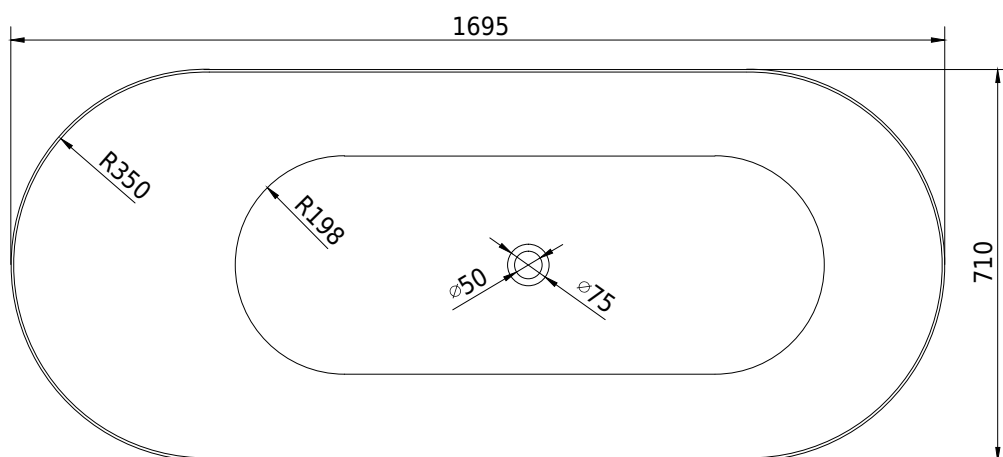

SQ1 oval Badewanne

10 year
guarantee
Acovi®

timeless
danish
design

made
to
measure

SQ1 oval Badewanne

SPECIFICATIONS

Produktnummer:	40030041
EAN13:	5700400300414
Farbe:	Matte white
Liter:	260 Überlauf
Size product:	55cm / 169.5cm / 71cm netto
Weight product:	168kg netto
Size packaging:	70cm / 180cm / 81cm brutto
Weight packaging:	213kg brutto
Material:	Acovi® Solid Surface

10 Jahre Garantie gegen inneren Bruch und für Farbechtheit.

Bathtub is inclusive waste, trap and 80cm drain hose.

Bathtub has an overflow.

The trap has a drain of 3,8 cm

10 year
guarantee
Acovi®

timeless
danish
design

made
to
measure