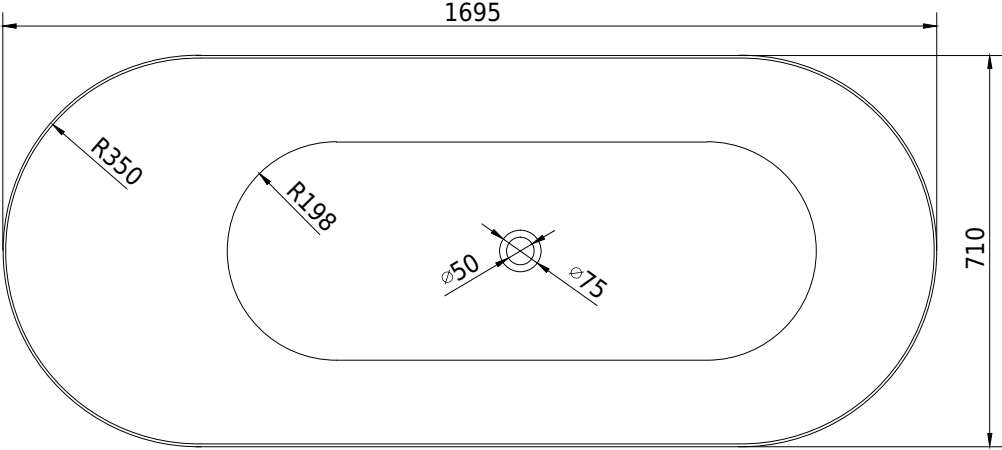

SQ1 oval bathtub

10 year guarantee | timeless danish design | made to measure
Acovi®

SQ1 oval bathtub

SPECIFICATIONS

SKU:	40030041
EAN13:	5700400300414
Colour:	Matte white
Litre:	260 overflow
Size product:	55cm / 169.5cm / 71cm net
Weight product:	168kg net
Size packaging:	70cm / 180cm / 81cm brutto
Weight packaging:	213kg brutto
Material:	Acovi® Solid Surface

made
to
measure