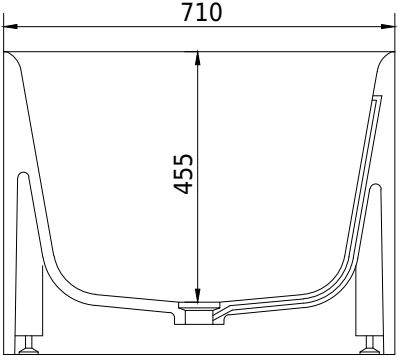

SQ1 oval bathtub

10 year guarantee | timeless danish design | made to measure
Acovi®

SQ1 oval bathtub

SPECIFICATIONS

SKU:	40030041
EAN13:	5700400300414
Colour:	Matte white
Litre:	260 overflow
Size product:	55cm / 169.5cm / 71cm net
Weight product:	168kg net
Size packaging:	70cm / 180cm / 81cm brutto
Weight packaging:	213kg brutto
Material:	Acovi® Solid Surface

made
to
measure