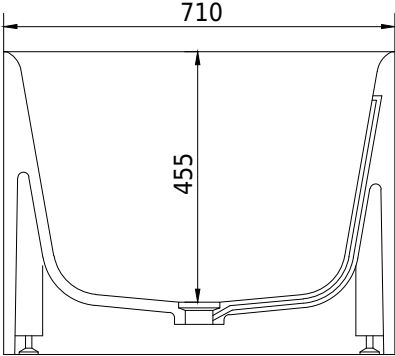

SQ1 oval bathtub

10 year guarantee
Acovi®

timeless danish design

made to measure

SQ1 oval bathtub

SPECIFICATIONS

SKU:	40030041
EAN13:	5700400300414
Colour:	Matte white
Litre:	260 overflow
Size product:	55cm / 169.5cm / 71cm net
Weight product:	168kg net
Size packaging:	70cm / 180cm / 81cm brutto
Weight packaging:	213kg brutto
Material:	Acovi® Solid Surface

made
to
measure