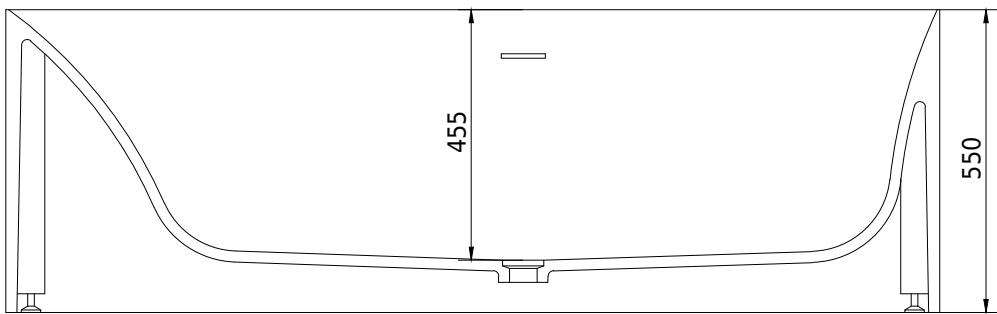

SQ1 oval bathtub

10 year
guarantee
Acovi®

timeless
danish
design

made
to
measure

SQ1 oval bathtub

SPECIFICATIONS

SKU:	40030041
EAN13:	5700400300414
Colour:	Matte white
Litre:	260 overflow
Size product:	55cm / 169.5cm / 71cm net
Weight product:	168kg net
Size packaging:	70cm / 180cm / 81cm brutto
Weight packaging:	213kg brutto
Material:	Acovi® Solid Surface

10 year guarantee on Acovi® products against internal breakage and on colour fastness.

Bathtub is inclusive waste, trap and 80cm drain hose.

Bathtub has an overflow.

The trap has a drain of 3,8 cm

10 year
guarantee
Acovi®

timeless
danish
design

made
to
measure