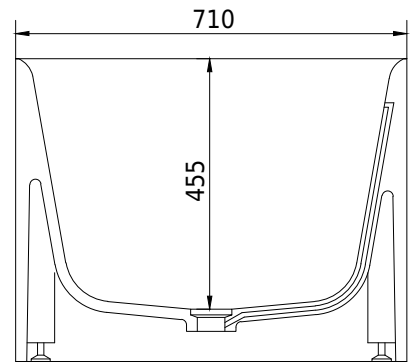

SQ1 oval bathtub

10 year
guarantee
Acovi®

timeless
danish
design

made
to
measure

SQ1 oval bathtub

SPECIFICATIONS

SKU:	40030041
EAN13:	5700400300414
Colour:	Matte white
Litre:	260 overflow
Size product:	55cm / 169.5cm / 71cm net
Weight product:	168kg net
Size packaging:	70cm / 180cm / 81cm brutto
Weight packaging:	213kg brutto
Material:	Acovi® Solid Surface

10 year guarantee on Acovi® products against internal breakage and on colour fastness.

Bathtub is inclusive waste, trap and 80cm drain hose.

Bathtub has an overflow.

The trap has a drain of 3,8 cm

10 year
guarantee
Acovi®