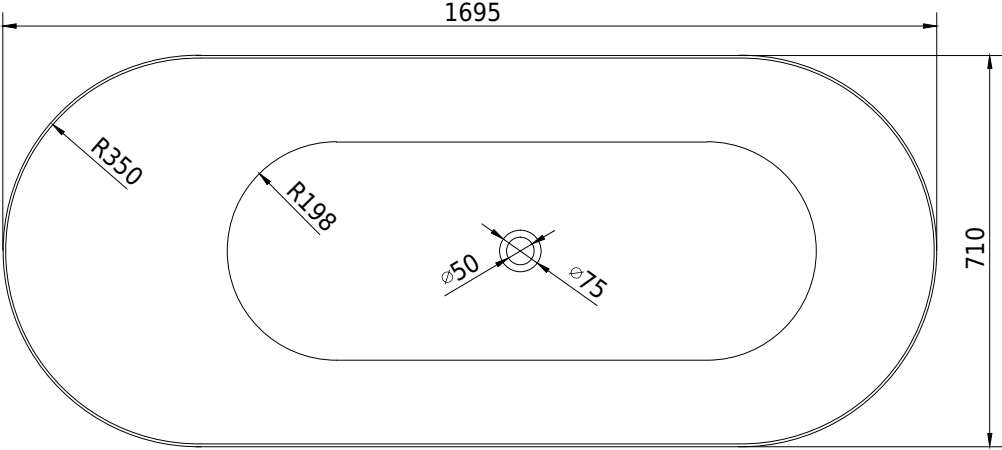

SQ1 oval bathtub

10 year guarantee
Acovi®

timeless danish design

made to measure

SQ1 oval bathtub

SPECIFICATIONS

SKU:	40030041
EAN13:	5700400300414
Colour:	Matte white
Litre:	260 overflow
Size product:	55cm / 169.5cm / 71cm net
Weight product:	168kg net
Size packaging:	70cm / 180cm / 81cm brutto
Weight packaging:	213kg brutto
Material:	Acovi® Solid Surface

made
to
measure