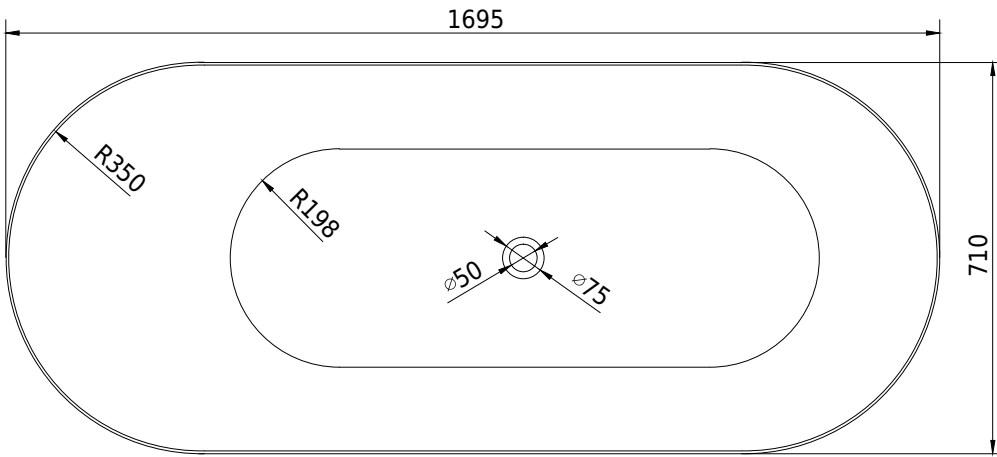

SQ1 oval bathtub

10 year
guarantee
Acovi®

timeless
danish
design

made
to
measure

SQ1 oval bathtub

SPECIFICATIONS

SKU:	40030041
EAN13:	5700400300414
Colour:	Matte white
Litre:	260 overflow
Size product:	55cm / 169.5cm / 71cm net
Weight product:	168kg net
Size packaging:	70cm / 180cm / 81cm brutto
Weight packaging:	213kg brutto
Material:	Acovi® Solid Surface

10 year guarantee on Acovi® products against internal breakage and on colour fastness.

Bathtub is inclusive waste, trap and 80cm drain hose.

Bathtub has an overflow.

The trap has a drain of 3,8 cm

10 year
guarantee
Acovi®

timeless
danish
design

made
to
measure