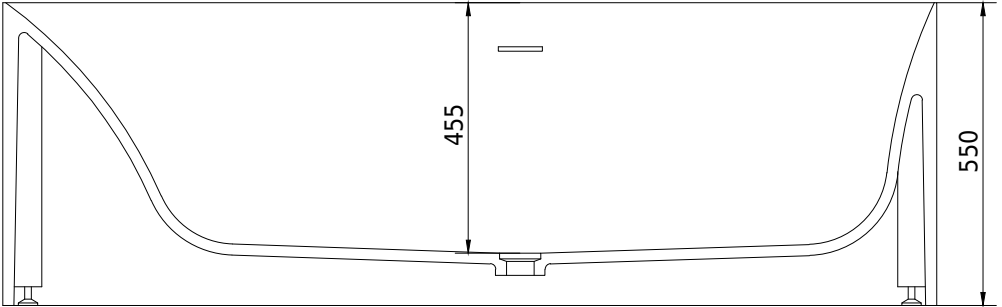

SQ1 oval bathtub

10 year guarantee
Acovi®

timeless danish design

made to measure

SQ1 oval bathtub

SPECIFICATIONS

SKU:	40030041
EAN13:	5700400300414
Colour:	Matte white
Litre:	260 overflow
Size product:	55cm / 169.5cm / 71cm net
Weight product:	168kg net
Size packaging:	70cm / 180cm / 81cm brutto
Weight packaging:	213kg brutto
Material:	Acovi® Solid Surface

10 year guarantee on Acovi® products against internal breakage and on colour fastness.

Bathtub is inclusive waste, trap and 80cm drain hose.

Bathtub has an overflow.

10 year
guarantee
Acovi®

timeless
danish
design

made
to
measure