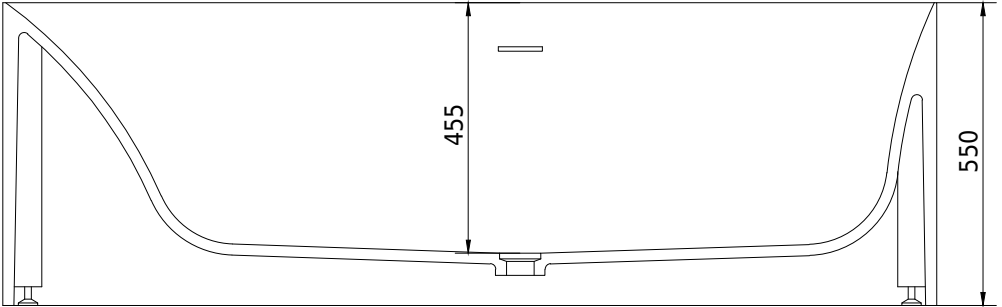

SQ1 oval bathtub

10 year guarantee | timeless danish design | made to measure
Acovi®

SQ1 oval bathtub

SPECIFICATIONS

SKU:	40030041
EAN13:	5700400300414
Colour:	Matte white
Litre:	260 overflow
Size product:	55cm / 169.5cm / 71cm net
Weight product:	168kg net
Size packaging:	70cm / 180cm / 81cm brutto
Weight packaging:	213kg brutto
Material:	Acovi® Solid Surface

10 year guarantee on Acovi® products against internal breakage and on colour fastness.

Bathtub is inclusive waste, trap and 80cm drain hose.

Bathtub has an overflow.

10 year
guarantee
Acovi®

timeless
danish
design

made
to
measure