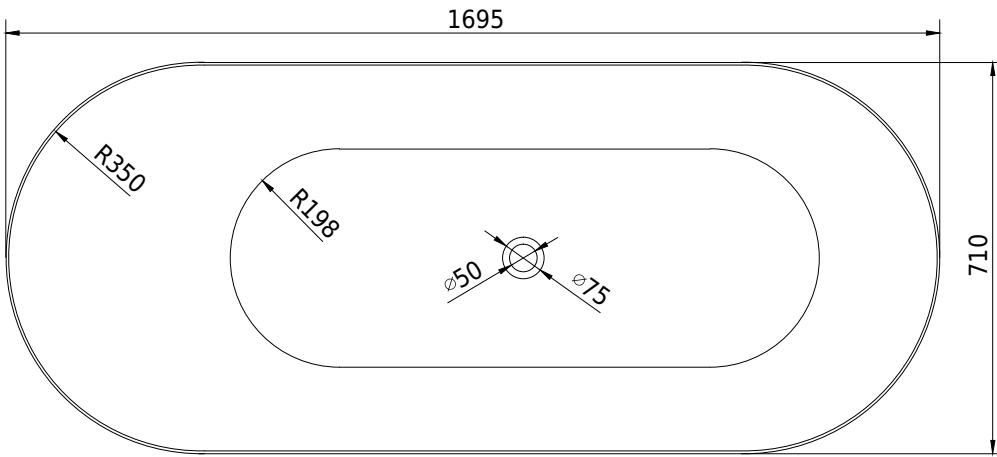

SQ1 oval bathtub

10 year
guarantee
Acovi®

timeless
danish
design

made
to
measure

SQ1 oval bathtub

SPECIFICATIONS

SKU:	40030041
EAN13:	5700400300414
Colour:	Matte white
Litre:	260 overflow
Size product:	55cm / 169.5cm / 71cm net
Weight product:	168kg net
Size packaging:	70cm / 180cm / 81cm brutto
Weight packaging:	213kg brutto
Material:	Acovi® Solid Surface

made
to
measure