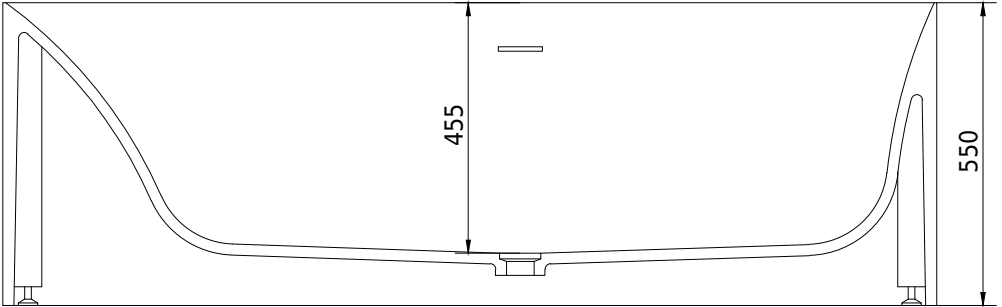

SQ1 oval bathtub

10 year guarantee
Acovi®

timeless danish
design

made to
measure

SQ1 oval bathtub

SPECIFICATIONS

SKU:	40030041
EAN13:	5700400300414
Colour:	Matte white
Litre:	260 overflow
Size product:	55cm / 169.5cm / 71cm net
Weight product:	168kg net
Size packaging:	70cm / 180cm / 81cm brutto
Weight packaging:	213kg brutto
Material:	Acovi® Solid Surface

10 year guarantee on Acovi® products against internal breakage and on colour fastness.

Bathtub is inclusive waste, trap and 80cm drain hose.

Bathtub has an overflow.

The trap has a drain of 3,8 cm

10 year
guarantee
Acovi®

timeless
danish
design

made
to
measure