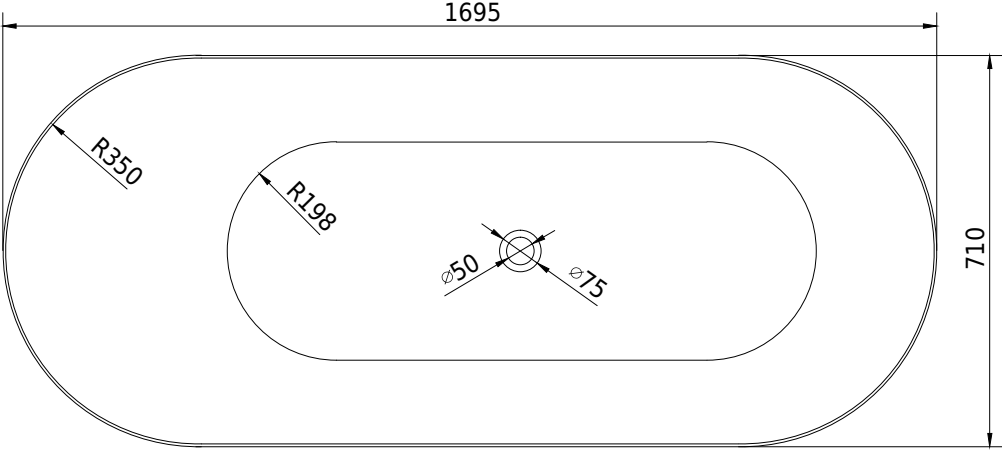

SQ1 oval bathtub

10 year guarantee
Acovi®

timeless danish
design

made to
measure

SQ1 oval bathtub

SPECIFICATIONS

SKU:	40030041
EAN13:	5700400300414
Colour:	Matte white
Litre:	260 overflow
Size product:	55cm / 169.5cm / 71cm net
Weight product:	168kg net
Size packaging:	70cm / 180cm / 81cm brutto
Weight packaging:	213kg brutto
Material:	Acovi® Solid Surface

10 year guarantee on Acovi® products against internal breakage and on colour fastness.

Bathtub is inclusive waste, trap and 80cm drain hose.

Bathtub has an overflow.

The trap has a drain of 3,8 cm

10 year
guarantee
Acovi®

timeless
danish
design

made
to
measure