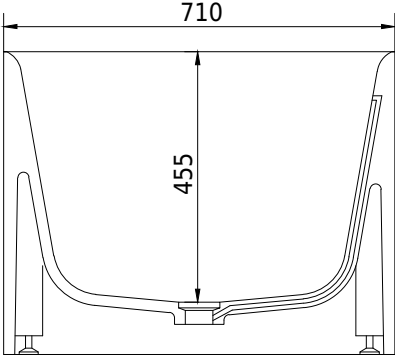

SQ1 oval bathtub

10 year guarantee
Acovi®

timeless danish
design

made to
measure

SQ1 oval bathtub

SPECIFICATIONS

SKU:	40030041
EAN13:	5700400300414
Colour:	Matte white
Litre:	260 overflow
Size product:	55cm / 169.5cm / 71cm net
Weight product:	168kg net
Size packaging:	70cm / 180cm / 81cm brutto
Weight packaging:	213kg brutto
Material:	Acovi® Solid Surface

10 year guarantee on Acovi® products against internal breakage and on colour fastness.

Bathtub is inclusive waste, trap and 80cm drain hose.

Bathtub has an overflow.

The trap has a drain of 3,8 cm

10 year
guarantee
Acovi®