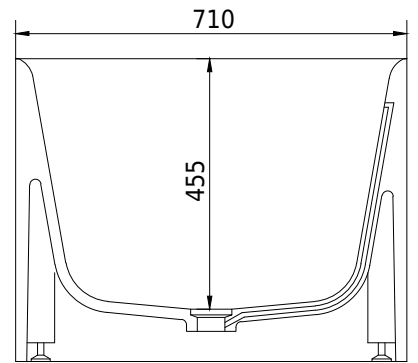

SQ1 oval bathtub

10 year
guarantee
Acovi®

timeless
danish
design

made
to
measure

SQ1 oval bathtub

SPECIFICATIONS

SKU:	40030041
EAN13:	5700400300414
Colour:	Matte white
Litre:	260 overflow
Size product:	55cm / 169.5cm / 71cm net
Weight product:	168kg net
Size packaging:	70cm / 180cm / 81cm brutto
Weight packaging:	213kg brutto
Material:	Acovi® Solid Surface

made
to
measure