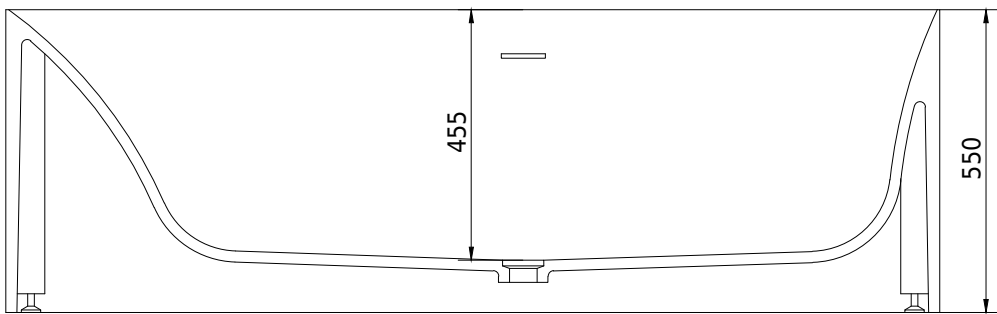

SQ1 oval bathtub

10 year
guarantee
Acovi®

timeless
danish
design

made
to
measure

SQ1 oval bathtub

SPECIFICATIONS

SKU:	40030041
EAN13:	5700400300414
Colour:	Matte white
Litre:	260 overflow
Size product:	55cm / 169.5cm / 71cm net
Weight product:	168kg net
Size packaging:	70cm / 180cm / 81cm brutto
Weight packaging:	213kg brutto
Material:	Acovi® Solid Surface

10 year guarantee on Acovi® products against internal breakage and on colour fastness.

Bathtub is inclusive waste, trap and 80cm drain hose.

Bathtub has an overflow.

10 year
guarantee
Acovi®

timeless
danish
design

made
to
measure