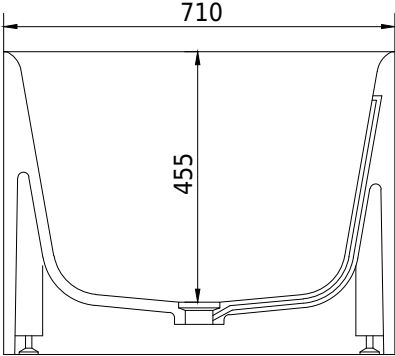

SQ1 oval bathtub

10 year guarantee | timeless danish design | made to measure
Acovi®

SQ1 oval bathtub

SPECIFICATIONS

SKU:	40030041
EAN13:	5700400300414
Colour:	Matte white
Litre:	260 overflow
Size product:	55cm / 169.5cm / 71cm net
Weight product:	168kg net
Size packaging:	70cm / 180cm / 81cm brutto
Weight packaging:	213kg brutto
Material:	Acovi® Solid Surface

made
to
measure