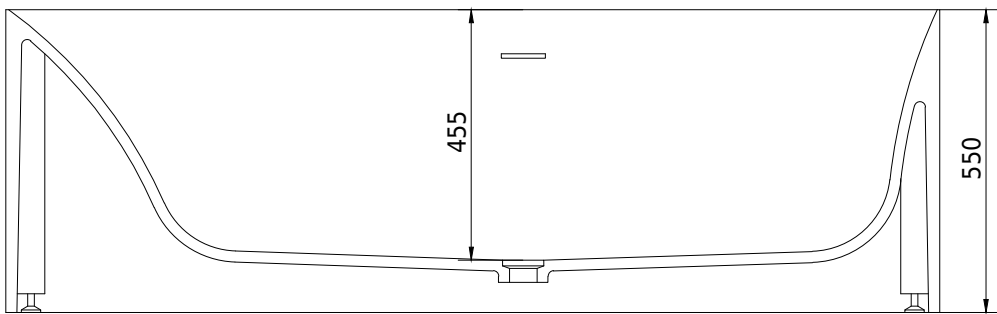

SQ1 oval bathtub

10 year
guarantee
Acovi®

timeless
danish
design

made
to
measure

SQ1 oval bathtub

SPECIFICATIONS

SKU:	40030041
EAN13:	5700400300414
Colour:	Matte white
Litre:	260 overflow
Size product:	55cm / 169.5cm / 71cm netto
Weight product:	168kg netto
Size packaging:	70cm / 180cm / 81cm brutto
Weight packaging:	213kg brutto
Material:	Acovi® Solid Surface

10 year guarantee on Acovi® products against internal breakage and on colour fastness.

Bathtub is inclusive waste, trap and 80cm drain hose.

Bathtub has an overflow.

10 year
guarantee
Acovi®

timeless
danish
design

made
to
measure