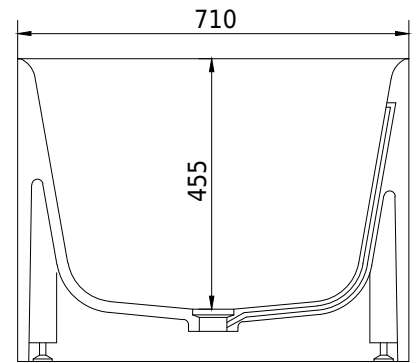

SQ1 oval bathtub

10 year
guarantee
Acovi®

timeless
danish
design

made
to
measure

SQ1 oval bathtub

SPECIFICATIONS

SKU:	40030041
EAN13:	5700400300414
Colour:	Matte white
Litre:	260 overflow
Size product:	55cm / 169.5cm / 71cm netto
Weight product:	168kg netto
Size packaging:	70cm / 180cm / 81cm brutto
Weight packaging:	213kg brutto
Material:	Acovi® Solid Surface

made
to
measure