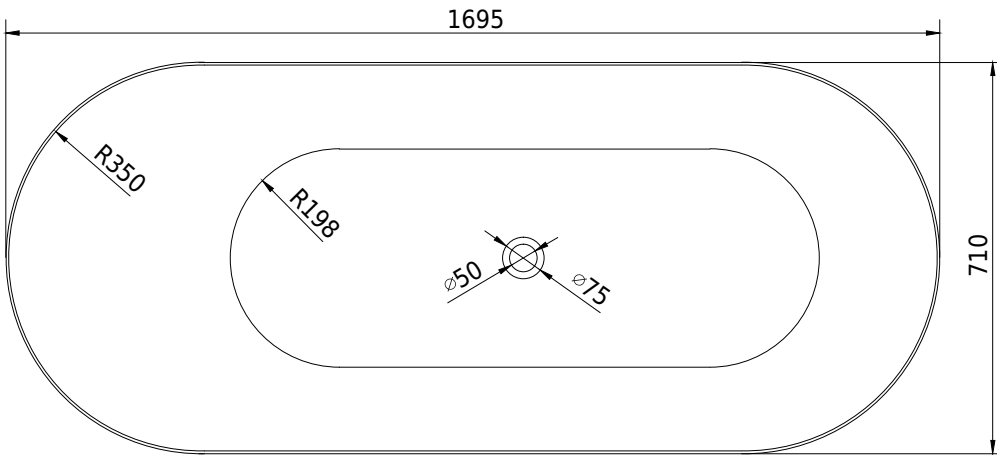

SQ1 oval bathtub

10 year
guarantee
Acovi®

timeless
danish
design

made
to
measure

SQ1 oval bathtub

SPECIFICATIONS

SKU:	40030041
EAN13:	5700400300414
Colour:	Matte white
Litre:	260 overflow
Size product:	55cm / 169.5cm / 71cm netto
Weight product:	168kg netto
Size packaging:	70cm / 180cm / 81cm brutto
Weight packaging:	213kg brutto
Material:	Acovi® Solid Surface

made
to
measure