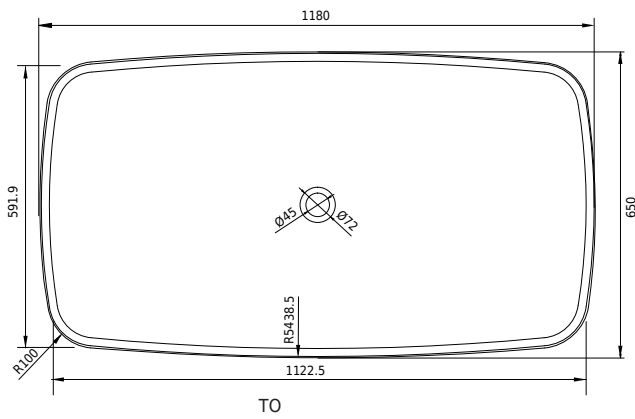

# Hornbæk 118 bathtub

TO

FRONT VIEW

SIDE VIEW

10 year  
guarantee  
Acovi®

timeless  
danish  
design

made  
to  
measure

# Hornbæk 118 bathtub

## SPECIFICATIONS

<b>SKU:</b>	40030042
<b>EAN13:</b>	5700400300421
<b>Colour:</b>	Matte white
<b>Litre:</b>	180 overflow
<b>Size product:</b>	53cm / 118cm / 65cm net
<b>Weight product:</b>	100kg net
<b>Size packaging:</b>	68cm / 128cm / 75cm brutto
<b>Weight packaging:</b>	140kg brutto
<b>Material:</b>	Acovi® Solid Surface

made  
to  
measure