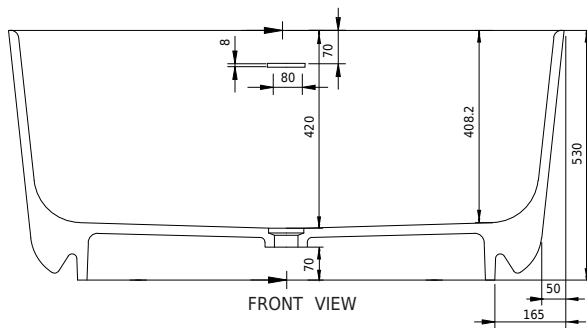

# Hornbæk 118 bathtub

TO

FRONT VIEW

SIDE VIEW

10 year  
guarantee  
Acovi®

timeless  
danish  
design

made  
to  
measure

## SPECIFICATIONS

<b>SKU:</b>	40030042
<b>EAN13:</b>	5700400300421
<b>Colour:</b>	Matte white
<b>Litre:</b>	180 overflow
<b>Size product:</b>	53cm / 118cm / 65cm net
<b>Weight product:</b>	100kg net
<b>Size packaging:</b>	68cm / 128cm / 75cm brutto
<b>Weight packaging:</b>	140kg brutto
<b>Material:</b>	Acovi® Solid Surface

made  
to  
measure