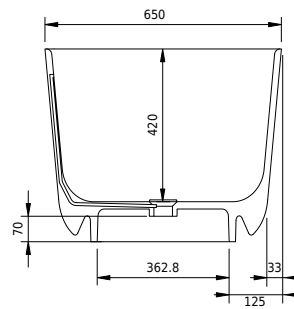

# Hornbæk 118 bathtub

TO

FRONT VIEW

SIDE VIEW

10 year  
guarantee  
Acovi®

timeless  
danish  
design

made  
to  
measure

## SPECIFICATIONS

<b>SKU:</b>	40030042
<b>EAN13:</b>	5700400300421
<b>Colour:</b>	Matte white
<b>Litre:</b>	180 overflow
<b>Size product:</b>	53cm / 118cm / 65cm net
<b>Weight product:</b>	100kg net
<b>Size packaging:</b>	68cm / 128cm / 75cm brutto
<b>Weight packaging:</b>	140kg brutto
<b>Material:</b>	Acovi® Solid Surface

made  
to  
measure