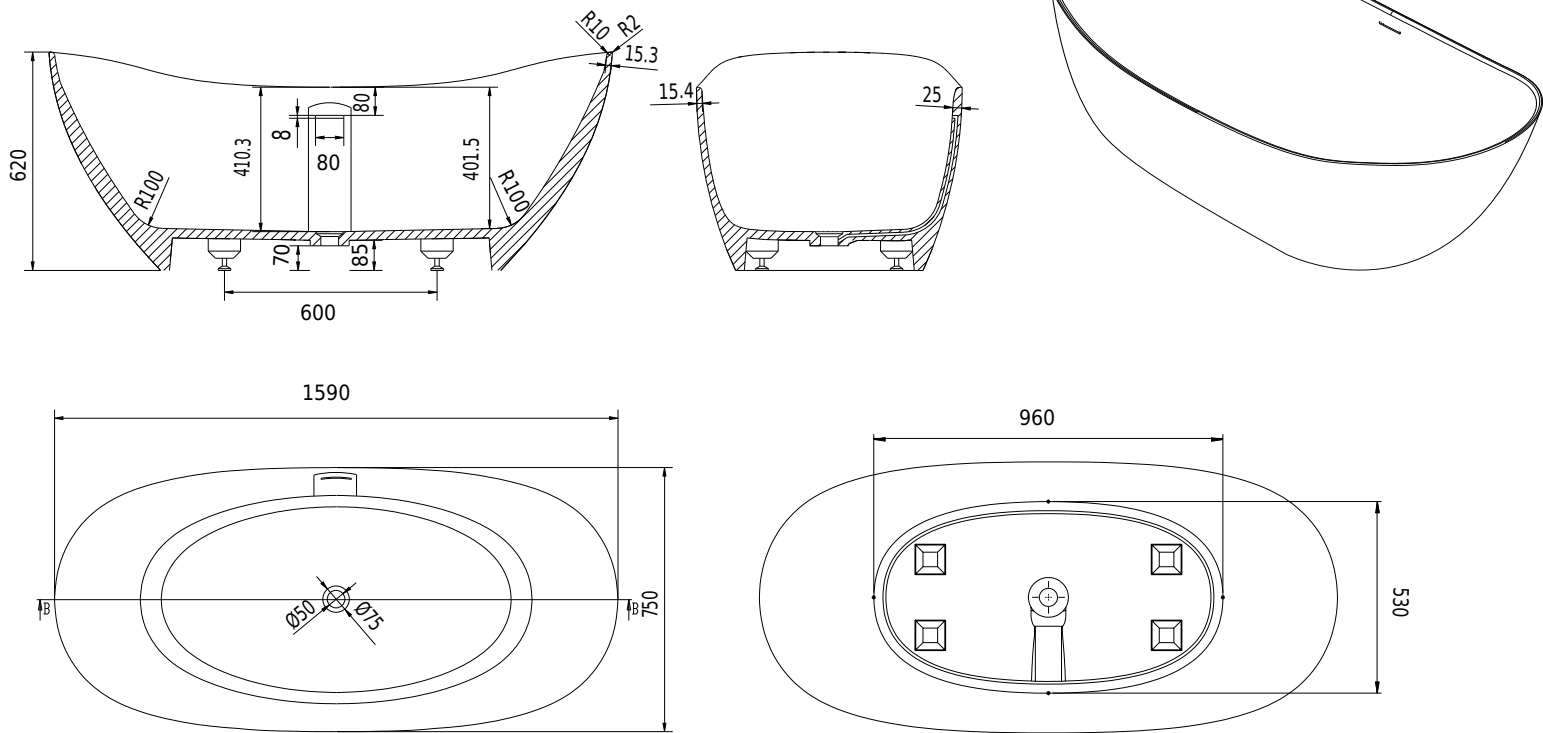

TQ5 bathtub

10 year
guarantee
Acovi®

timeless
danish
design

made
to
measure

TQ5 bathtub

SPECIFICATIONS

SKU:	40030045
EAN13:	5700400300452
Colour:	Matte white
Litre:	270 overflow
Size product:	62cm / 159cm / 75cm net
Weight product:	143kg net
Size packaging:	77cm / 169cm / 85cm brutto
Weight packaging:	188kg brutto
Material:	Acovi® Solid Surface

10 year guarantee on Acovi® products against internal breakage and on colour fastness.

Bathtub is inclusive waste, trap and 80cm drain hose.

Bathtub has an overflow.

The trap has a drain of 3,8 cm

10 year
guarantee
Acovi®

timeless
danish
design

made
to
measure