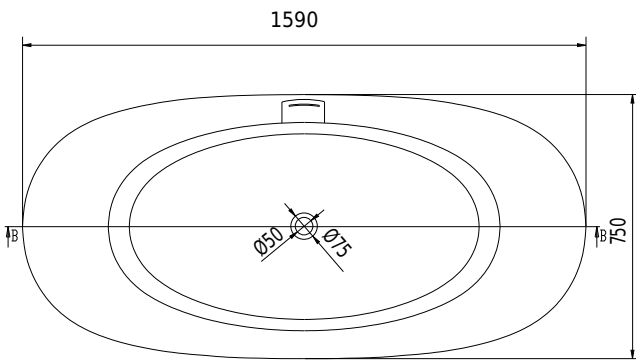

TQ5 bathtub

10 year
guarantee
Acovi®

timeless
danish
design

made
to
measure