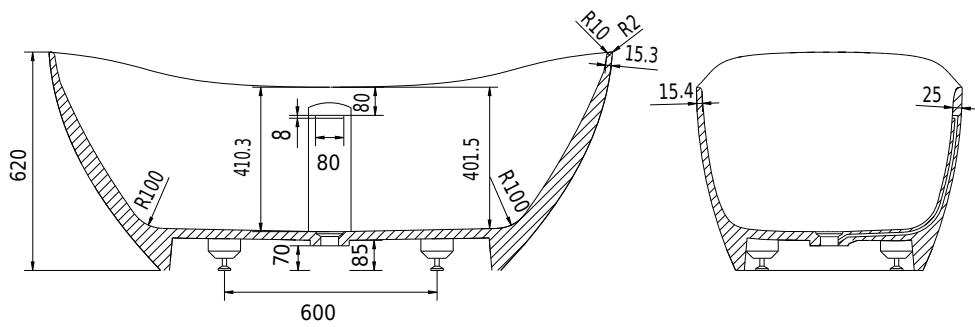

TQ5 bathtub

10 year
guarantee
Acovi®

timeless
danish
design

made
to
measure