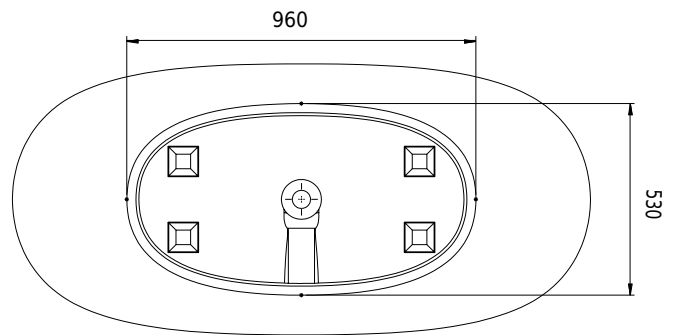

TQ5 bathtub

10 year
guarantee
Acovi®

timeless
danish
design

made
to
measure