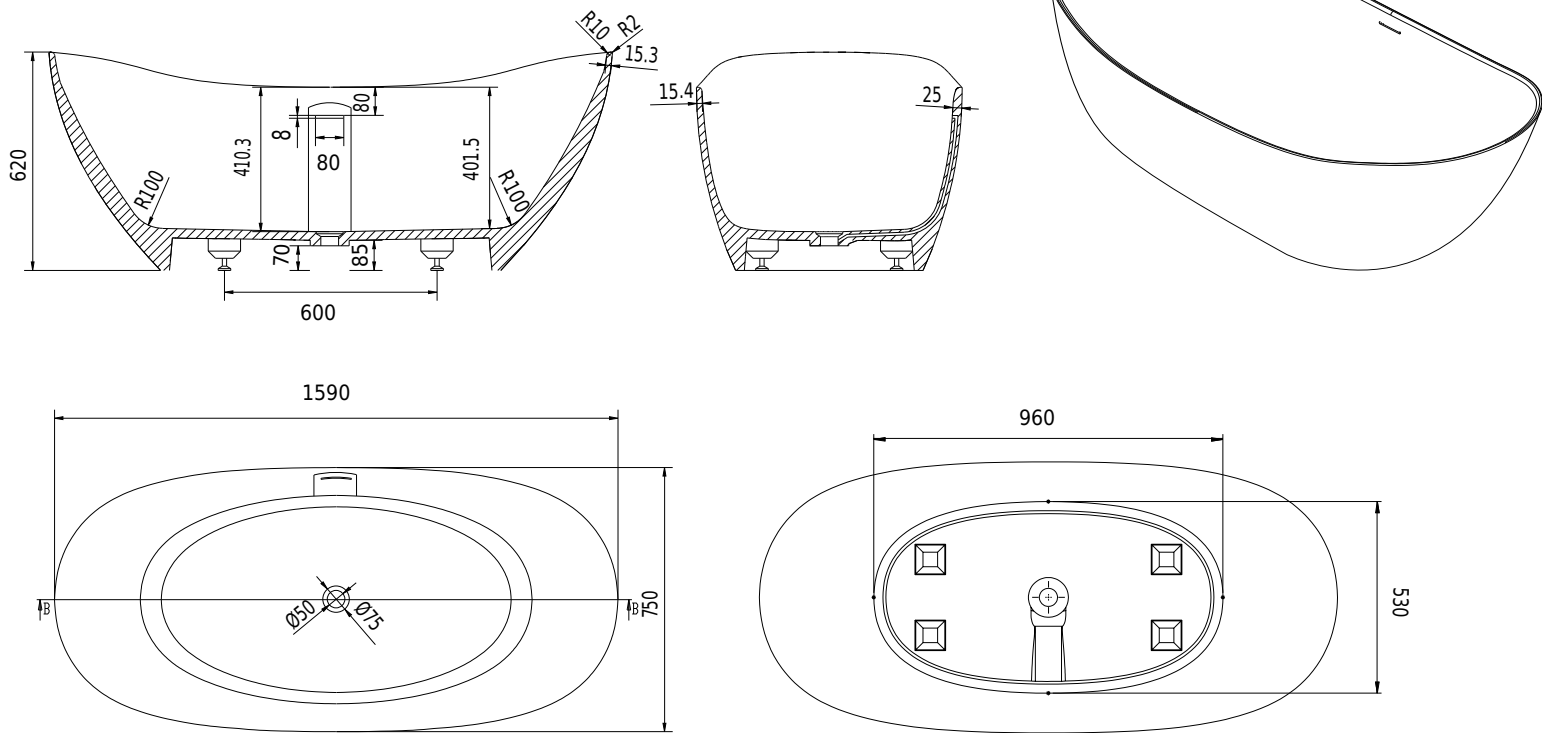

TQ5 bathtub

10 year
guarantee
Acovi®

timeless
danish
design

made
to
measure