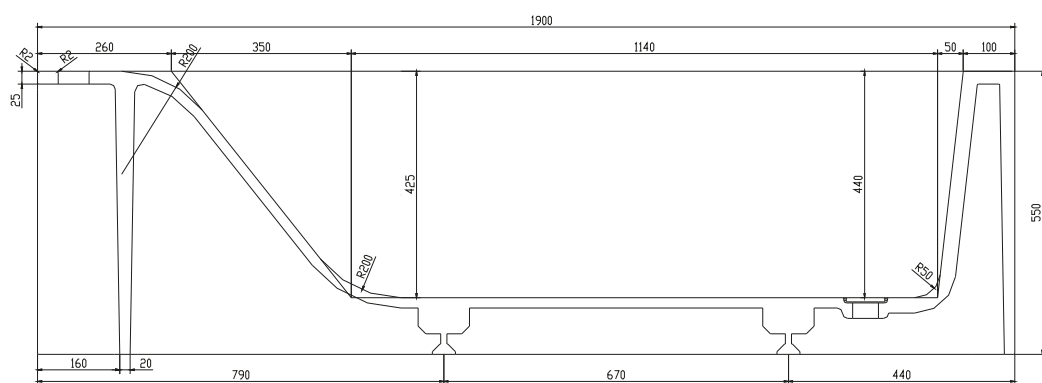

Christianssand Badewanne

10 year
guarantee
Acovi®

timeless
danish
design

made
to
measure

Christianssand Badewanne

SPECIFICATIONS

Produktnummer:	40030015
EAN13:	5700400300155
Farbe:	Matte white
Liter:	310 Überlauf
Size product:	55cm / 190cm / 80cm netto
Weight product:	180kg netto
Size packaging:	70cm / 200cm / 90cm brutto
Weight packaging:	215kg brutto
Material:	Acovi® Solid Surface

10 Jahre Garantie gegen inneren Bruch und für Farbechtheit.

Bathtub is inclusive waste, trap and 80cm drain hose.

Bathtub has an overflow.

The trap has a drain of 3,8 cm

10 year
guarantee
Acovi®

timeless
danish
design

made
to
measure