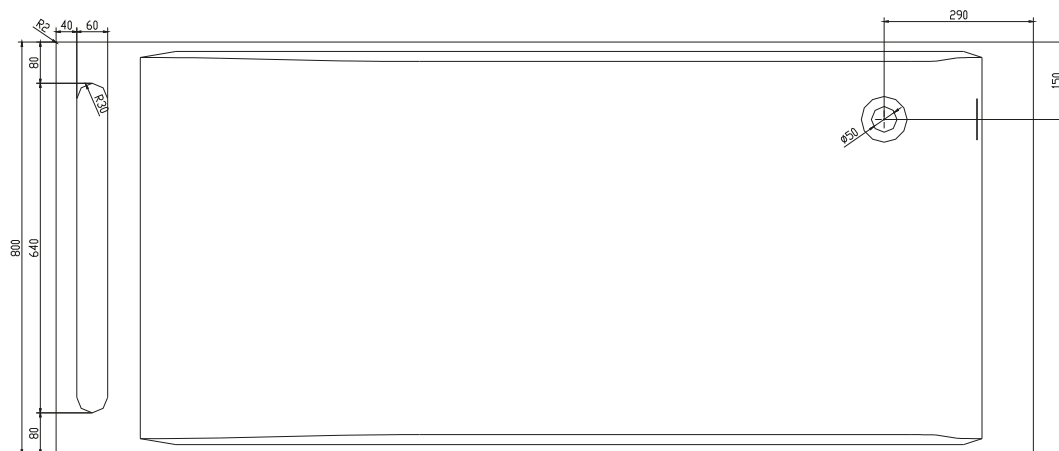

Christianssand Badewanne

10 year
guarantee
Acovi®

timeless
danish
design

made
to
measure

Christianssand Badewanne

SPECIFICATIONS

Produktnummer:	40030015
EAN13:	5700400300155
Farbe:	Matte white
Liter:	310 Überlauf
Size product:	55cm / 190cm / 80cm netto
Weight product:	180kg netto
Size packaging:	70cm / 200cm / 90cm brutto
Weight packaging:	215kg brutto
Material:	Acovi® Solid Surface

10 Jahre Garantie gegen inneren Bruch und für Farbechtheit.

Bathtub is inclusive waste, trap and 80cm drain hose.

Bathtub has an overflow.

The trap has a drain of 3,8 cm

10 year
guarantee
Acovi®

timeless
danish
design

made
to
measure