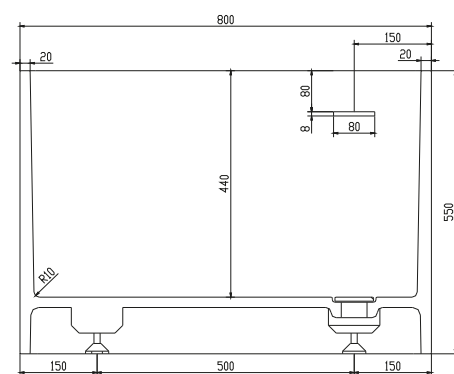

Christianssand Badewanne

10 year
guarantee
Acovi®

timeless
danish
design

made
to
measure

Christianssand Badewanne

SPECIFICATIONS

Produktnummer:	40030015
EAN13:	5700400300155
Farbe:	Matte white
Liter:	310 Überlauf
Size product:	55cm / 190cm / 80cm netto
Weight product:	180kg netto
Size packaging:	70cm / 200cm / 90cm brutto
Weight packaging:	215kg brutto
Material:	Acovi® Solid Surface

made
to
measure