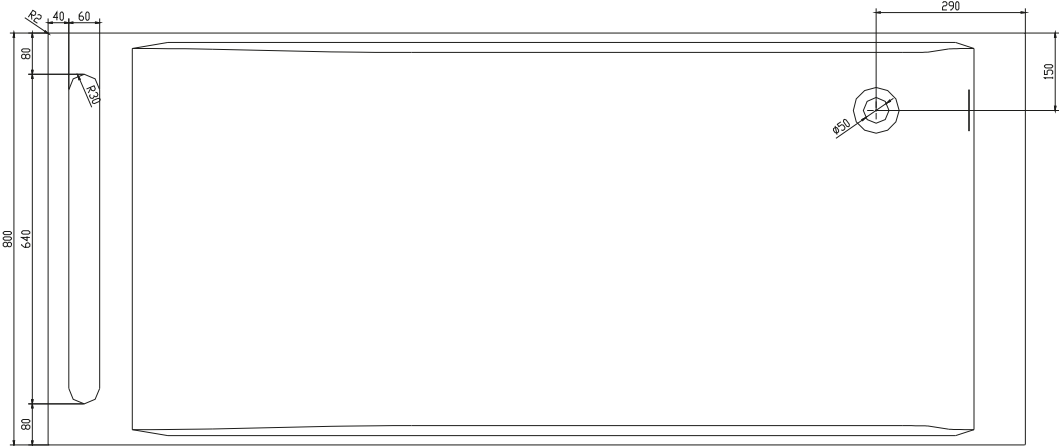

Christianssand bathtub

10 year
guarantee
Acovi®

timeless
danish
design

made
to
measure

Christianssand bathtub

SPECIFICATIONS

SKU:	40030015
EAN13:	5700400300155
Colour:	Matte white
Litre:	310 overflow
Size product:	55cm / 190cm / 80cm net
Weight product:	180kg net
Size packaging:	70cm / 200cm / 90cm brutto
Weight packaging:	215kg brutto
Material:	Acovi® Solid Surface

10 year guarantee on Acovi® products against internal breakage and on colour fastness.

Bathtub is inclusive waste, trap and 80cm drain hose.

Bathtub has an overflow.

The trap has a drain of 3,8 cm

10 year
guarantee
Acovi®

timeless
danish
design

made
to
measure