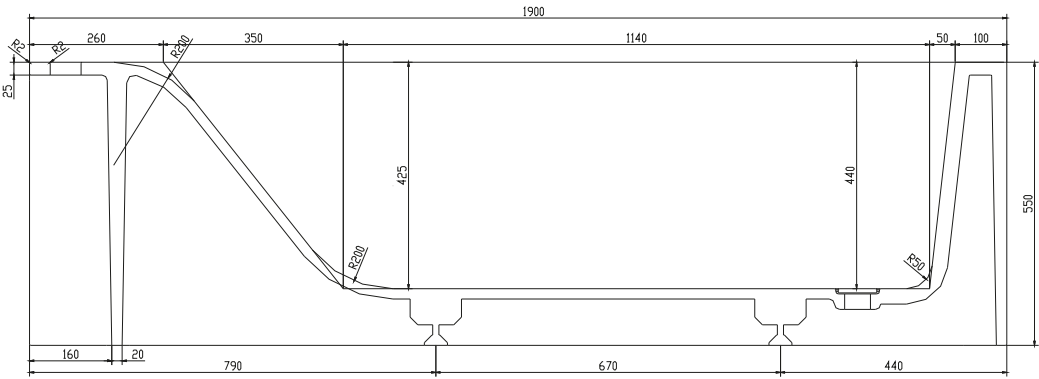

Christianssand bathtub

10 year
guarantee
Acovi®

timeless
danish
design

made
to
measure