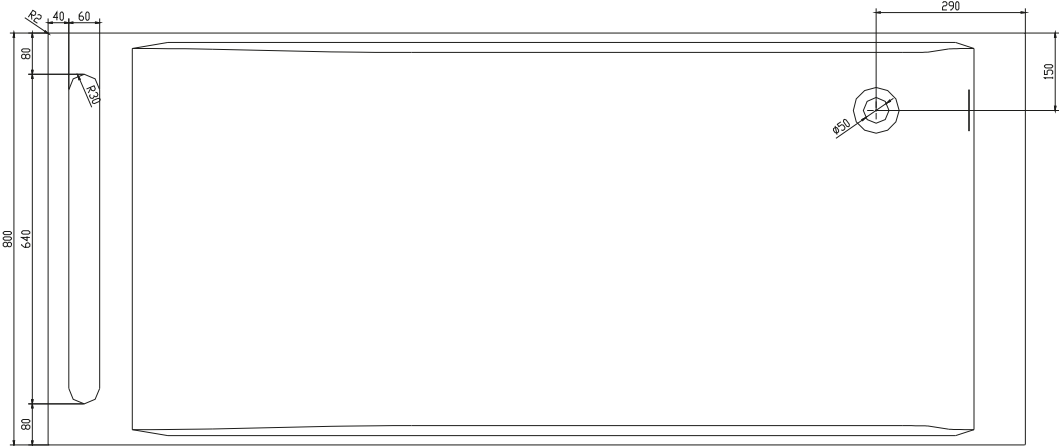

Christianssand bathtub

10 year
guarantee
Acovi®

timeless
danish
design

made
to
measure