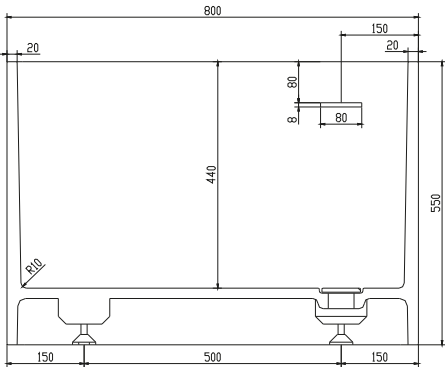

Christianssand bathtub

10 year
guarantee
Acovi®

timeless
danish
design

made
to
measure

Christianssand bathtub

SPECIFICATIONS

SKU:	40030015
EAN13:	5700400300155
Colour:	Matte white
Litre:	310 overflow
Size product:	55cm / 190cm / 80cm net
Weight product:	180kg net
Size packaging:	70cm / 200cm / 90cm brutto
Weight packaging:	215kg brutto
Material:	Acovi® Solid Surface

10 year guarantee on Acovi® products against internal breakage and on colour fastness.

Bathtub is inclusive waste, trap and 80cm drain hose.

Bathtub has an overflow.

The trap has a drain of 3,8 cm

10 year
guarantee
Acovi®