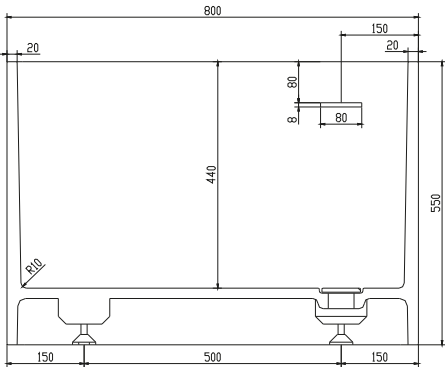

Christianssand bathtub

10 year
guarantee
Acovi®

timeless
danish
design

made
to
measure