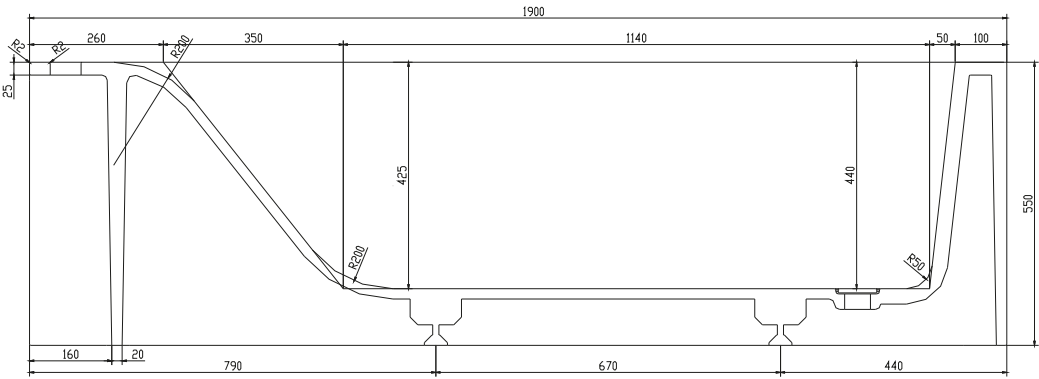

Christianssand bathtub

10 year
guarantee
Acovi®

timeless
danish
design

made
to
measure

Christianssand bathtub

SPECIFICATIONS

SKU:	40030015
EAN13:	5700400300155
Colour:	Matte white
Litre:	310 overflow
Size product:	55cm / 190cm / 80cm net
Weight product:	180kg net
Size packaging:	70cm / 200cm / 90cm brutto
Weight packaging:	215kg brutto
Material:	Acovi® Solid Surface

10 year guarantee on Acovi® products against internal breakage and on colour fastness.

Bathtub is inclusive waste, trap and 80cm drain hose.

Bathtub has an overflow.

The trap has a drain of 3,8 cm

10 year
guarantee
Acovi®