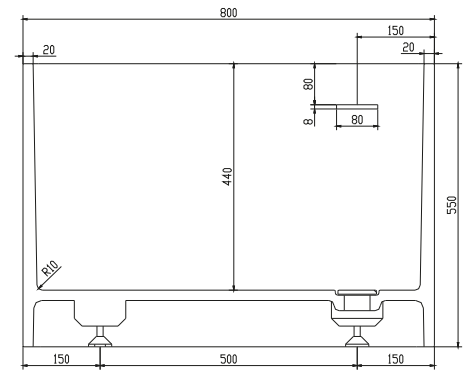

Christianssand bathtub

10 year
guarantee
Acovi®

timeless
danish
design

made
to
measure