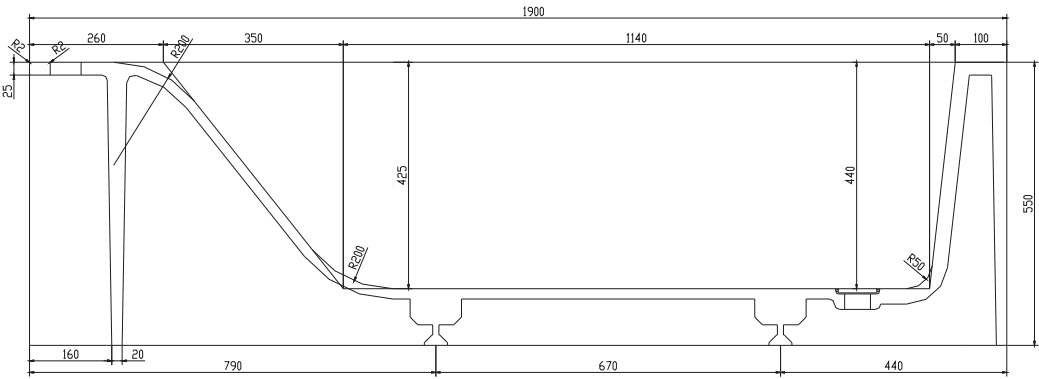

Christianssand bathtub

10 year
guarantee
Acovi®

timeless
danish
design

made
to
measure

Christianssand bathtub

SPECIFICATIONS

SKU:	40030015
EAN13:	5700400300155
Colour:	Matte white
Litre:	310 overflow
Size product:	55cm / 190cm / 80cm net
Weight product:	180kg net
Size packaging:	70cm / 200cm / 90cm brutto
Weight packaging:	215kg brutto
Material:	Acovi® Solid Surface

10 year guarantee on Acovi® products against internal breakage and on colour fastness.

Bathtub is inclusive waste, trap and 80cm drain hose.

Bathtub has an overflow.

10 year
guarantee
Acovi®

timeless
danish
design

made
to
measure