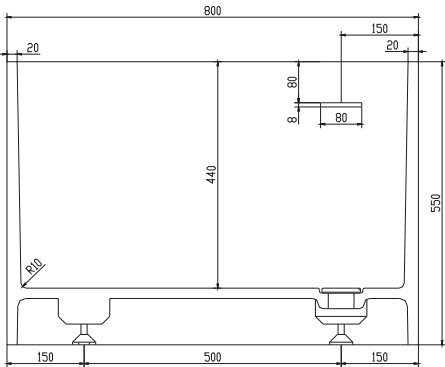

Christianssand bathtub

10 year
guarantee
Acovi®

timeless
danish
design

made
to
measure

Christianssand bathtub

SPECIFICATIONS

SKU:	40030015
EAN13:	5700400300155
Colour:	Matte white
Litre:	310 overflow
Size product:	55cm / 190cm / 80cm net
Weight product:	180kg net
Size packaging:	70cm / 200cm / 90cm brutto
Weight packaging:	215kg brutto
Material:	Acovi® Solid Surface

made
to
measure