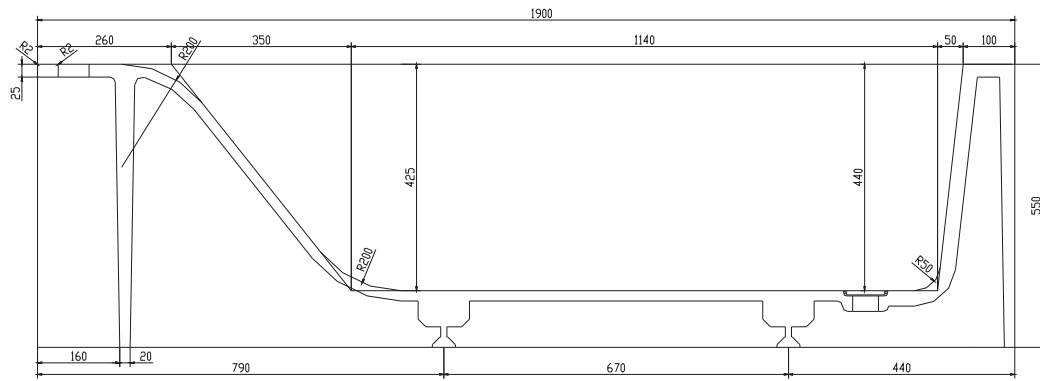

Christianssand bathtub

10 year
guarantee
Acovi®

timeless
danish
design

made
to
measure