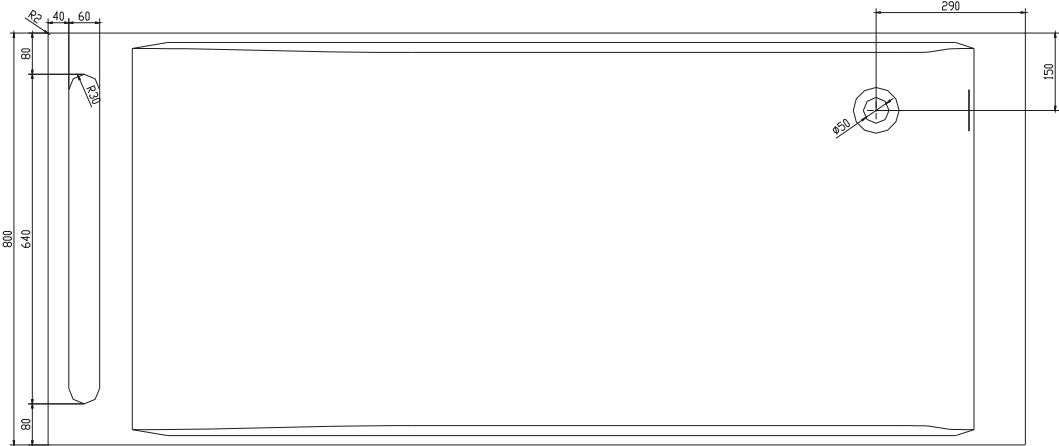

Christianssand bathtub

10 year
guarantee
Acovi®

timeless
danish
design

made
to
measure

Christianssand bathtub

SPECIFICATIONS

SKU:	40030015
EAN13:	5700400300155
Colour:	Matte white
Litre:	310 overflow
Size product:	55cm / 190cm / 80cm net
Weight product:	180kg net
Size packaging:	70cm / 200cm / 90cm brutto
Weight packaging:	215kg brutto
Material:	Acovi® Solid Surface

10 year guarantee on Acovi® products against internal breakage and on colour fastness.

Bathtub is inclusive waste, trap and 80cm drain hose.

Bathtub has an overflow.

10 year
guarantee
Acovi®

timeless
danish
design

made
to
measure