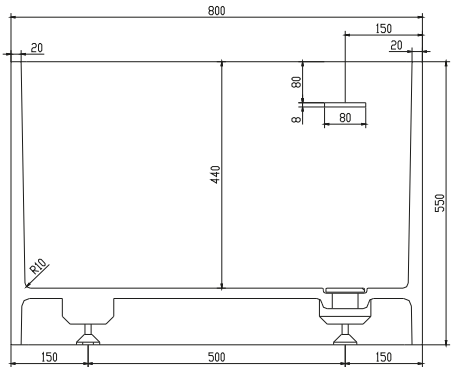

Christianssand bathtub

10 year
guarantee
Acovi®

timeless
danish
design

made
to
measure

Christianssand bathtub

SPECIFICATIONS

SKU:	40030015
EAN13:	5700400300155
Colour:	Matte white
Litre:	310 overflow
Size product:	55cm / 190cm / 80cm net
Weight product:	180kg net
Size packaging:	70cm / 200cm / 90cm brutto
Weight packaging:	215kg brutto
Material:	Acovi® Solid Surface

made
to
measure