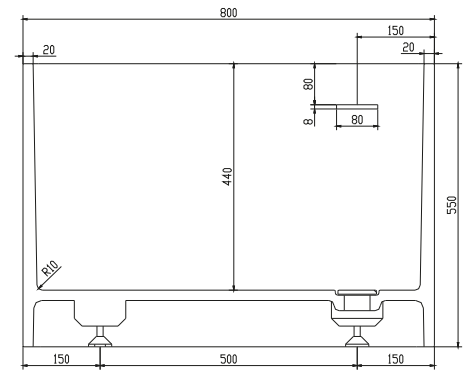

Christianssand bathtub

10 year
guarantee
Acovi®

timeless
danish
design

made
to
measure

Christianssand bathtub

SPECIFICATIONS

SKU:	40030015
EAN13:	5700400300155
Colour:	Matte white
Litre:	310 overflow
Size product:	55cm / 190cm / 80cm netto
Weight product:	180kg netto
Size packaging:	70cm / 200cm / 90cm brutto
Weight packaging:	215kg brutto
Material:	Acovi® Solid Surface

made
to
measure