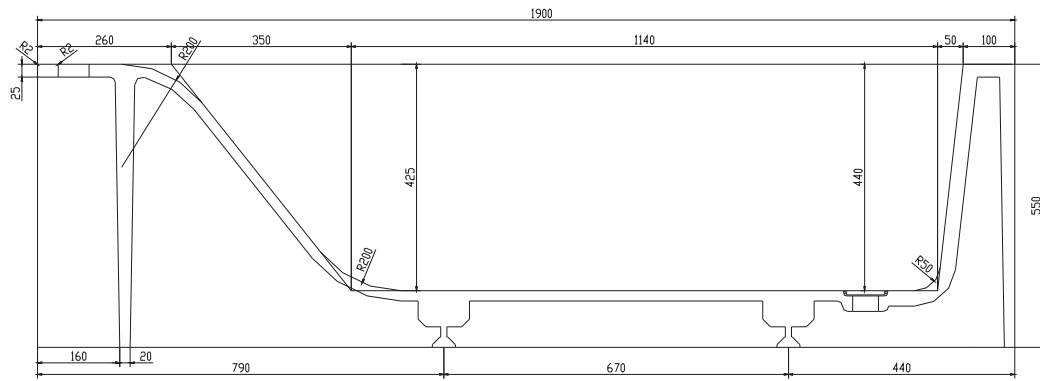

Christianssand bathtub

10 year
guarantee
Acovi®

timeless
danish
design

made
to
measure

Christianssand bathtub

SPECIFICATIONS

SKU:	40030015
EAN13:	5700400300155
Colour:	Matte white
Litre:	310 overflow
Size product:	55cm / 190cm / 80cm netto
Weight product:	180kg netto
Size packaging:	70cm / 200cm / 90cm brutto
Weight packaging:	215kg brutto
Material:	Acovi® Solid Surface

10 year guarantee on Acovi® products against internal breakage and on colour fastness.

Bathtub is inclusive waste, trap and 80cm drain hose.

Bathtub has an overflow.

10 year
guarantee
Acovi®

timeless
danish
design

made
to
measure