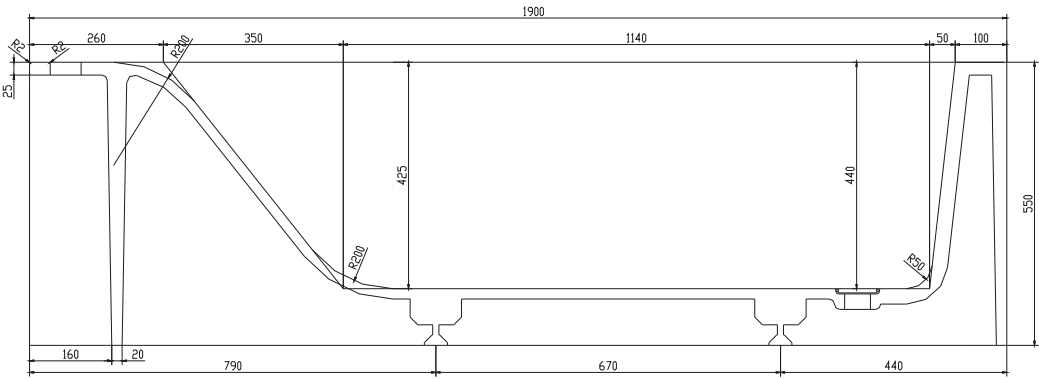

Christianssand Bathtub

10 year guarantee | timeless danish design | made to measure
Acovi®