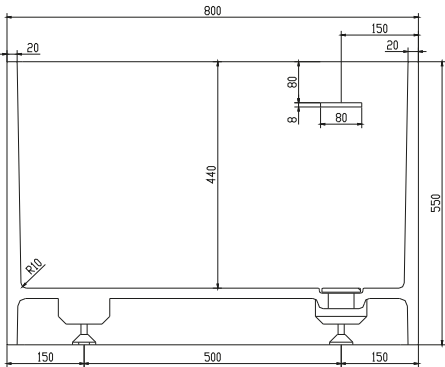

Christianssand Bathtub

10 year guarantee
Acovi®

timeless danish design

made to measure