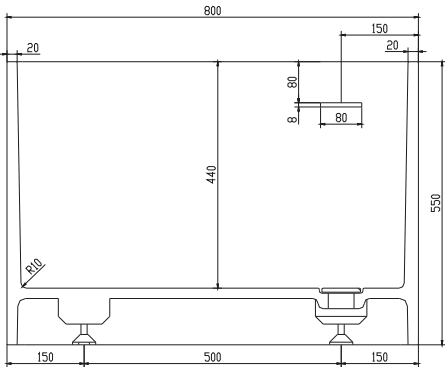

Christianssand Bathtub

10 year guarantee | timeless danish design | made to measure
Acovi®