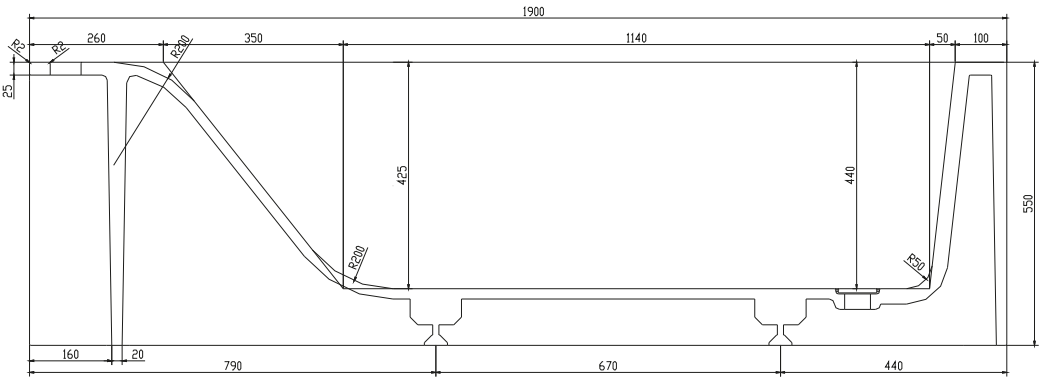

Christianssand Bathtub

10 year guarantee
Acovi®

timeless danish design

made to measure