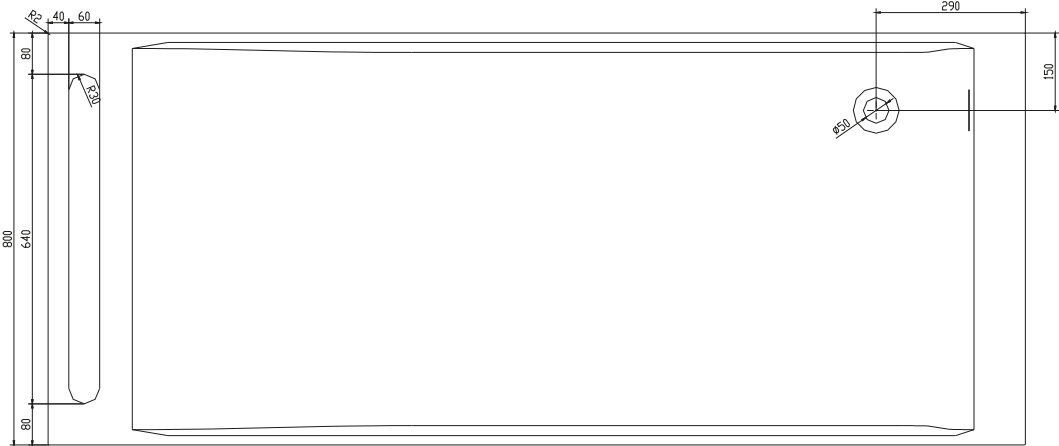

Christianssand Bathtub

10 year guarantee | timeless danish design | made to measure
Acovi®