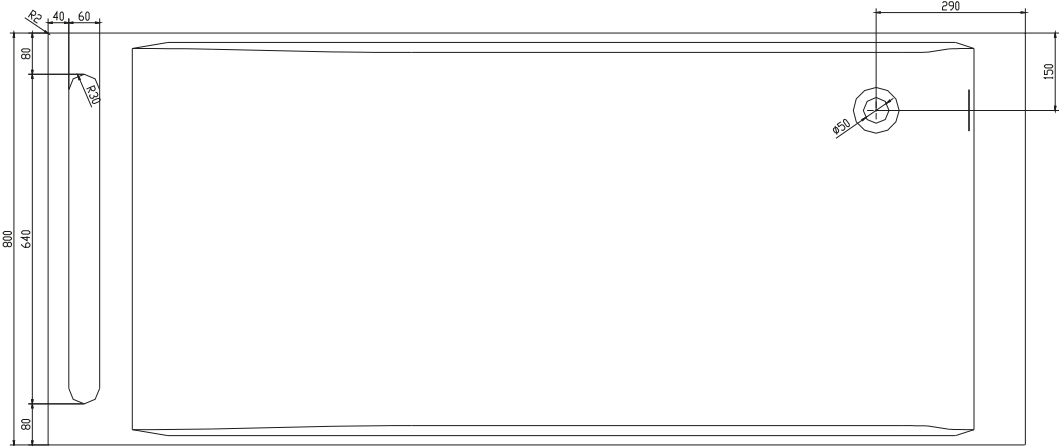

Christianssand Bathtub

10 year guarantee
Acovi®

timeless danish design

made to measure