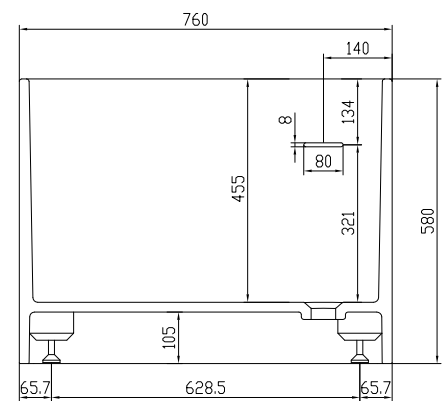

Lövestad 180 bathtub

10 year
guarantee
Acovi®

timeless
danish
design

made
to
measure

Lövestad 180 bathtub

SPECIFICATIONS

SKU:	40030010
EAN13:	5700400300100
Colour:	Matte white
Litre:	350 overflow
Size product:	58cm / 180cm / 76cm netto
Weight product:	170kg netto
Size packaging:	73cm / 190cm / 86cm brutto
Weight packaging:	215kg brutto
Material:	Acovi® Solid Surface