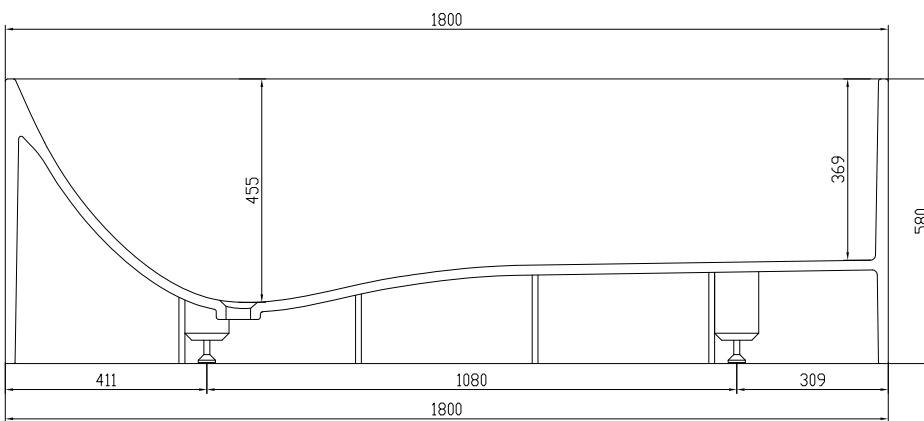

Lövestad 180 Badewanne

10 year
guarantee
Acovi®

timeless
danish
design

made
to
measure

Lövestad 180 Badewanne

SPECIFICATIONS

Produktnummer:	40030010
EAN13:	5700400300100
Farbe:	Matte white
Liter:	350 Überlauf
Size product:	58cm / 180cm / 76cm netto
Weight product:	170kg netto
Size packaging:	73cm / 190cm / 86cm brutto
Weight packaging:	215kg brutto
Material:	Acovi® Solid Surface

10 Jahre Garantie gegen inneren Bruch und für Farbechtheit.

Bathtub is inclusive waste, trap and 80cm drain hose.

Bathtub has an overflow.

10 year
guarantee
Acovi®

timeless
danish
design

made
to
measure