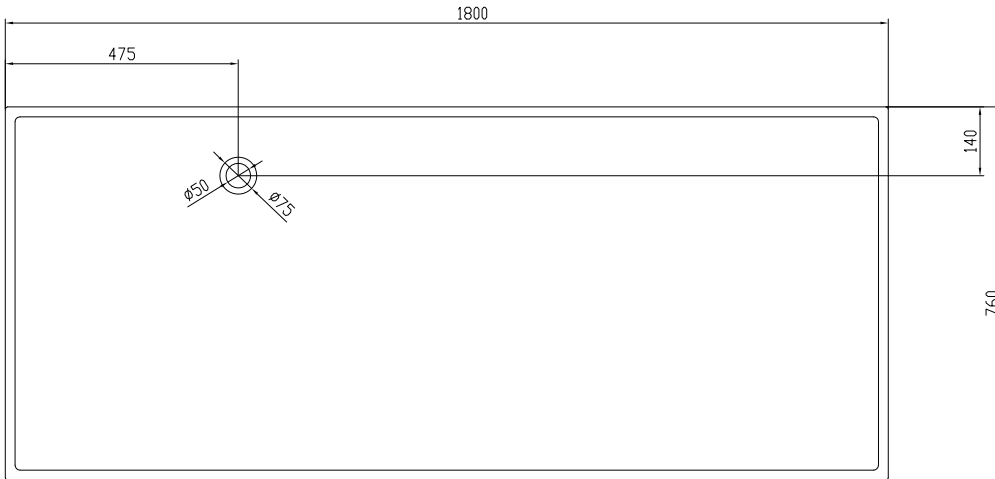

Lövestad 180 Badewanne

10 year
guarantee
Acovi®

timeless
danish
design

made
to
measure

Lövestad 180 Badewanne

SPECIFICATIONS

Produktnummer:	40030010
EAN13:	5700400300100
Farbe:	Matte white
Liter:	350 Überlauf
Size product:	58cm / 180cm / 76cm netto
Weight product:	170kg netto
Size packaging:	73cm / 190cm / 86cm brutto
Weight packaging:	215kg brutto
Material:	Acovi® Solid Surface

10 Jahre Garantie gegen inneren Bruch und für Farbechtheit.

Bathtub is inclusive waste, trap and 80cm drain hose.

Bathtub has an overflow.

10 year
guarantee
Acovi®

timeless
danish
design

made
to
measure