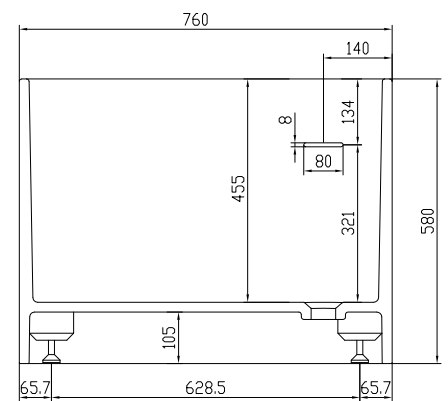

Lövestad 180 bathtub

10 year
guarantee
Acovi®

timeless
danish
design

made
to
measure