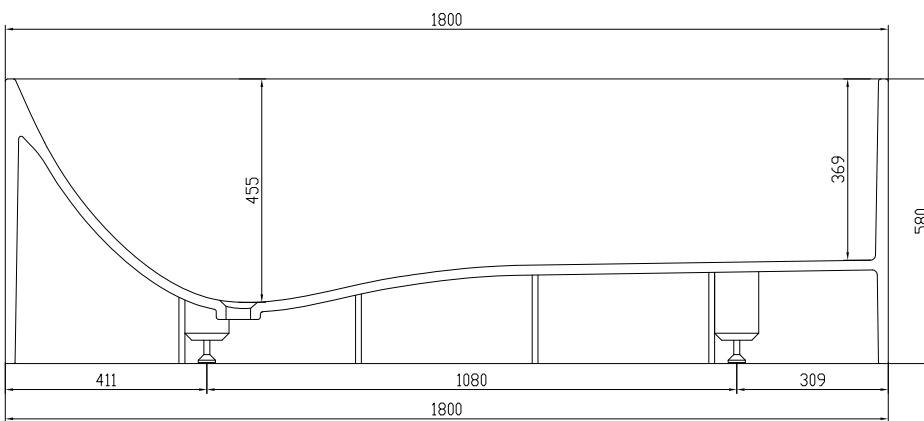

Lövestad 180 bathtub

10 year
guarantee
Acovi®

timeless
danish
design

made
to
measure