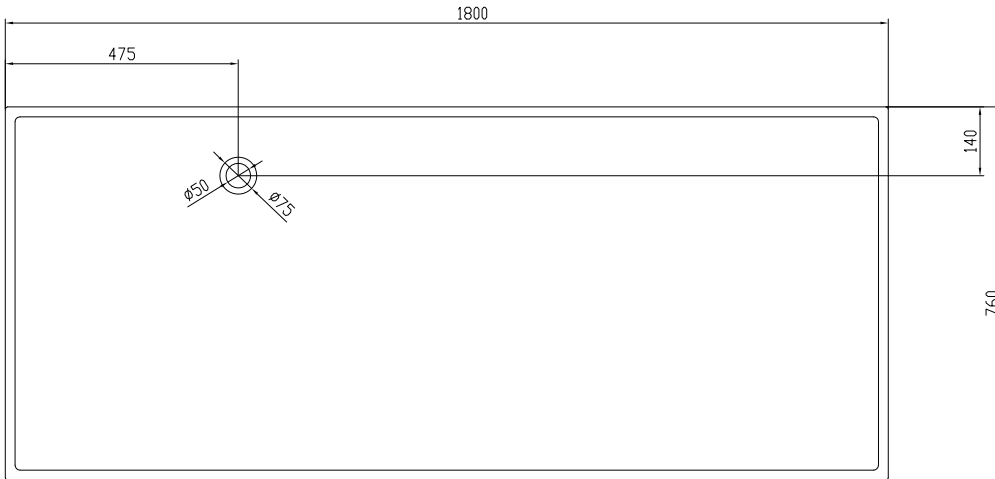

Lövestad 180 bathtub

10 year
guarantee
Acovi®

timeless
danish
design

made
to
measure