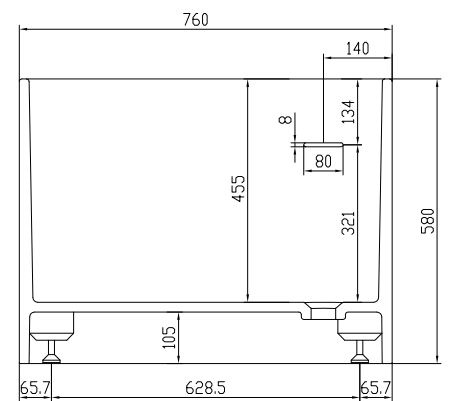

Lövestad 180 bathtub

10 year
guarantee
Acovi®

timeless
danish
design

made
to
measure