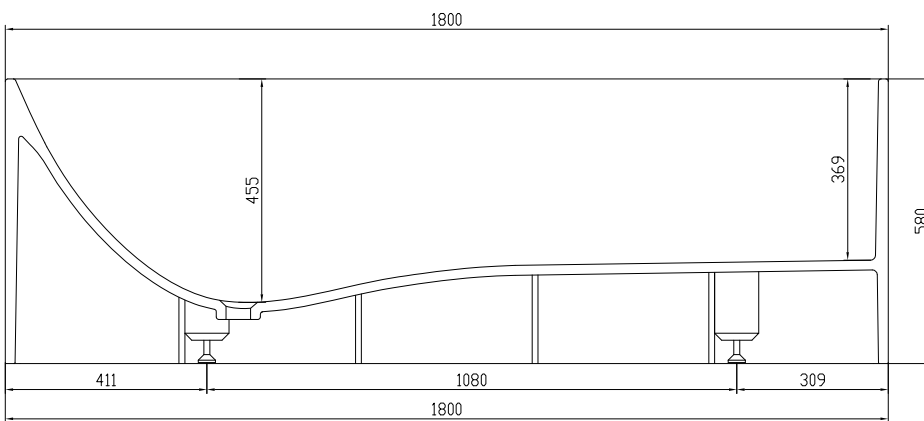

Lövestad 180 bathtub

10 year
guarantee
Acovi®

timeless
danish
design

made
to
measure

Lövestad 180 bathtub

SPECIFICATIONS

SKU:	40030010
EAN13:	5700400300100
Colour:	Matte white
Litre:	350 overflow
Size product:	58cm / 180cm / 76cm net
Weight product:	170kg net
Size packaging:	73cm / 190cm / 86cm brutto
Weight packaging:	215kg brutto
Material:	Acovi® Solid Surface

made
to
measure