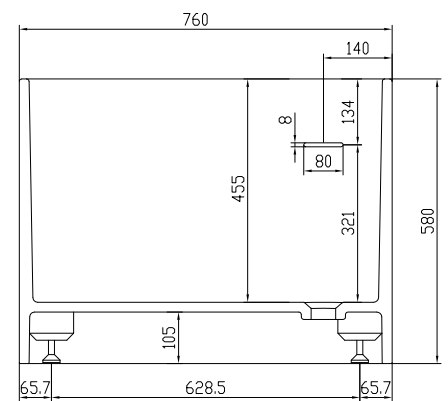

Lövestad 180 bathtub

10 year
guarantee
Acovi®

timeless
danish
design

made
to
measure

Lövestad 180 bathtub

SPECIFICATIONS

| | |
|--------------------------|----------------------------|
| SKU: | 40030010 |
| EAN13: | 5700400300100 |
| Colour: | Matte white |
| Litre: | 350 overflow |
| Size product: | 58cm / 180cm / 76cm net |
| Weight product: | 170kg net |
| Size packaging: | 73cm / 190cm / 86cm brutto |
| Weight packaging: | 215kg brutto |
| Material: | Acovi® Solid Surface |

made
to
measure