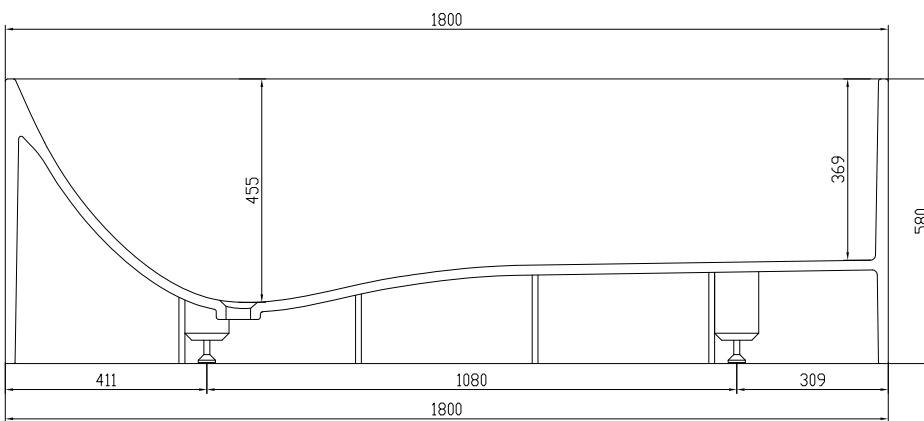

Lövestad 180 bathtub

10 year
guarantee
Acovi®

timeless
danish
design

made
to
measure

Lövestad 180 bathtub

SPECIFICATIONS

| | |
|--------------------------|----------------------------|
| SKU: | 40030010 |
| EAN13: | 5700400300100 |
| Colour: | Matte white |
| Litre: | 350 overflow |
| Size product: | 58cm / 180cm / 76cm net |
| Weight product: | 170kg net |
| Size packaging: | 73cm / 190cm / 86cm brutto |
| Weight packaging: | 215kg brutto |
| Material: | Acovi® Solid Surface |

made
to
measure