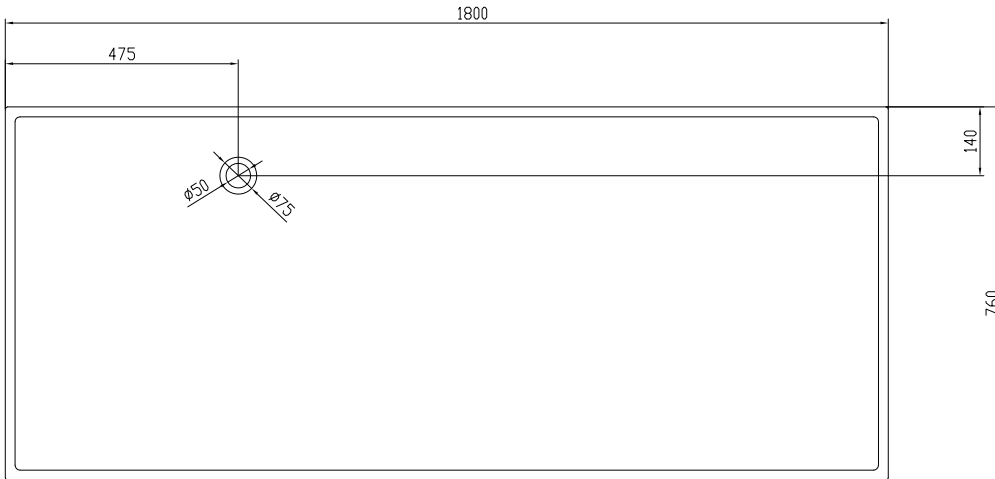

Lövestad 180 bathtub

10 year
guarantee
Acovi®

timeless
danish
design

made
to
measure

Lövestad 180 bathtub

SPECIFICATIONS

| | |
|--------------------------|----------------------------|
| SKU: | 40030010 |
| EAN13: | 5700400300100 |
| Colour: | Matte white |
| Litre: | 350 overflow |
| Size product: | 58cm / 180cm / 76cm net |
| Weight product: | 170kg net |
| Size packaging: | 73cm / 190cm / 86cm brutto |
| Weight packaging: | 215kg brutto |
| Material: | Acovi® Solid Surface |

10 year guarantee on Acovi® products against internal breakage and on colour fastness.

Bathtub is inclusive waste, trap and 80cm drain hose.

Bathtub has an overflow.

10 year
guarantee
Acovi®

timeless
danish
design

made
to
measure