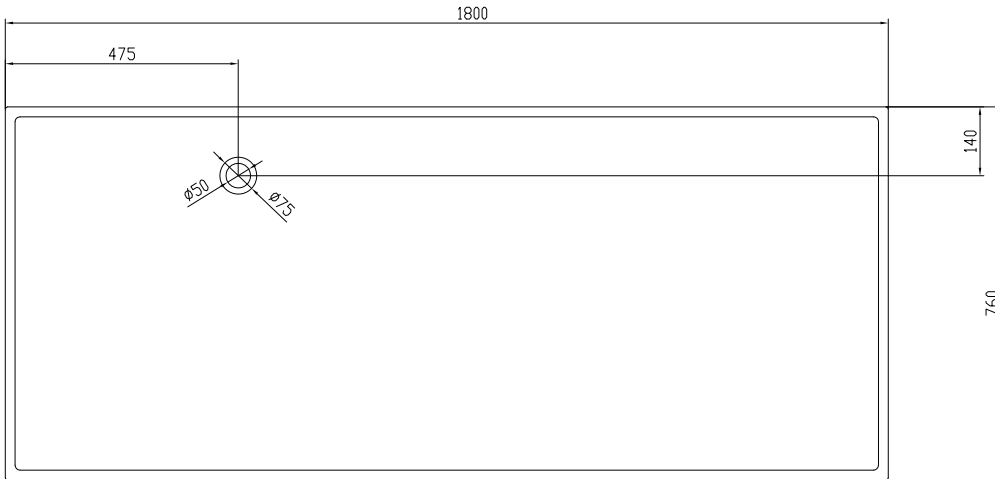

Lövestad 180 bathtub

10 year
guarantee
Acovi®

timeless
danish
design

made
to
measure

Lövestad 180 bathtub

SPECIFICATIONS

SKU:	40030010
EAN13:	5700400300100
Colour:	Matte white
Litre:	350 overflow
Size product:	58cm / 180cm / 76cm net
Weight product:	170kg net
Size packaging:	73cm / 190cm / 86cm brutto
Weight packaging:	215kg brutto
Material:	Acovi® Solid Surface

10 year guarantee on Acovi® products against internal breakage and on colour fastness.

Bathtub is inclusive waste, trap and 80cm drain hose.

Bathtub has an overflow.

10 year
guarantee
Acovi®

timeless
danish
design

made
to
measure