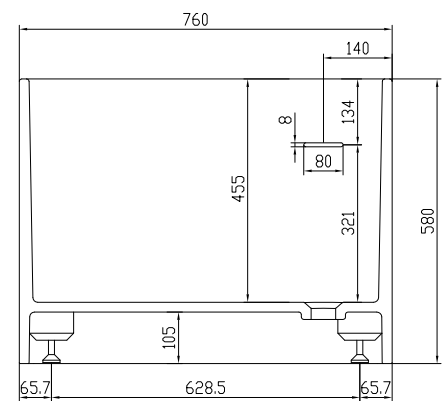

Lövestad 180 bathtub

10 year
guarantee
Acovi®

timeless
danish
design

made
to
measure

Lövestad 180 bathtub

SPECIFICATIONS

SKU:	40030010
EAN13:	5700400300100
Colour:	Matte white
Litre:	350 overflow
Size product:	58cm / 180cm / 76cm net
Weight product:	170kg net
Size packaging:	73cm / 190cm / 86cm brutto
Weight packaging:	215kg brutto
Material:	Acovi® Solid Surface

made
to
measure