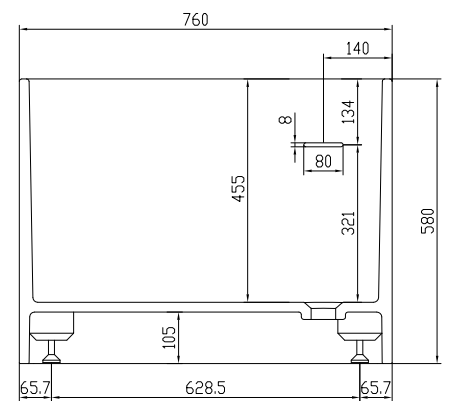

Lövestad 180 bathtub

10 year
guarantee
Acovi®

timeless
danish
design

made
to
measure

Lövestad 180 bathtub

SPECIFICATIONS

SKU:	40030010
EAN13:	5700400300100
Colour:	Matte white
Litre:	350 overflow
Size product:	58cm / 180cm / 76cm netto
Weight product:	170kg netto
Size packaging:	73cm / 190cm / 86cm brutto
Weight packaging:	215kg brutto
Material:	Acovi® Solid Surface

made
to
measure