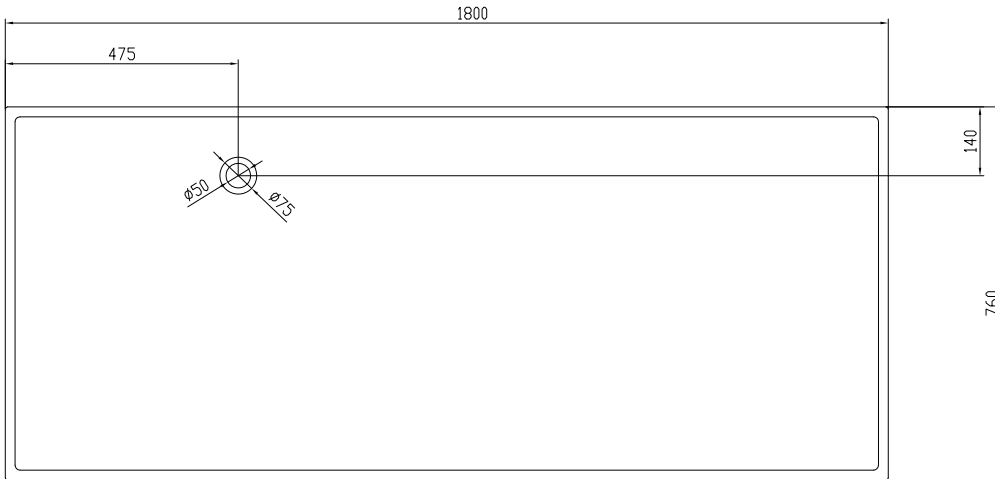

Lövestad 180 bathtub

10 year
guarantee
Acovi®

timeless
danish
design

made
to
measure

Lövestad 180 bathtub

SPECIFICATIONS

SKU:	40030010
EAN13:	5700400300100
Colour:	Matte white
Litre:	350 overflow
Size product:	58cm / 180cm / 76cm netto
Weight product:	170kg netto
Size packaging:	73cm / 190cm / 86cm brutto
Weight packaging:	215kg brutto
Material:	Acovi® Solid Surface

10 year guarantee on Acovi® products against internal breakage and on colour fastness.

Bathtub is inclusive waste, trap and 80cm drain hose.

Bathtub has an overflow.

10 year
guarantee
Acovi®

timeless
danish
design

made
to
measure