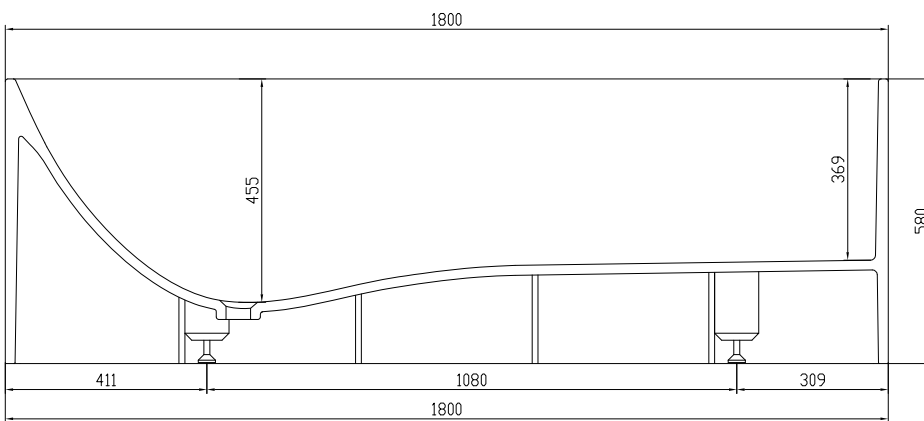

Lövestad 180 bathtub

10 year
guarantee
Acovi®

timeless
danish
design

made
to
measure

Lövestad 180 bathtub

SPECIFICATIONS

SKU:	40030010
EAN13:	5700400300100
Colour:	Matte white
Litre:	350 overflow
Size product:	58cm / 180cm / 76cm netto
Weight product:	170kg netto
Size packaging:	73cm / 190cm / 86cm brutto
Weight packaging:	215kg brutto
Material:	Acovi® Solid Surface

made
to
measure