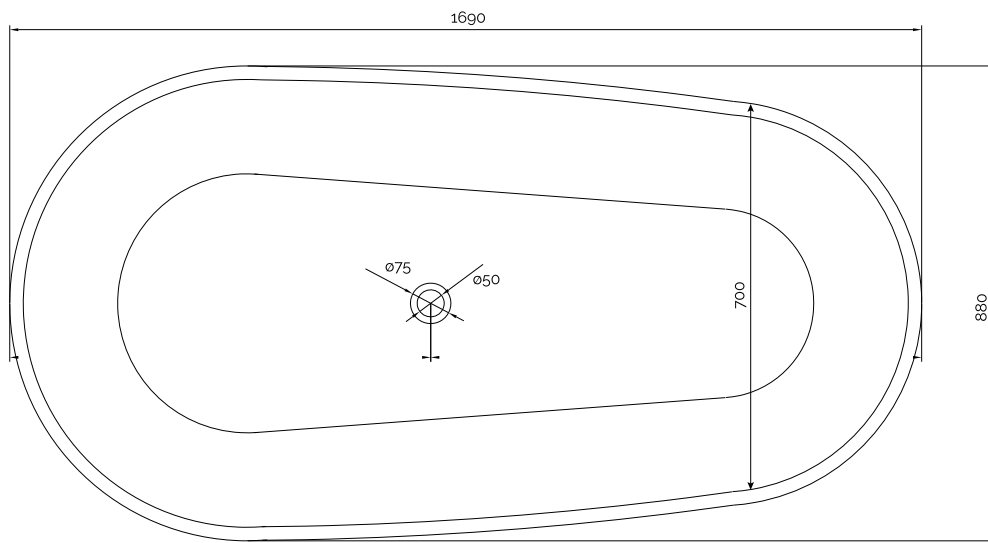

Helsinki bathtub

10 year
guarantee
Acovi®

timeless
danish
design

made
to
measure