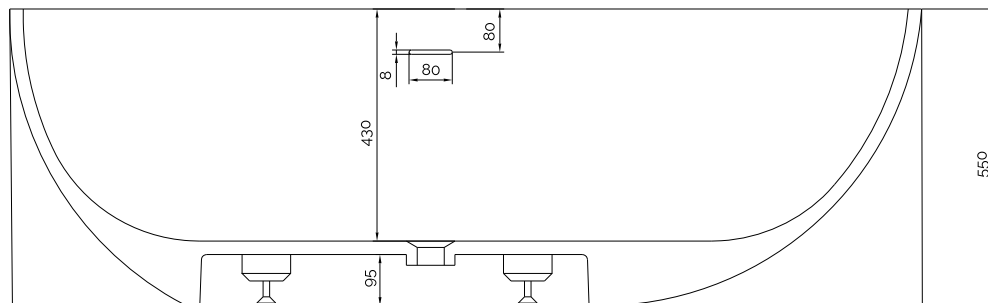

Helsinki bathtub

10 year
guarantee
Acovi®

timeless
danish
design

made
to
measure