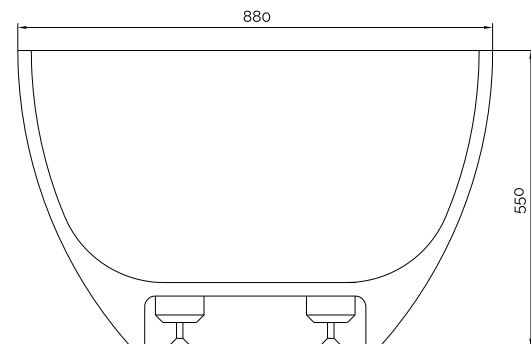

Helsinki bathtub

10 year
guarantee
Acovi®

timeless
danish
design

made
to
measure