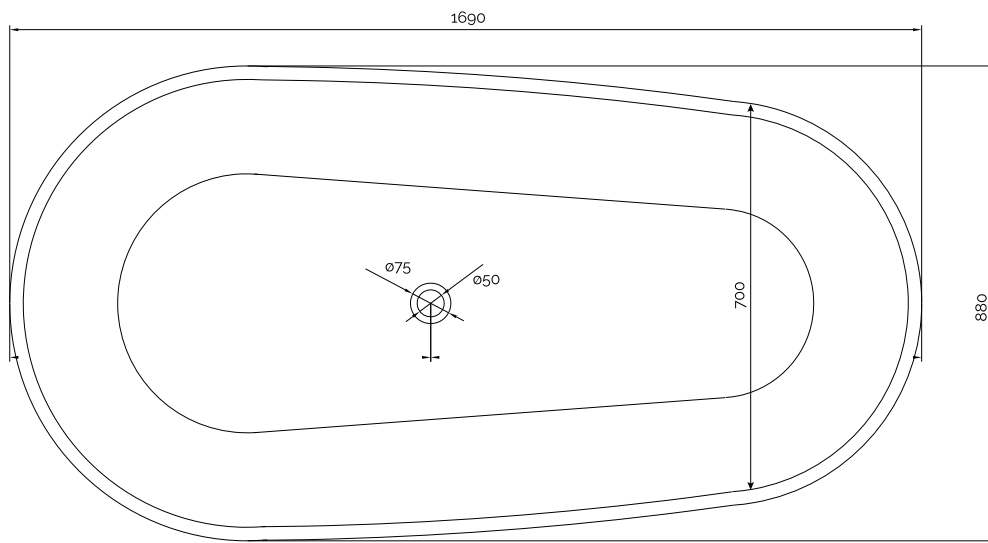

Helsinki bathtub

10 year
guarantee
Acovi®

timeless
danish
design

made
to
measure

Helsinki bathtub

SPECIFICATIONS

SKU:	40030058
EAN13:	5700400300582
Colour:	Matte black/matte white
Litre:	300 overflow
Size product:	55cm / 169cm / 88cm net
Weight product:	165kg net
Size packaging:	70cm / 179cm / 98cm brutto
Weight packaging:	205kg brutto
Material:	Acovi® Solid Surface

10 year guarantee on Acovi® products against internal breakage and on colour fastness.

Bathtub is inclusive waste, trap and 80cm drain hose.

Bathtub has an overflow.

10 year
guarantee
Acovi®

timeless
danish
design

made
to
measure