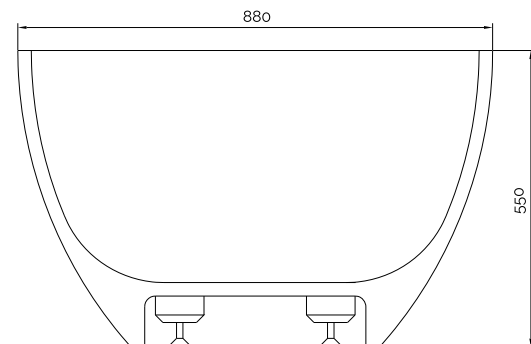

Helsinki bathtub

10 year
guarantee
Acovi®

timeless
danish
design

made
to
measure

Helsinki bathtub

SPECIFICATIONS

SKU:	40030058
EAN13:	5700400300582
Colour:	Matte black/matte white
Litre:	300 overflow
Size product:	55cm / 169cm / 88cm net
Weight product:	165kg net
Size packaging:	70cm / 179cm / 98cm brutto
Weight packaging:	205kg brutto
Material:	Acovi® Solid Surface

made
to
measure