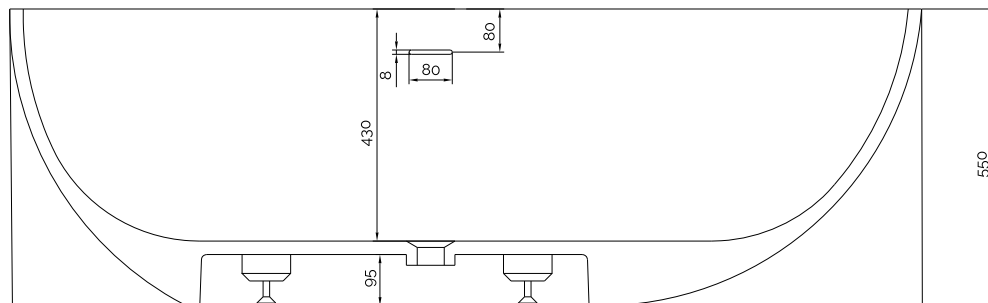

Helsinki bathtub

10 year
guarantee
Acovi®

timeless
danish
design

made
to
measure

Helsinki bathtub

SPECIFICATIONS

SKU:	40030058
EAN13:	5700400300582
Colour:	Matte black/matte white
Litre:	300 overflow
Size product:	55cm / 169cm / 88cm net
Weight product:	165kg net
Size packaging:	70cm / 179cm / 98cm brutto
Weight packaging:	205kg brutto
Material:	Acovi® Solid Surface

10 year guarantee on Acovi® products against internal breakage and on colour fastness.

Bathtub is inclusive waste, trap and 80cm drain hose.

Bathtub has an overflow.

10 year
guarantee
Acovi®

timeless
danish
design

made
to
measure