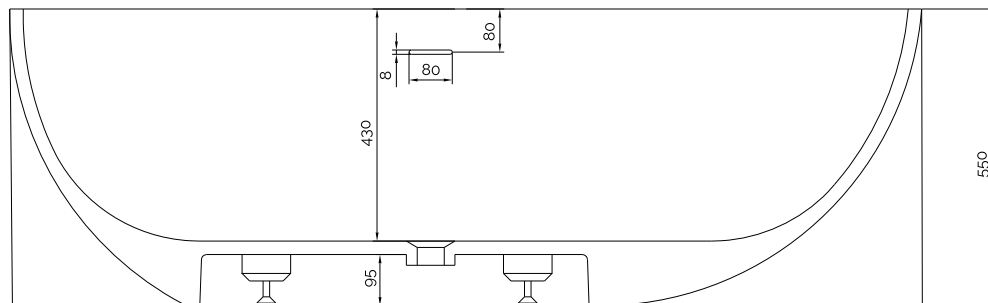

Helsinki bathtub

10 year
guarantee
Acovi®

timeless
danish
design

made
to
measure

Helsinki bathtub

SPECIFICATIONS

SKU:	40030058
EAN13:	5700400300582
Colour:	
Litre:	300 overflow
Size product:	55cm / 169cm / 88cm net
Weight product:	165kg net
Size packaging:	70cm / 179cm / 98cm brutto
Weight packaging:	205kg brutto
Material:	Acovi® Solid Surface

10 year guarantee on Acovi® products against internal breakage and on colour fastness.

Bathtub is inclusive waste, trap and 80cm drain hose.

Bathtub has an overflow.

10 year
guarantee
Acovi®

timeless
danish
design

made
to
measure