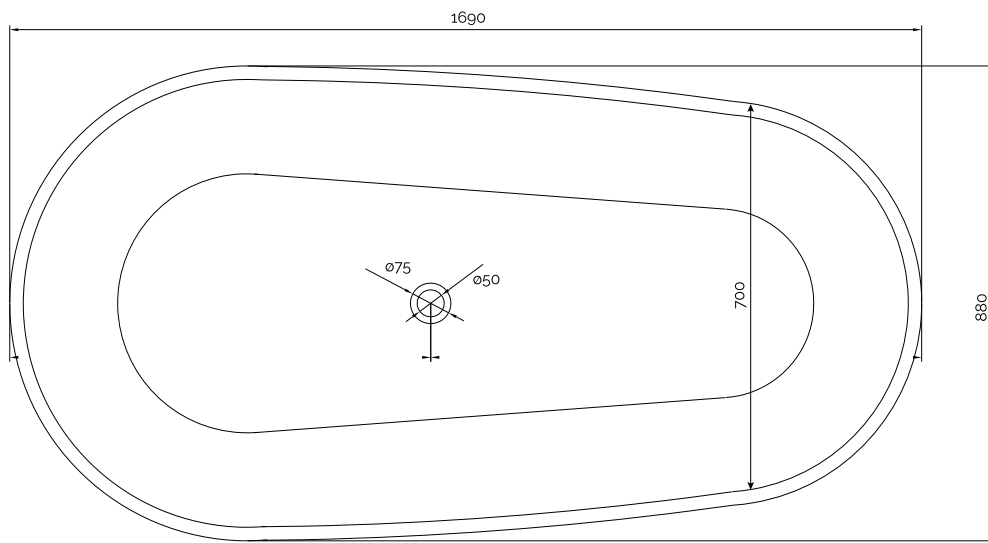

Helsinki bathtub

10 year
guarantee
Acovi®

timeless
danish
design

made
to
measure

Helsinki bathtub

SPECIFICATIONS

SKU:	40030058
EAN13:	5700400300582
Colour:	
Litre:	300 overflow
Size product:	55cm / 169cm / 88cm net
Weight product:	165kg net
Size packaging:	70cm / 179cm / 98cm brutto
Weight packaging:	205kg brutto
Material:	Acovi® Solid Surface

10 year guarantee on Acovi® products against internal breakage and on colour fastness.

Bathtub is inclusive waste, trap and 80cm drain hose.

Bathtub has an overflow.

The trap has a drain of 3,8 cm

10 year
guarantee
Acovi®

timeless
danish
design

made
to
measure