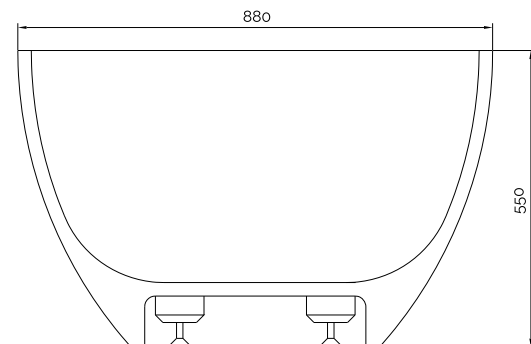

Helsinki bathtub

10 year
guarantee
Acovi®

timeless
danish
design

made
to
measure

Helsinki bathtub

SPECIFICATIONS

SKU:	40030058
EAN13:	5700400300582
Colour:	
Litre:	300 overflow
Size product:	55cm / 169cm / 88cm net
Weight product:	165kg net
Size packaging:	70cm / 179cm / 98cm brutto
Weight packaging:	205kg brutto
Material:	Acovi® Solid Surface

10 year guarantee on Acovi® products against internal breakage and on colour fastness.

Bathtub is inclusive waste, trap and 80cm drain hose.

Bathtub has an overflow.

The trap has a drain of 3,8 cm

10 year
guarantee
Acovi®