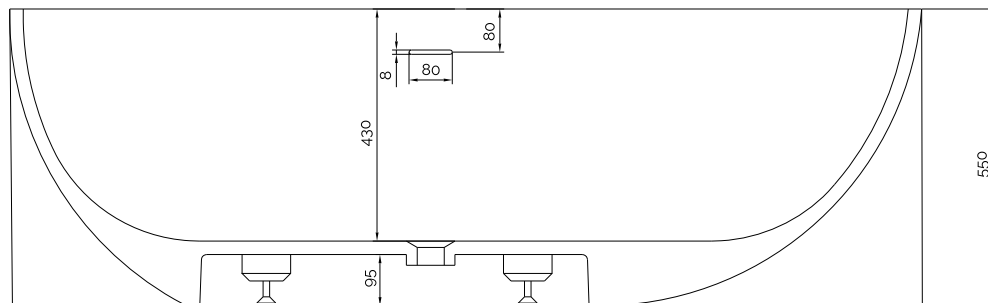

Helsinki bathtub

10 year
guarantee
Acovi®

timeless
danish
design

made
to
measure

Helsinki bathtub

SPECIFICATIONS

SKU:	40030058
EAN13:	5700400300582
Colour:	
Litre:	300 overflow
Size product:	55cm / 169cm / 88cm net
Weight product:	165kg net
Size packaging:	70cm / 179cm / 98cm brutto
Weight packaging:	205kg brutto
Material:	Acovi® Solid Surface

10 year guarantee on Acovi® products against internal breakage and on colour fastness.

Bathtub is inclusive waste, trap and 80cm drain hose.

Bathtub has an overflow.

The trap has a drain of 3,8 cm

10 year
guarantee
Acovi®