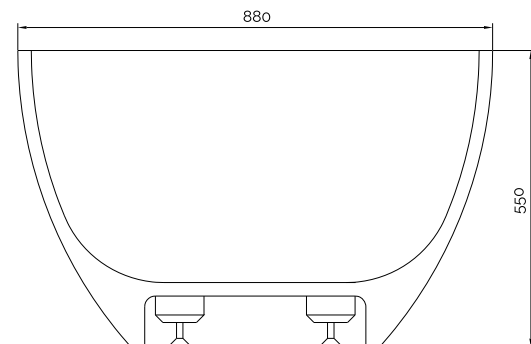

Helsinki bathtub

10 year
guarantee
Acovi®

timeless
danish
design

made
to
measure

Helsinki bathtub

SPECIFICATIONS

SKU:	40030058
EAN13:	5700400300582
Colour:	
Litre:	300 overflow
Size product:	55cm / 169cm / 88cm net
Weight product:	165kg net
Size packaging:	70cm / 179cm / 98cm brutto
Weight packaging:	205kg brutto
Material:	Acovi® Solid Surface

made
to
measure