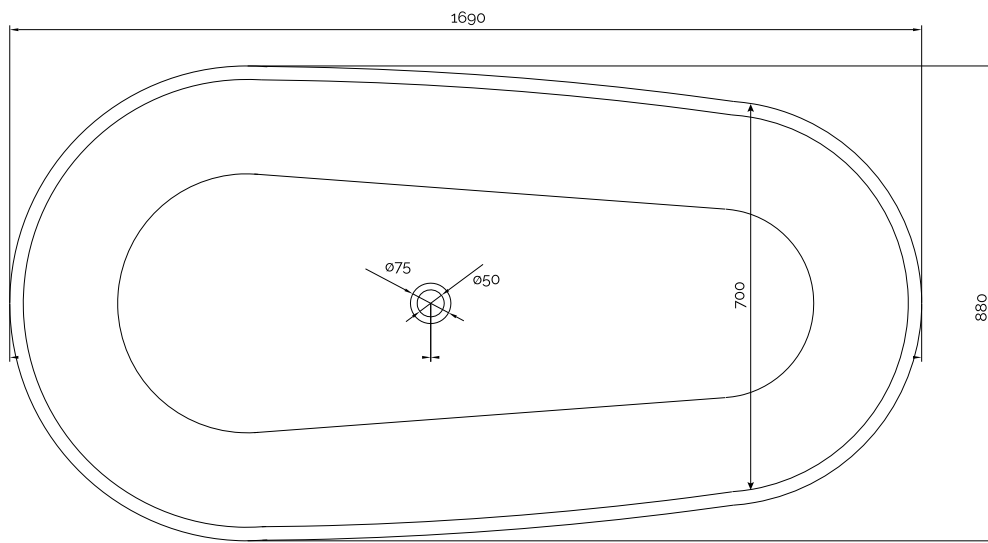

Helsinki bathtub

10 year
guarantee
Acovi®

timeless
danish
design

made
to
measure

Helsinki bathtub

SPECIFICATIONS

SKU:	40030058
EAN13:	5700400300582
Colour:	
Litre:	300 overflow
Size product:	55cm / 169cm / 88cm net
Weight product:	165kg net
Size packaging:	70cm / 179cm / 98cm brutto
Weight packaging:	205kg brutto
Material:	Acovi® Solid Surface

10 year guarantee on Acovi® products against internal breakage and on colour fastness.

Bathtub is inclusive waste, trap and 80cm drain hose.

Bathtub has an overflow.

10 year
guarantee
Acovi®

timeless
danish
design

made
to
measure