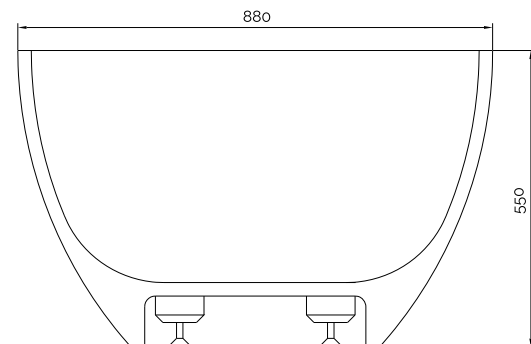

Helsinki bathtub

10 year
guarantee
Acovi®

timeless
danish
design

made
to
measure

Helsinki bathtub

SPECIFICATIONS

SKU:	40030058
EAN13:	5700400300582
Colour:	
Litre:	300 overflow
Size product:	55cm / 169cm / 88cm netto
Weight product:	165kg netto
Size packaging:	70cm / 179cm / 98cm brutto
Weight packaging:	205kg brutto
Material:	Acovi® Solid Surface

made
to
measure