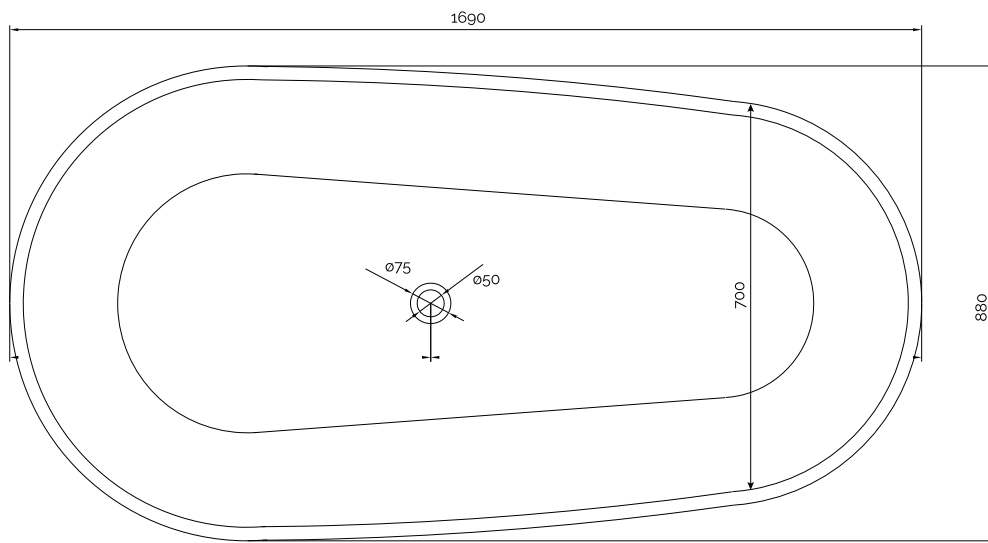

Helsinki bathtub

10 year
guarantee
Acovi®

timeless
danish
design

made
to
measure

Helsinki bathtub

SPECIFICATIONS

SKU:	40030058
EAN13:	5700400300582
Colour:	
Litre:	300 overflow
Size product:	55cm / 169cm / 88cm netto
Weight product:	165kg netto
Size packaging:	70cm / 179cm / 98cm brutto
Weight packaging:	205kg brutto
Material:	Acovi® Solid Surface

10 year guarantee on Acovi® products against internal breakage and on colour fastness.

Bathtub is inclusive waste, trap and 80cm drain hose.

Bathtub has an overflow.

10 year
guarantee
Acovi®

timeless
danish
design

made
to
measure