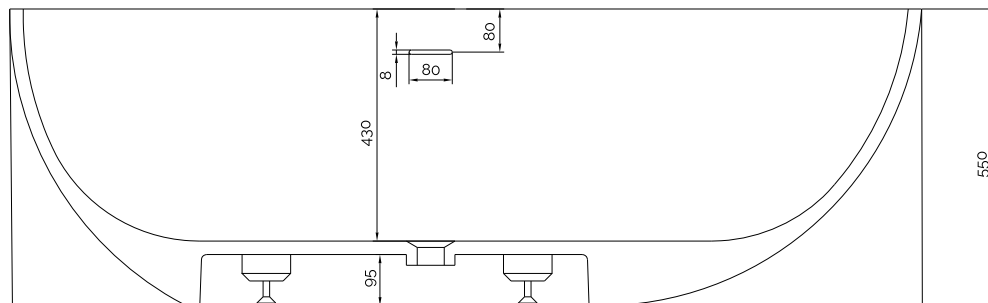

Helsinki bathtub

10 year
guarantee
Acovi®

timeless
danish
design

made
to
measure

Helsinki bathtub

SPECIFICATIONS

SKU:	40030058
EAN13:	5700400300582
Colour:	
Litre:	300 overflow
Size product:	55cm / 169cm / 88cm netto
Weight product:	165kg netto
Size packaging:	70cm / 179cm / 98cm brutto
Weight packaging:	205kg brutto
Material:	Acovi® Solid Surface

10 year guarantee on Acovi® products against internal breakage and on colour fastness.

Bathtub is inclusive waste, trap and 80cm drain hose.

Bathtub has an overflow.

10 year
guarantee
Acovi®

timeless
danish
design

made
to
measure