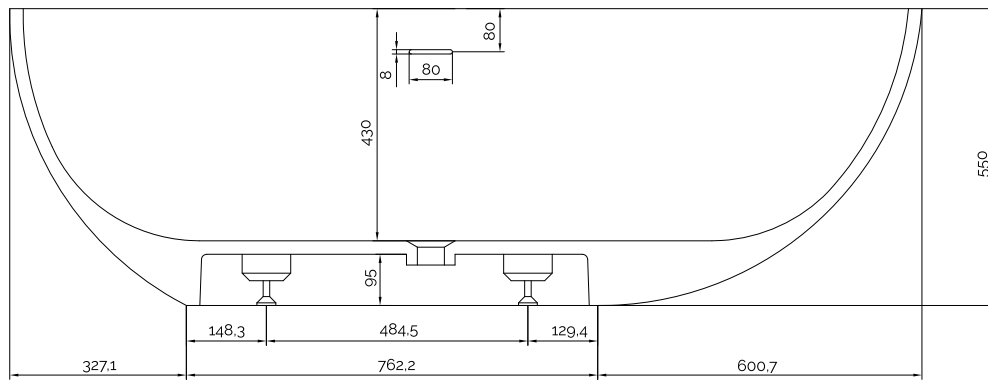

Hammershus bathtub

10 year
guarantee
Acovi®

timeless
danish
design

made
to
measure

Hammershus bathtub

SPECIFICATIONS

SKU:	40030014
EAN13:	5700400300148
Colour:	
Litre:	300 overflow
Size product:	55cm / 169cm / 88cm netto
Weight product:	165kg netto
Size packaging:	70cm / 179cm / 98cm brutto
Weight packaging:	205kg brutto
Material:	Acovi® Solid Surface

made
to
measure