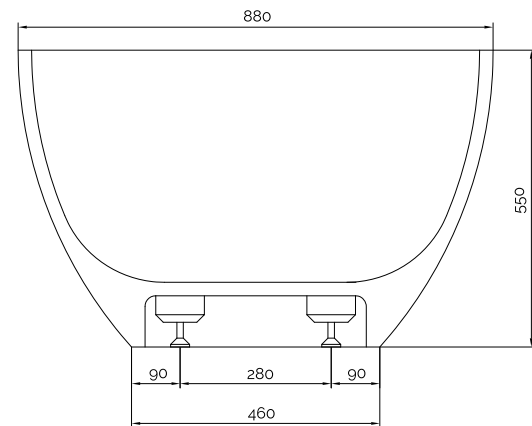

Hammershus bathtub

10 year
guarantee
Acovi®

timeless
danish
design

made
to
measure

Hammershus bathtub

SPECIFICATIONS

SKU:	40030014
EAN13:	5700400300148
Colour:	
Litre:	300 overflow
Size product:	55cm / 169cm / 88cm netto
Weight product:	165kg netto
Size packaging:	70cm / 179cm / 98cm brutto
Weight packaging:	205kg brutto
Material:	Acovi® Solid Surface

made
to
measure