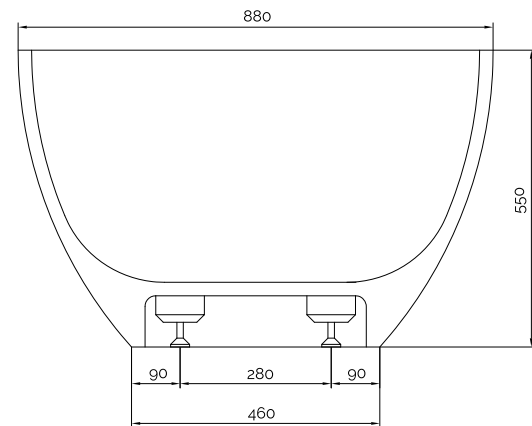

Hammershus bathtub

10 year
guarantee
Acovi®

timeless
danish
design

made
to
measure