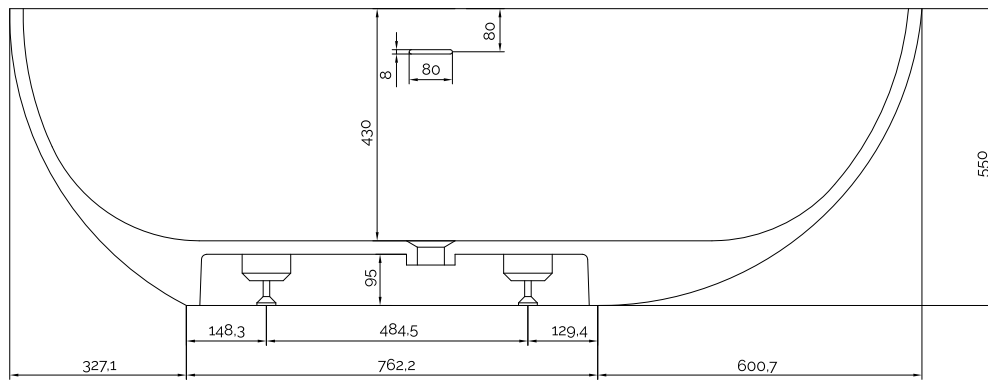

Hammershus bathtub

10 year
guarantee
Acovi®

timeless
danish
design

made
to
measure