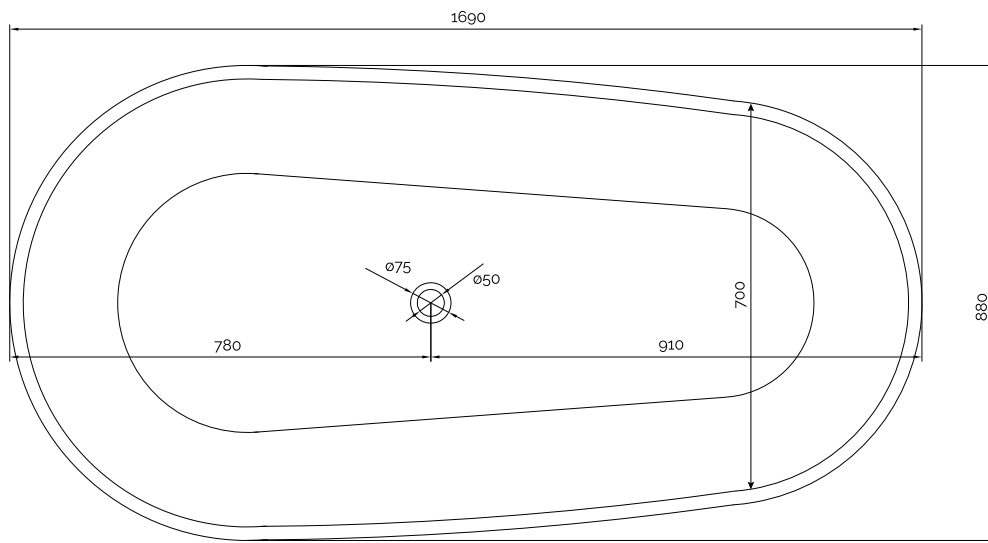

# Hammershus bathtub

10 year  
guarantee  
Acovi®

timeless  
danish  
design

made  
to  
measure

# Hammershus bathtub

## SPECIFICATIONS

<b>SKU:</b>	40030014
<b>EAN13:</b>	5700400300148
<b>Colour:</b>	
<b>Litre:</b>	300 overflow
<b>Size product:</b>	55cm / 169cm / 88cm netto
<b>Weight product:</b>	165kg netto
<b>Size packaging:</b>	70cm / 179cm / 98cm brutto
<b>Weight packaging:</b>	205kg brutto
<b>Material:</b>	Acovi® Solid Surface