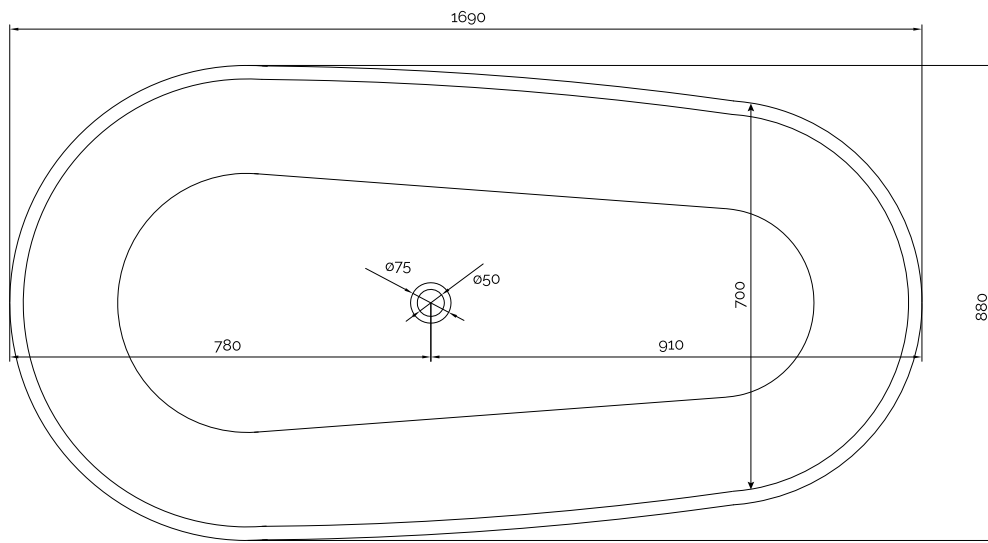

Hammershus bathtub

10 year
guarantee
Acovi®

timeless
danish
design

made
to
measure

Hammershus bathtub

SPECIFICATIONS

SKU:	40030014
EAN13:	5700400300148
Colour:	
Litre:	300 overflow
Size product:	55cm / 169cm / 88cm netto
Weight product:	165kg netto
Size packaging:	70cm / 179cm / 98cm brutto
Weight packaging:	205kg brutto
Material:	Acovi® Solid Surface

10 year guarantee on Acovi® products against internal breakage and on colour fastness.

Bathtub is inclusive waste, trap and 80cm drain hose.

Bathtub has an overflow.

10 year
guarantee
Acovi®

timeless
danish
design

made
to
measure