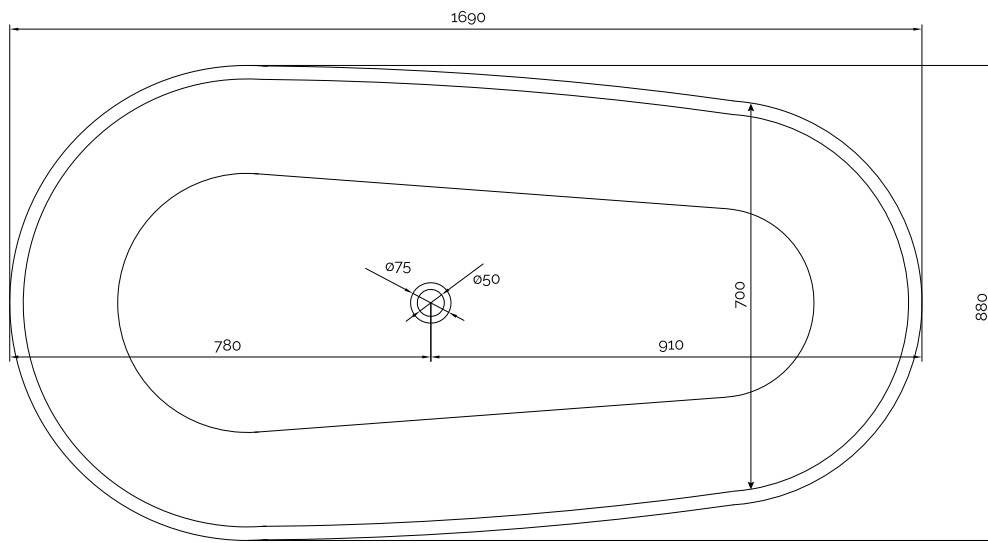

# Hammershus Badewanne

10 year  
guarantee  
Acovi®

timeless  
danish  
design

made  
to  
measure

# Hammershus Badewanne

## SPECIFICATIONS

<b>Produktnummer:</b>	40030014
<b>EAN13:</b>	5700400300148
<b>Farbe:</b>	Matte white
<b>Liter:</b>	300 Überlauf
<b>Size product:</b>	55cm / 169cm / 88cm netto
<b>Weight product:</b>	165kg netto
<b>Size packaging:</b>	70cm / 179cm / 98cm brutto
<b>Weight packaging:</b>	205kg brutto
<b>Material:</b>	Acovi® Solid Surface

10 Jahre Garantie gegen inneren Bruch und für Farbechtheit.

Bathtub is inclusive waste, trap and 80cm drain hose.

Bathtub has an overflow.

10 year  
guarantee  
Acovi®

timeless  
danish  
design

made  
to  
measure