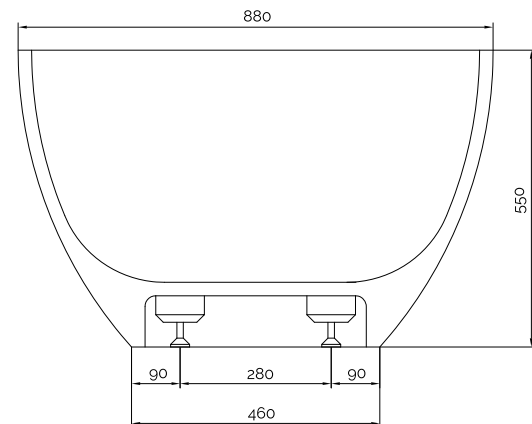

Hammershus Badewanne

10 year
guarantee
Acovi®

timeless
danish
design

made
to
measure