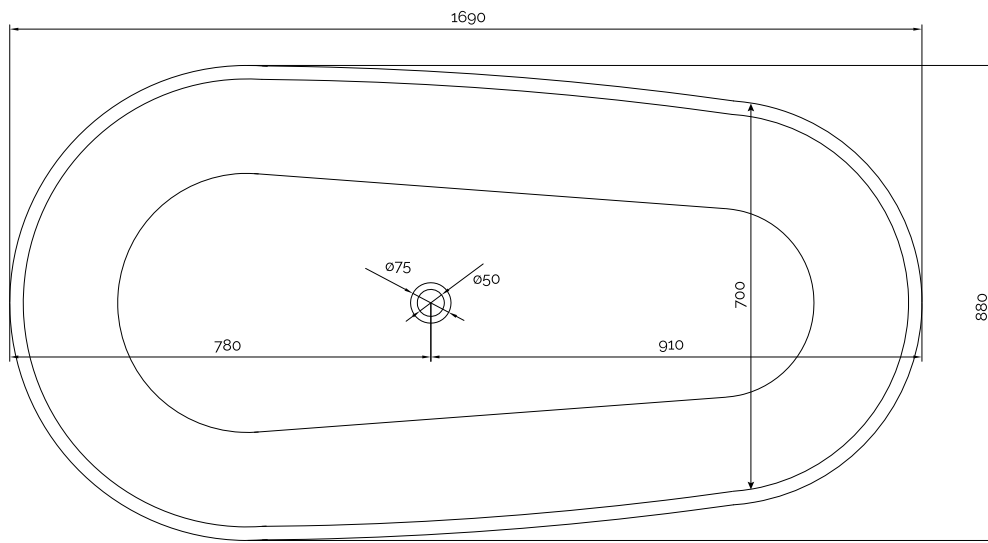

Hammershus Badewanne

10 year
guarantee
Acovi®

timeless
danish
design

made
to
measure

Hammershus Badewanne

SPECIFICATIONS

Produktnummer:	40030014
EAN13:	5700400300148
Farbe:	Matte white
Liter:	300 Überlauf
Size product:	55cm / 169cm / 88cm netto
Weight product:	165kg netto
Size packaging:	70cm / 179cm / 98cm brutto
Weight packaging:	205kg brutto
Material:	Acovi® Solid Surface

10 Jahre Garantie gegen inneren Bruch und für Farbechtheit.

Bathtub is inclusive waste, trap and 80cm drain hose.

Bathtub has an overflow.

The trap has a drain of 3,8 cm

10 year
guarantee
Acovi®

timeless
danish
design

made
to
measure