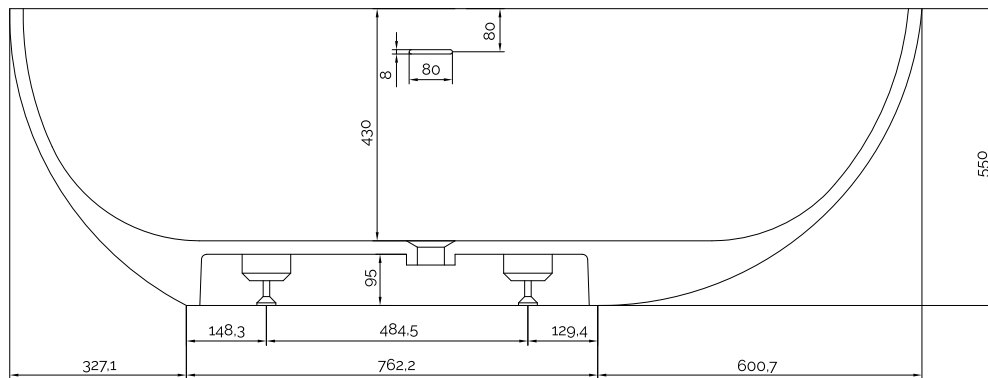

Hammershus Badewanne

10 year
guarantee
Acovi®

timeless
danish
design

made
to
measure

Hammershus Badewanne

SPECIFICATIONS

Produktnummer:	40030014
EAN13:	5700400300148
Farbe:	Matte white
Liter:	300 Überlauf
Size product:	55cm / 169cm / 88cm netto
Weight product:	165kg netto
Size packaging:	70cm / 179cm / 98cm brutto
Weight packaging:	205kg brutto
Material:	Acovi® Solid Surface

10 Jahre Garantie gegen inneren Bruch und für Farbechtheit.

Bathtub is inclusive waste, trap and 80cm drain hose.

Bathtub has an overflow.

The trap has a drain of 3,8 cm

10 year
guarantee
Acovi®

timeless
danish
design

made
to
measure