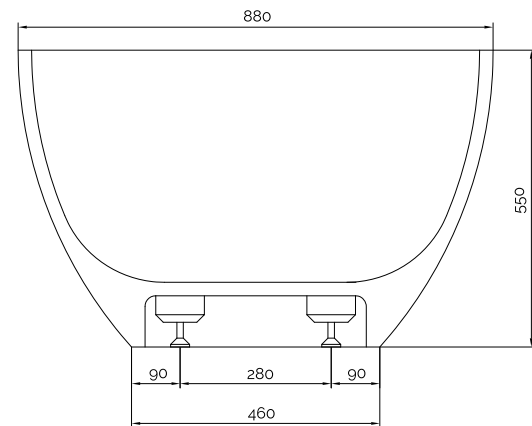

Hammershus Badewanne

10 year
guarantee
Acovi®

timeless
danish
design

made
to
measure

Hammershus Badewanne

SPECIFICATIONS

Produktnummer:	40030014
EAN13:	5700400300148
Farbe:	Matte white
Liter:	300 Überlauf
Size product:	55cm / 169cm / 88cm netto
Weight product:	165kg netto
Size packaging:	70cm / 179cm / 98cm brutto
Weight packaging:	205kg brutto
Material:	Acovi® Solid Surface

10 Jahre Garantie gegen inneren Bruch und für Farbechtheit.

Bathtub is inclusive waste, trap and 80cm drain hose.

Bathtub has an overflow.

The trap has a drain of 3,8 cm

10 year
guarantee
Acovi®

timeless
danish
design

made
to
measure