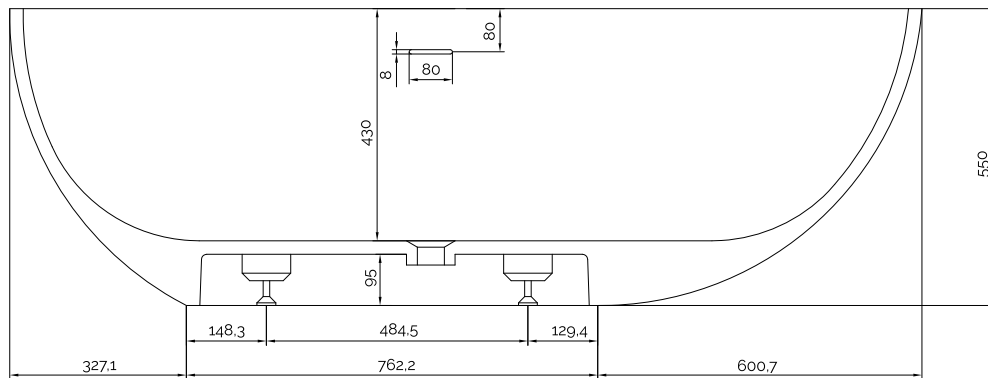

Hammershus Badewanne

10 year
guarantee
Acovi®

timeless
danish
design

made
to
measure