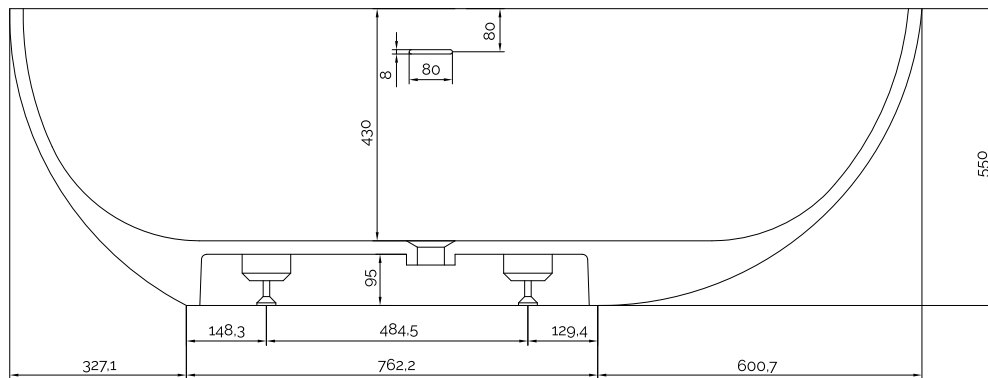

Hammershus bathtub

10 year
guarantee
Acovi®

timeless
danish
design

made
to
measure

Hammershus bathtub

SPECIFICATIONS

SKU:	40030014
EAN13:	5700400300148
Colour:	Matte white
Litre:	300 overflow
Size product:	55cm / 169cm / 88cm net
Weight product:	165kg net
Size packaging:	70cm / 179cm / 98cm brutto
Weight packaging:	205kg brutto
Material:	Acovi® Solid Surface

made
to
measure