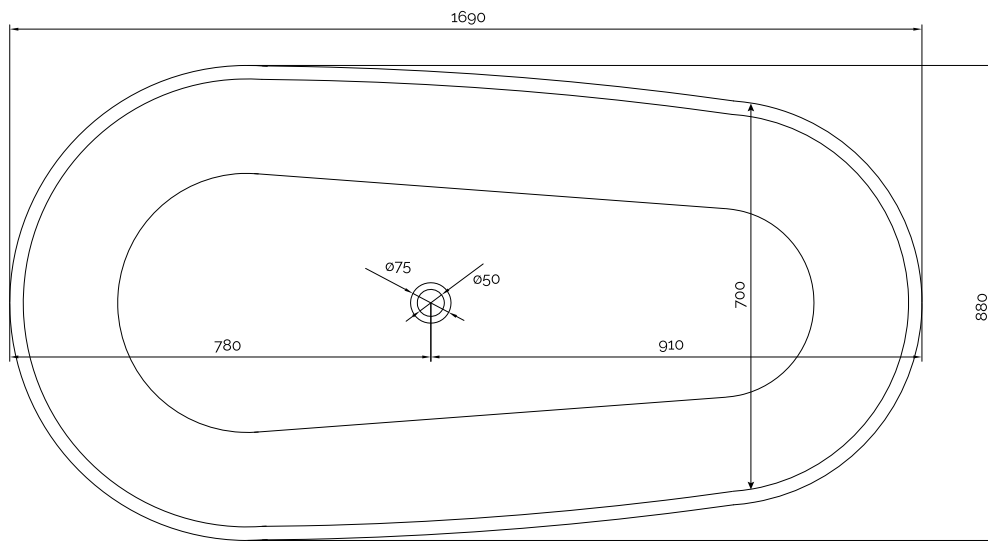

# Hammershus bathtub

10 year  
guarantee  
Acovi®

timeless  
danish  
design

made  
to  
measure

# Hammershus bathtub

## SPECIFICATIONS

<b>SKU:</b>	40030014
<b>EAN13:</b>	5700400300148
<b>Colour:</b>	Matte white
<b>Litre:</b>	300 overflow
<b>Size product:</b>	55cm / 169cm / 88cm net
<b>Weight product:</b>	165kg net
<b>Size packaging:</b>	70cm / 179cm / 98cm brutto
<b>Weight packaging:</b>	205kg brutto
<b>Material:</b>	Acovi® Solid Surface

made  
to  
measure