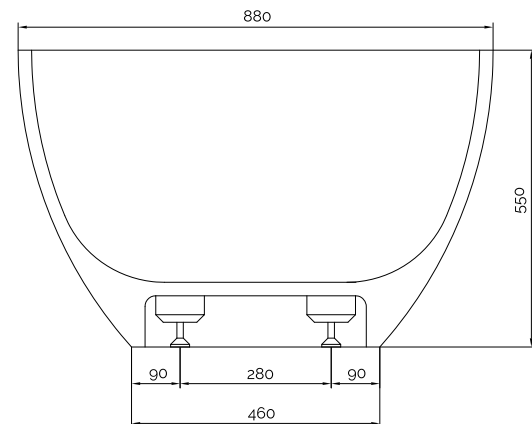

Hammershus bathtub

10 year
guarantee
Acovi®

timeless
danish
design

made
to
measure

Hammershus bathtub

SPECIFICATIONS

SKU:	40030014
EAN13:	5700400300148
Colour:	Matte white
Litre:	300 overflow
Size product:	55cm / 169cm / 88cm net
Weight product:	165kg net
Size packaging:	70cm / 179cm / 98cm brutto
Weight packaging:	205kg brutto
Material:	Acovi® Solid Surface

made
to
measure