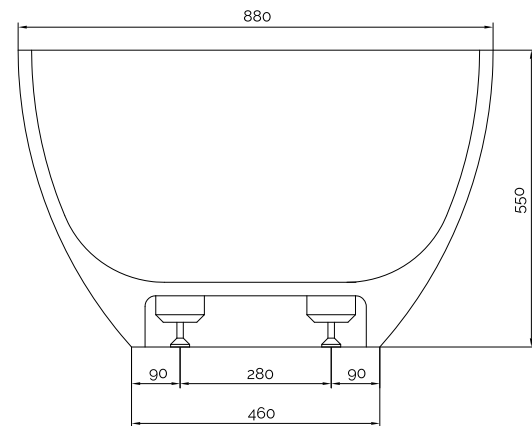

Hammershus bathtub

10 year
guarantee
Acovi®

timeless
danish
design

made
to
measure

Hammershus bathtub

SPECIFICATIONS

SKU:	40030014
EAN13:	5700400300148
Colour:	Matte white
Litre:	300 overflow
Size product:	55cm / 169cm / 88cm net
Weight product:	165kg net
Size packaging:	70cm / 179cm / 98cm brutto
Weight packaging:	205kg brutto
Material:	Acovi® Solid Surface

made
to
measure