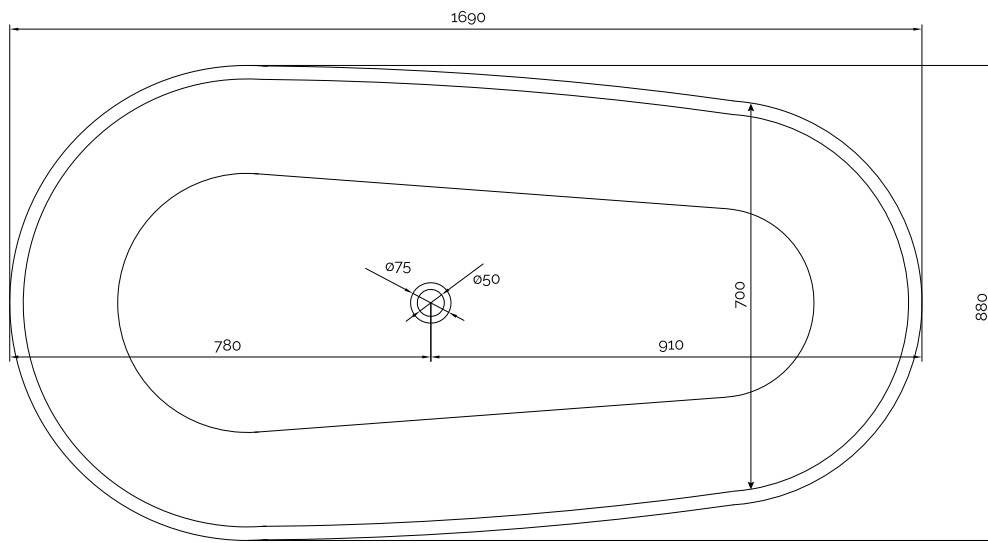

Hammershus bathtub

10 year
guarantee
Acovi®

timeless
danish
design

made
to
measure

Hammershus bathtub

SPECIFICATIONS

SKU:	40030014
EAN13:	5700400300148
Colour:	Matte white
Litre:	300 overflow
Size product:	55cm / 169cm / 88cm net
Weight product:	165kg net
Size packaging:	70cm / 179cm / 98cm brutto
Weight packaging:	205kg brutto
Material:	Acovi® Solid Surface

10 year guarantee on Acovi® products against internal breakage and on colour fastness.

Bathtub is inclusive waste, trap and 80cm drain hose.

Bathtub has an overflow.

10 year
guarantee
Acovi®

timeless
danish
design

made
to
measure