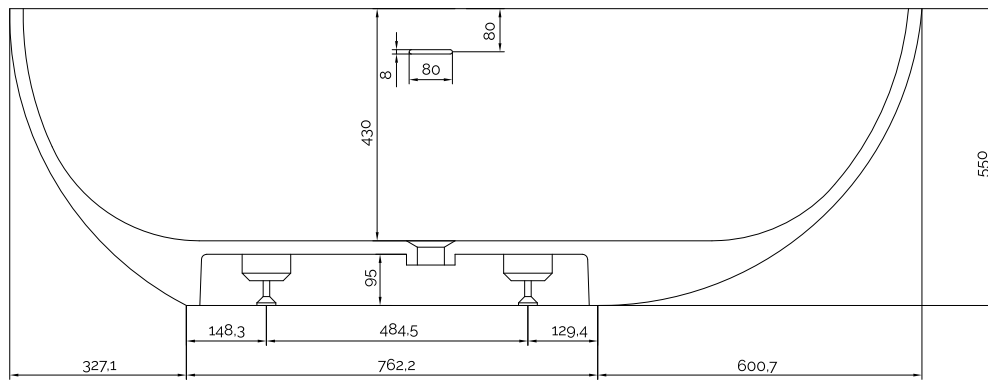

Hammershus bathtub

10 year
guarantee
Acovi®

timeless
danish
design

made
to
measure

Hammershus bathtub

SPECIFICATIONS

SKU:	40030014
EAN13:	5700400300148
Colour:	Matte white
Litre:	300 overflow
Size product:	55cm / 169cm / 88cm net
Weight product:	165kg net
Size packaging:	70cm / 179cm / 98cm brutto
Weight packaging:	205kg brutto
Material:	Acovi® Solid Surface

made
to
measure