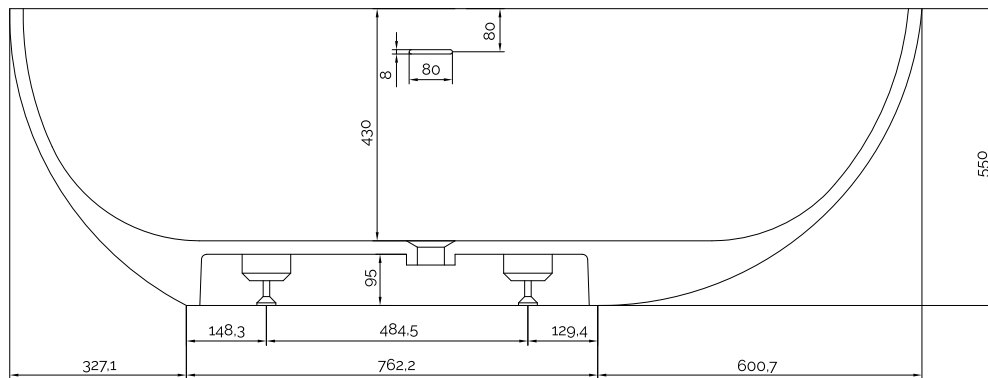

Hammershus amme

10 year
guarantee
Acovi®

timeless
danish
design

made
to
measure

Hammershus amme

SPECIFICATIONS

SKU:	40030014
EAN13:	5700400300148
Väri:	Mattavalkoinen Acovi®
Litraa:	300 ylivuoto
Size product:	55cm / 169cm / 88cm netto
Weight product:	165kg netto
Size packaging:	70cm / 179cm / 98cm brutto
Weight packaging:	205kg brutto
Materiaali:	Acovi® Solid Surface