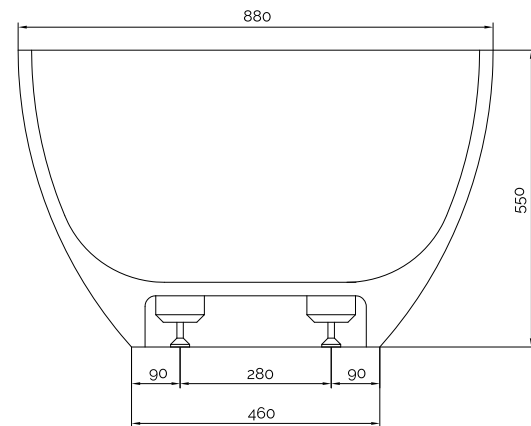

Hammershus amme

10 year
guarantee
Acovi®

timeless
danish
design

made
to
measure

Hammershus amme

SPECIFICATIONS

SKU:	40030014
EAN13:	5700400300148
Väri:	Mattavalkoinen Acovi®
Litraa:	300 ylivuoto
Size product:	55cm / 169cm / 88cm netto
Weight product:	165kg netto
Size packaging:	70cm / 179cm / 98cm brutto
Weight packaging:	205kg brutto
Materiaali:	Acovi® Solid Surface