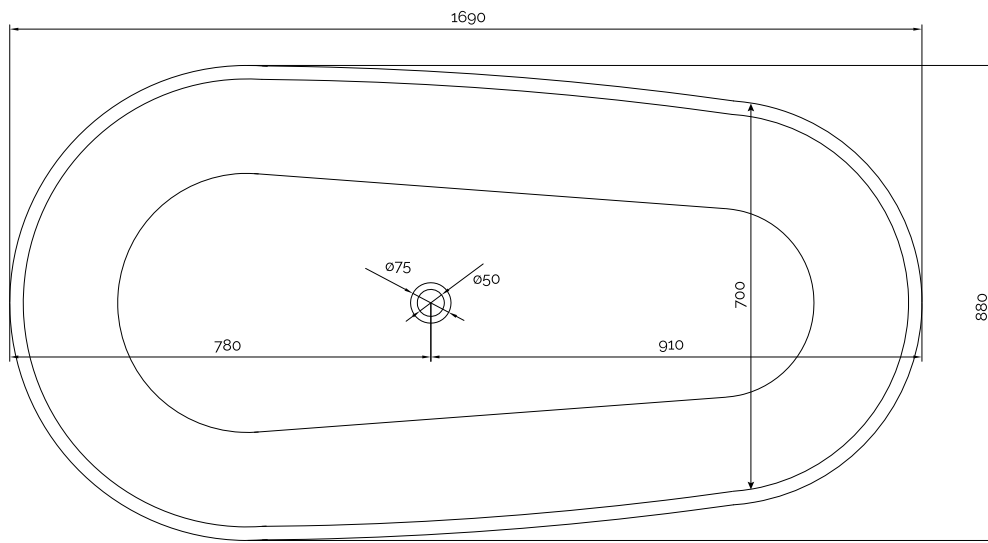

Hammershus amme

10 year
guarantee
Acovi®

timeless
danish
design

made
to
measure

Hammershus amme

SPECIFICATIONS

SKU:	40030014
EAN13:	5700400300148
Väri:	Mattavalkoinen Acovi®
Litraa:	300 ylivuoto
Size product:	55cm / 169cm / 88cm netto
Weight product:	165kg netto
Size packaging:	70cm / 179cm / 98cm brutto
Weight packaging:	205kg brutto
Materiaali:	Acovi® Solid Surface