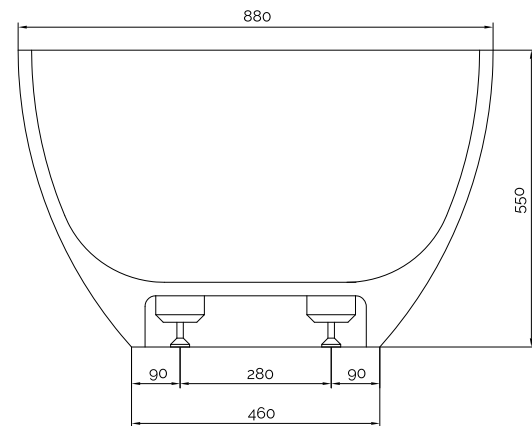

Hammershus bathtub

10 year
guarantee
Acovi®

timeless
danish
design

made
to
measure

Hammershus bathtub

SPECIFICATIONS

SKU:	40030014
EAN13:	5700400300148
Colour:	Matte white
Litre:	300 overflow
Size product:	55cm / 169cm / 88cm netto
Weight product:	165kg netto
Size packaging:	70cm / 179cm / 98cm brutto
Weight packaging:	205kg brutto
Material:	Acovi® Solid Surface

10 year guarantee on Acovi® products against internal breakage and on colour fastness.

Bathtub is inclusive waste, trap and 80cm drain hose.

Bathtub has an overflow.

The trap has a drain of 3,8 cm

10 year
guarantee
Acovi®