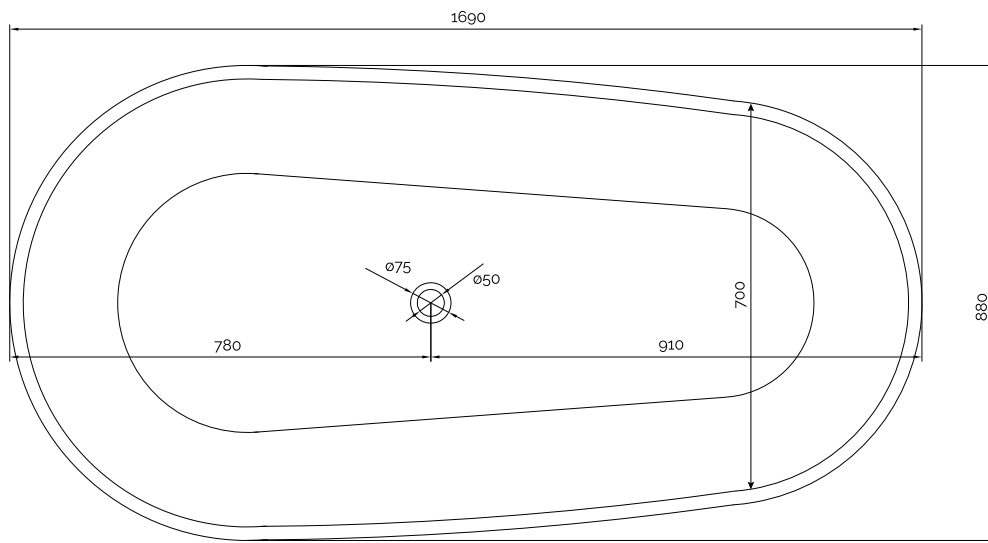

# Hammershus bathtub

10 year  
guarantee  
Acovi®

timeless  
danish  
design

made  
to  
measure

# Hammershus bathtub

## SPECIFICATIONS

|                          |                            |
|--------------------------|----------------------------|
| <b>SKU:</b>              | 40030014                   |
| <b>EAN13:</b>            | 5700400300148              |
| <b>Colour:</b>           | Matte white                |
| <b>Litre:</b>            | 300 overflow               |
| <b>Size product:</b>     | 55cm / 169cm / 88cm netto  |
| <b>Weight product:</b>   | 165kg netto                |
| <b>Size packaging:</b>   | 70cm / 179cm / 98cm brutto |
| <b>Weight packaging:</b> | 205kg brutto               |
| <b>Material:</b>         | Acovi® Solid Surface       |

made  
to  
measure