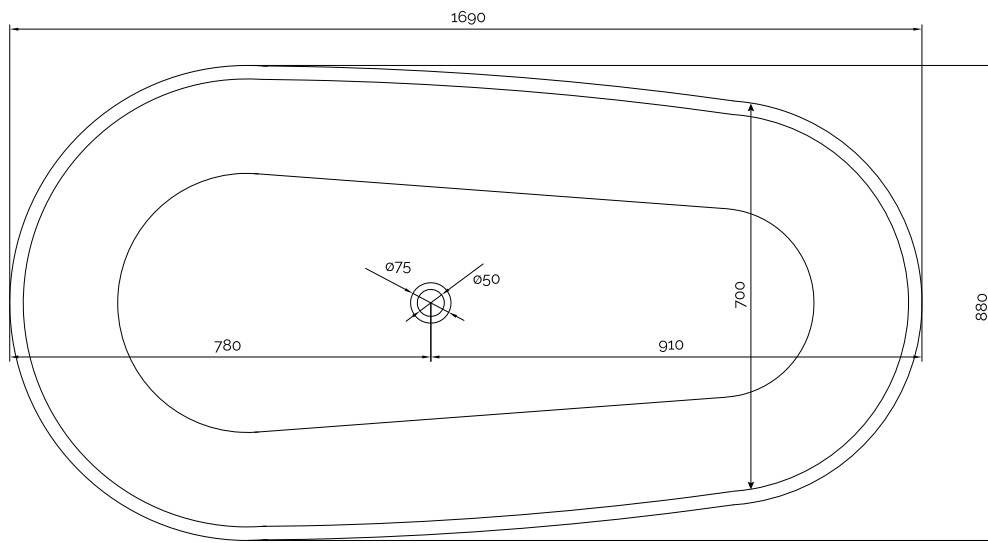

Hammershus bathtub

10 year
guarantee
Acovi®

timeless
danish
design

made
to
measure

Hammershus bathtub

SPECIFICATIONS

SKU:	40030014
EAN13:	5700400300148
Colour:	Matte white
Litre:	300 overflow
Size product:	55cm / 169cm / 88cm netto
Weight product:	165kg netto
Size packaging:	70cm / 179cm / 98cm brutto
Weight packaging:	205kg brutto
Material:	Acovi® Solid Surface

10 year guarantee on Acovi® products against internal breakage and on colour fastness.

Bathtub is inclusive waste, trap and 80cm drain hose.

Bathtub has an overflow.

The trap has a drain of 3,8 cm

10 year
guarantee
Acovi®

timeless
danish
design

made
to
measure