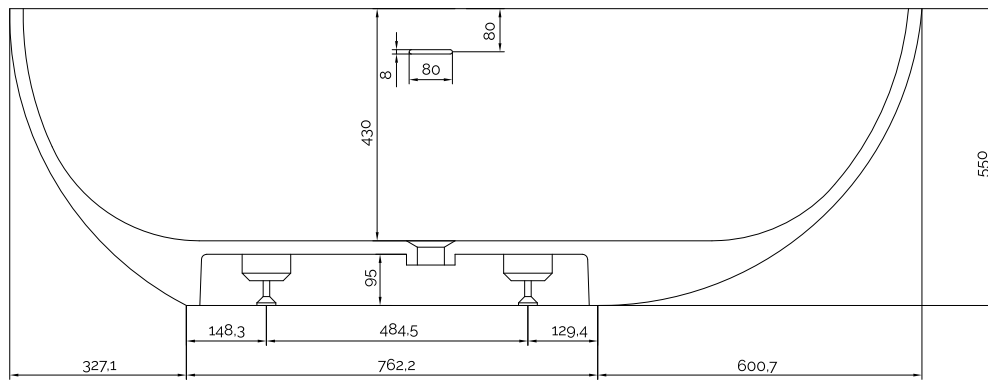

Hammershus bathtub

10 year
guarantee
Acovi®

timeless
danish
design

made
to
measure

Hammershus bathtub

SPECIFICATIONS

SKU:	40030014
EAN13:	5700400300148
Colour:	Matte white
Litre:	300 overflow
Size product:	55cm / 169cm / 88cm netto
Weight product:	165kg netto
Size packaging:	70cm / 179cm / 98cm brutto
Weight packaging:	205kg brutto
Material:	Acovi® Solid Surface

10 year guarantee on Acovi® products against internal breakage and on colour fastness.

Bathtub is inclusive waste, trap and 80cm drain hose.

Bathtub has an overflow.

The trap has a drain of 3,8 cm

10 year
guarantee
Acovi®