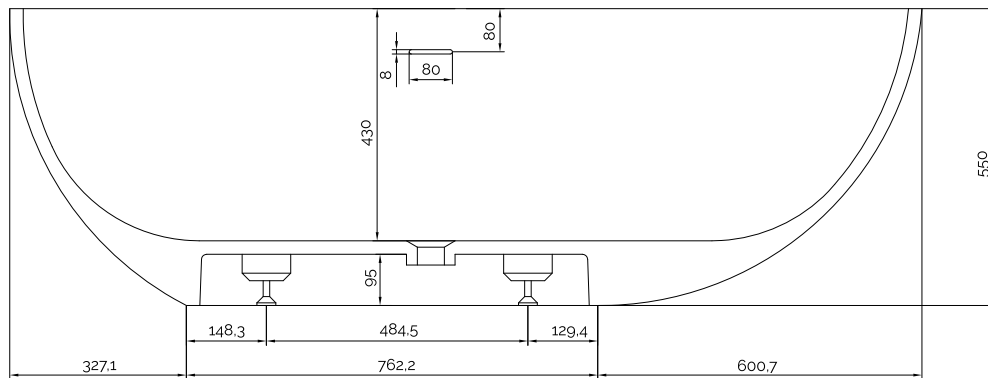

Hammershus bathtub

10 year
guarantee
Acovi®

timeless
danish
design

made
to
measure