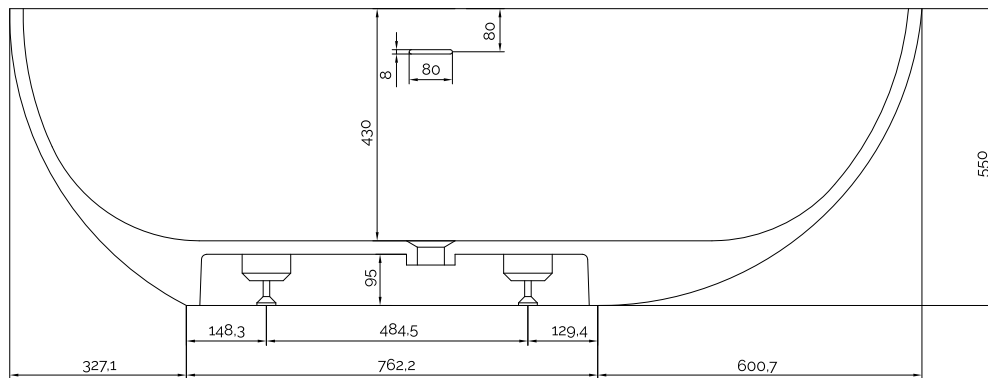

Hammershus bathtub

10 year
guarantee
Acovi®

timeless
danish
design

made
to
measure

Hammershus bathtub

SPECIFICATIONS

SKU:	40030014
EAN13:	5700400300148
Colour:	
Litre:	300 overflow
Size product:	55cm / 169cm / 88cm netto
Weight product:	165kg netto
Size packaging:	70cm / 179cm / 98cm brutto
Weight packaging:	205kg brutto
Material:	Acovi® Solid Surface

made
to
measure