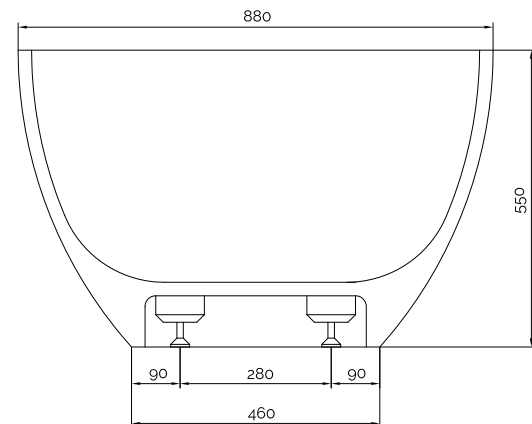

Hammershus bathtub

10 year
guarantee
Acovi®

timeless
danish
design

made
to
measure

Hammershus bathtub

SPECIFICATIONS

SKU:	40030014
EAN13:	5700400300148
Colour:	
Litre:	300 overflow
Size product:	55cm / 169cm / 88cm netto
Weight product:	165kg netto
Size packaging:	70cm / 179cm / 98cm brutto
Weight packaging:	205kg brutto
Material:	Acovi® Solid Surface

made
to
measure