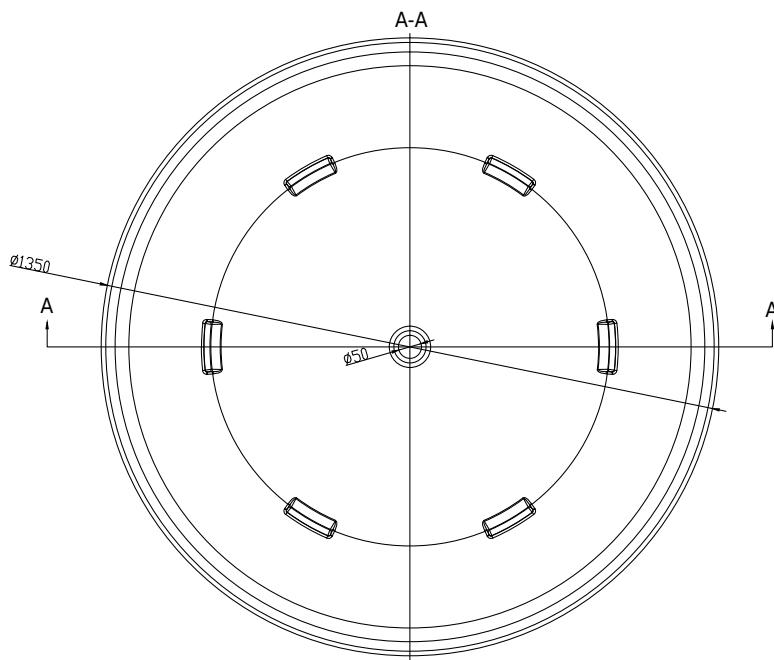

Tromsø bathtub

10 year
guarantee
Acovi®

timeless
danish
design

made
to
measure

Tromsø bathtub

SPECIFICATIONS

SKU:	40030004
EAN13:	5700400300049
Colour:	Matte white
Litre:	400 overflow
Size product:	48cm / 135cm / 135cm netto
Weight product:	150kg netto
Size packaging:	64cm / 145cm / 145cm brutto
Weight packaging:	195kg brutto
Material:	Acovi® Solid Surface

10 year guarantee on Acovi® products against internal breakage and on colour fastness.

Bathtub is inclusive waste, trap and 80cm drain hose.

10 year
guarantee
Acovi®

timeless
danish
design

made
to
measure