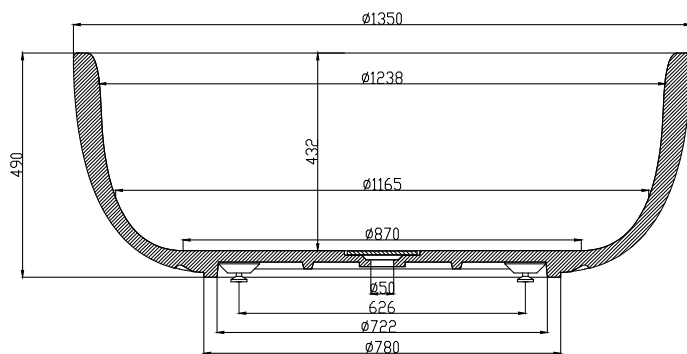

Tromsø Badewanne

10 year
guarantee
Acovi®

timeless
danish
design

made
to
measure

Tromsø Badewanne

SPECIFICATIONS

Produktnummer:	40030004
EAN13:	5700400300049
Farbe:	Matte white
Liter:	400 Überlauf
Size product:	48cm / 135cm / 135cm netto
Weight product:	150kg netto
Size packaging:	64cm / 145cm / 145cm brutto
Weight packaging:	195kg brutto
Material:	Acovi® Solid Surface

10 Jahre Garantie gegen inneren Bruch und für Farbechtheit.

Bathtub is inclusive waste, trap and 80cm drain hose.

The trap has a drain of 3,8 cm

10 year
guarantee
Acovi®

timeless
danish
design

made
to
measure