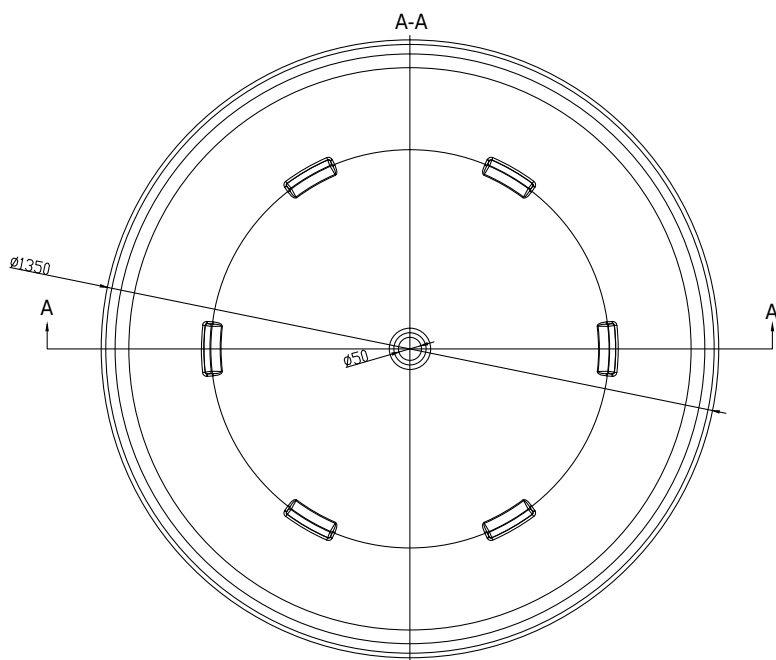

Tromsø Badewanne

10 year
guarantee
Acovi®

timeless
danish
design

made
to
measure

Tromsø Badewanne

SPECIFICATIONS

Produktnummer:	40030004
EAN13:	5700400300049
Farbe:	Matte white
Liter:	400 Überlauf
Size product:	48cm / 135cm / 135cm netto
Weight product:	150kg netto
Size packaging:	64cm / 145cm / 145cm brutto
Weight packaging:	195kg brutto
Material:	Acovi® Solid Surface

10 Jahre Garantie gegen inneren Bruch und für Farbechtheit.

Bathtub is inclusive waste, trap and 80cm drain hose.

The trap has a drain of 3,8 cm

10 year
guarantee
Acovi®

timeless
danish
design

made
to
measure