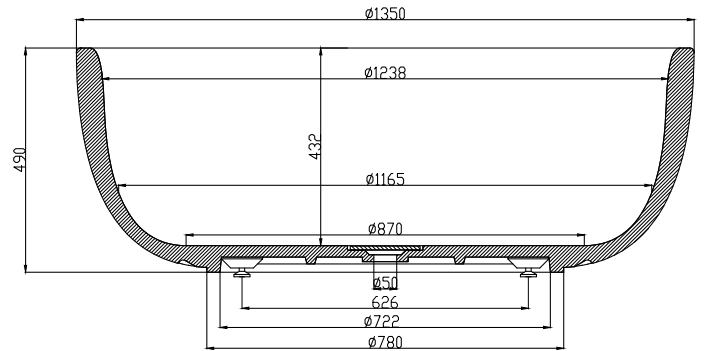

Tromsø bathtub

10 year
guarantee
Acovi®

timeless
danish
design

made
to
measure

Tromsø bathtub

SPECIFICATIONS

SKU:	40030004
EAN13:	5700400300049
Colour:	Matte white
Litre:	400 overflow
Size product:	48cm / 135cm / 135cm net
Weight product:	150kg net
Size packaging:	64cm / 145cm / 145cm brutto
Weight packaging:	195kg brutto
Material:	Acovi® Solid Surface

10 year guarantee on Acovi® products against internal breakage and on colour fastness.

Bathtub is inclusive waste, trap and 80cm drain hose.

10 year
guarantee
Acovi®

timeless
danish
design

made
to
measure