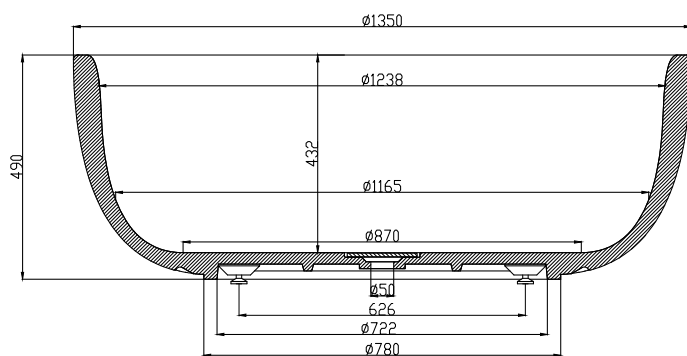

Tromsø bathtub

10 year
guarantee
Acovi®

timeless
danish
design

made
to
measure