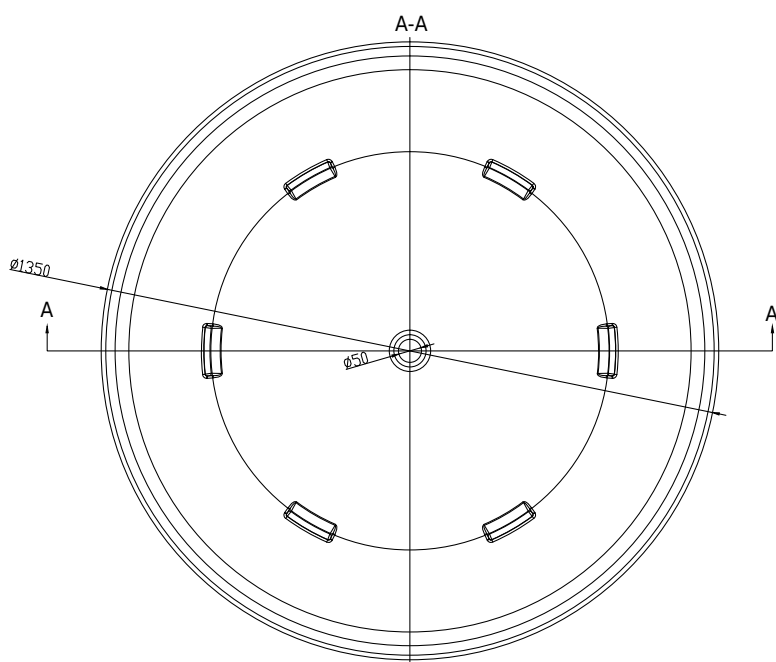

Tromsø bathtub

10 year
guarantee
Acovi®

timeless
danish
design

made
to
measure