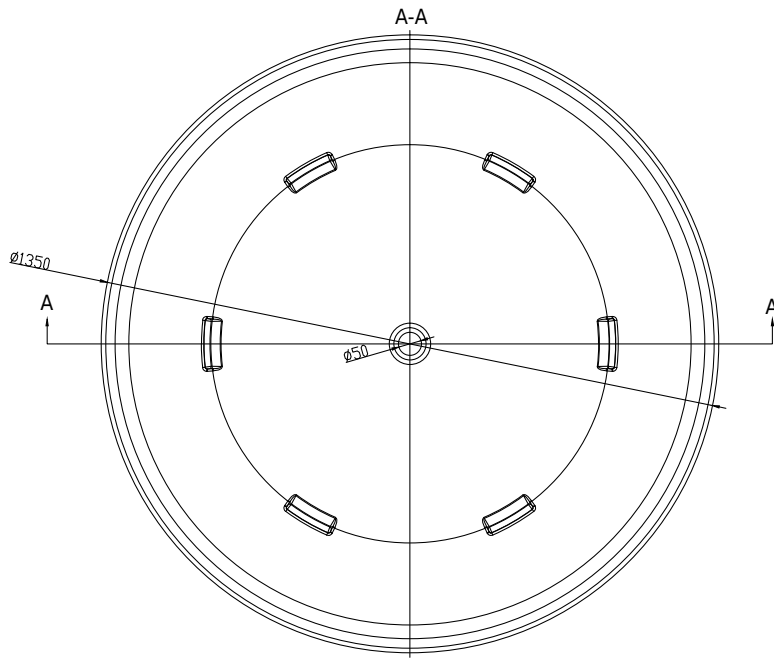

Tromsø bathtub

10 year
guarantee
Acovi®

timeless
danish
design

made
to
measure