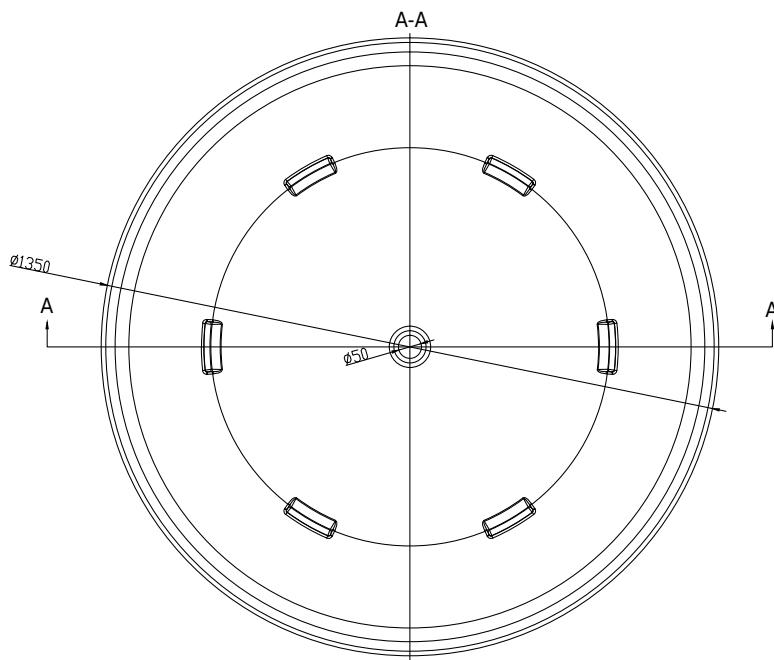

Tromsø bathtub

10 year
guarantee
Acovi®

timeless
danish
design

made
to
measure

Tromsø bathtub

SPECIFICATIONS

SKU:	40030004
EAN13:	5700400300049
Colour:	Matte white
Litre:	400 overflow
Size product:	48cm / 135cm / 135cm net
Weight product:	150kg net
Size packaging:	64cm / 145cm / 145cm brutto
Weight packaging:	195kg brutto
Material:	Acovi® Solid Surface

10 year guarantee on Acovi® products against internal breakage and on colour fastness.

Bathtub is inclusive waste, trap and 80cm drain hose.

10 year
guarantee
Acovi®

timeless
danish
design

made
to
measure