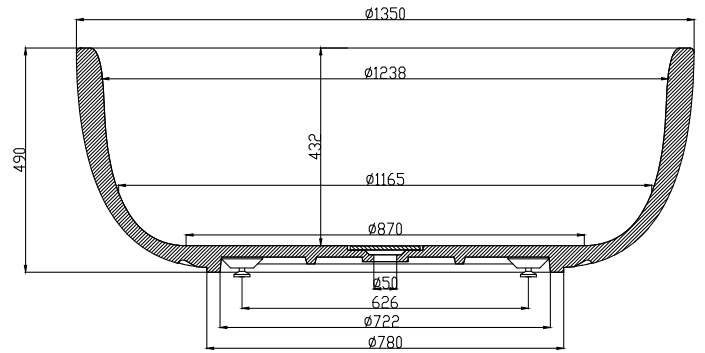

# Tromsø bathtub

10 year  
guarantee  
Acovi®

timeless  
danish  
design

made  
to  
measure

# Tromsø bathtub

## SPECIFICATIONS

<b>SKU:</b>	40030004
<b>EAN13:</b>	5700400300049
<b>Colour:</b>	Matte white
<b>Litre:</b>	400 overflow
<b>Size product:</b>	48cm / 135cm / 135cm net
<b>Weight product:</b>	150kg net
<b>Size packaging:</b>	64cm / 145cm / 145cm brutto
<b>Weight packaging:</b>	195kg brutto
<b>Material:</b>	Acovi® Solid Surface

10 year guarantee on Acovi® products against internal breakage and on colour fastness.

Bathtub is inclusive waste, trap and 80cm drain hose.

10 year  
guarantee  
Acovi®

timeless  
danish  
design

made  
to  
measure