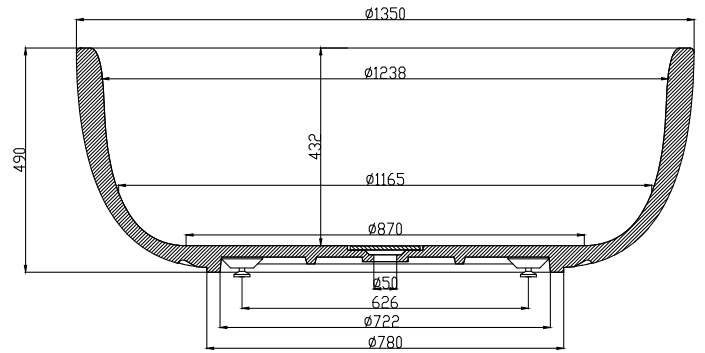

Tromsø bathtub

10 year
guarantee
Acovi®

timeless
danish
design

made
to
measure

Tromsø bathtub

SPECIFICATIONS

SKU:	40030004
EAN13:	5700400300049
Colour:	Matte white
Litre:	400 overflow
Size product:	48cm / 135cm / 135cm net
Weight product:	150kg net
Size packaging:	64cm / 145cm / 145cm brutto
Weight packaging:	195kg brutto
Material:	Acovi® Solid Surface

10 year guarantee on Acovi® products against internal breakage and on colour fastness.

Bathtub is inclusive waste, trap and 80cm drain hose.

10 year
guarantee
Acovi®

timeless
danish
design

made
to
measure