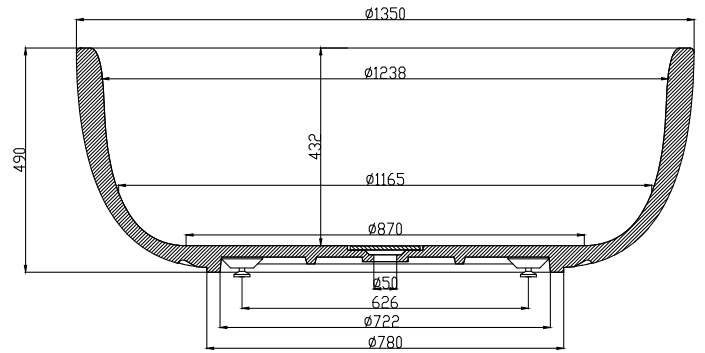

Tromsø amme

10 year
guarantee
Acovi®

timeless
danish
design

made
to
measure

Tromsø amme

SPECIFICATIONS

SKU:	40030004
EAN13:	5700400300049
Väri:	Mattavalkoinen Acovi®
Litraa:	400 ylivuoto
Size product:	48cm / 135cm / 135cm netto
Weight product:	150kg netto
Size packaging:	64cm / 145cm / 145cm brutto
Weight packaging:	195kg brutto
Materiaali:	Acovi® Solid Surface

The trap has a drain of 3,8 cm

10 year
guarantee
Acovi®

timeless
danish
design

made
to
measure