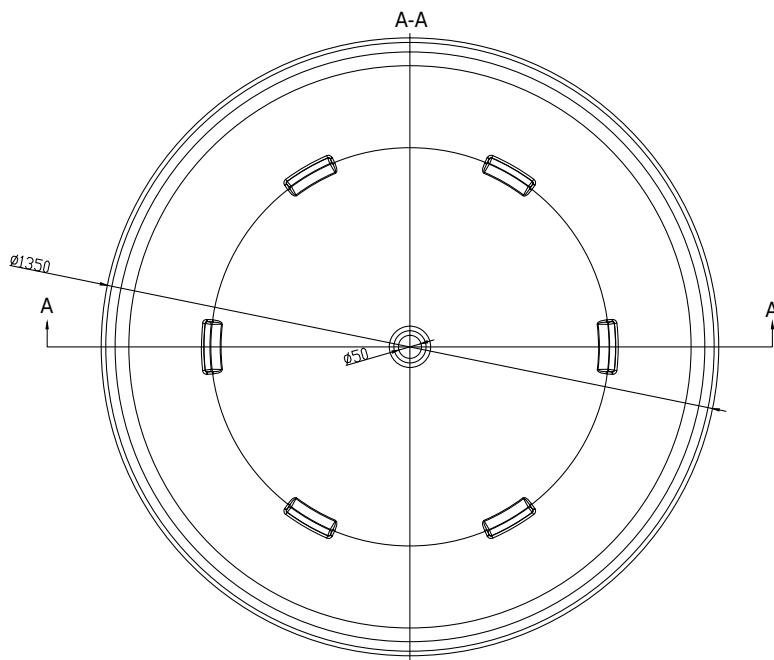

Tromsø amme

10 year
guarantee
Acovi®

timeless
danish
design

made
to
measure

Tromsø amme

SPECIFICATIONS

SKU:	40030004
EAN13:	5700400300049
Väri:	Mattavalkoinen Acovi®
Litraa:	400 ylivuoto
Size product:	48cm / 135cm / 135cm netto
Weight product:	150kg netto
Size packaging:	64cm / 145cm / 145cm brutto
Weight packaging:	195kg brutto
Materiaali:	Acovi® Solid Surface