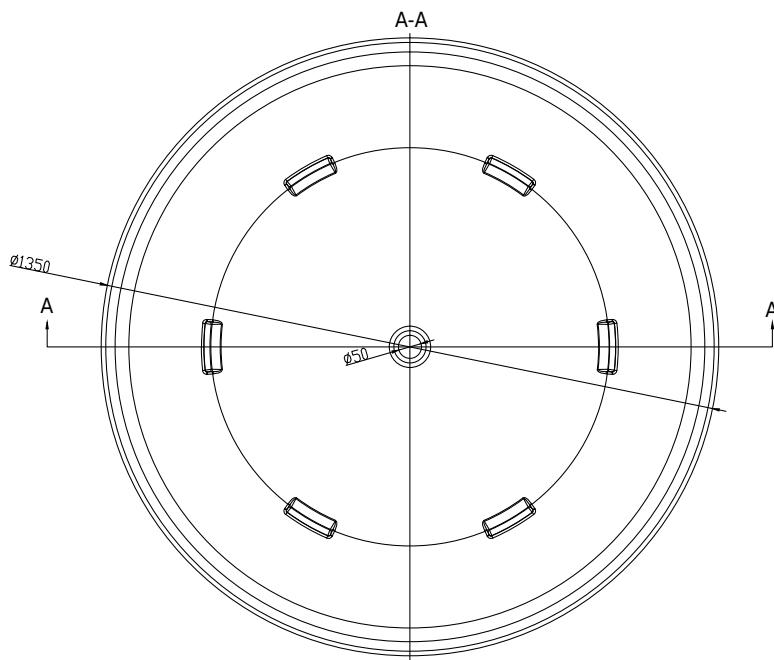

Tromsø amme

10 year
guarantee
Acovi®

timeless
danish
design

made
to
measure

Tromsø amme

SPECIFICATIONS

SKU:	40030004
EAN13:	5700400300049
Väri:	Mattavalkoinen Acovi®
Litraa:	400 ylivuoto
Size product:	48cm / 135cm / 135cm netto
Weight product:	150kg netto
Size packaging:	64cm / 145cm / 145cm brutto
Weight packaging:	195kg brutto
Materiaali:	Acovi® Solid Surface

The trap has a drain of 3,8 cm

10 year
guarantee
Acovi®

timeless
danish
design

made
to
measure