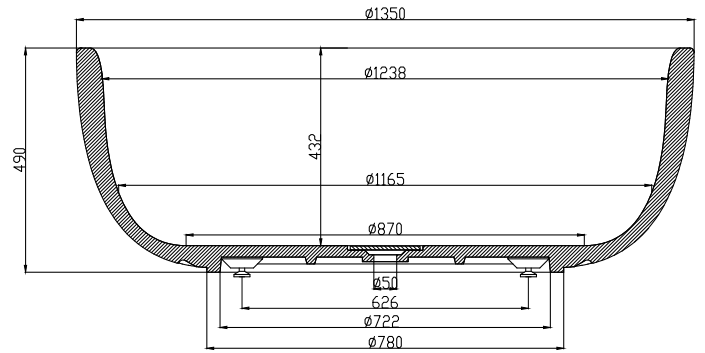

Tromsø amme

10 year
guarantee
Acovi®

timeless
danish
design

made
to
measure

Tromsø amme

SPECIFICATIONS

SKU:	40030004
EAN13:	5700400300049
Väri:	Mattavalkoinen Acovi®
Litraa:	400 ylivuoto
Size product:	48cm / 135cm / 135cm netto
Weight product:	150kg netto
Size packaging:	64cm / 145cm / 145cm brutto
Weight packaging:	195kg brutto
Materiaali:	Acovi® Solid Surface