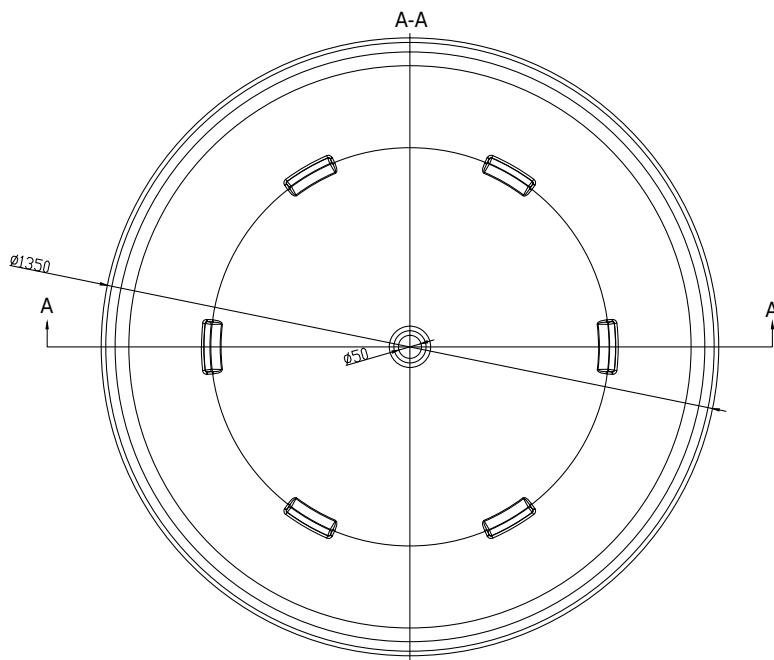

Tromsø bathtub

10 year
guarantee
Acovi®

timeless
danish
design

made
to
measure