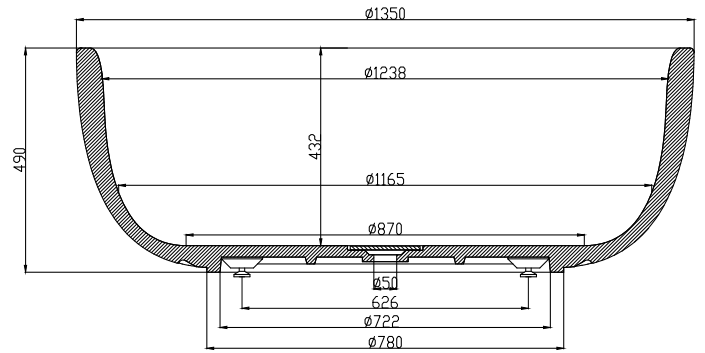

Tromsø bathtub

10 year
guarantee
Acovi®

timeless
danish
design

made
to
measure