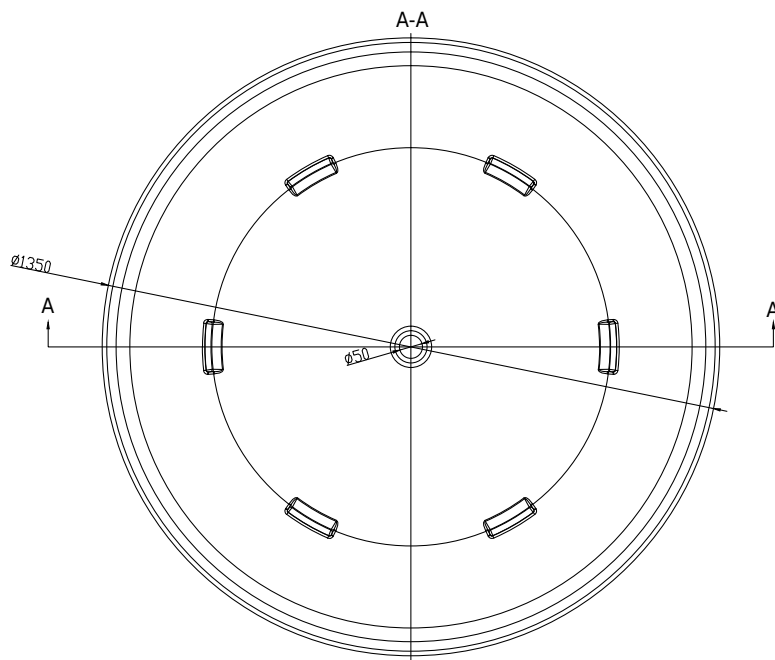

Tromsø bathtub

10 year
guarantee
Acovi®

timeless
danish
design

made
to
measure

Tromsø bathtub

SPECIFICATIONS

SKU:	40030004
EAN13:	5700400300049
Colour:	Matte white
Litre:	400 overflow
Size product:	48cm / 135cm / 135cm netto
Weight product:	150kg netto
Size packaging:	64cm / 145cm / 145cm brutto
Weight packaging:	195kg brutto
Material:	Acovi® Solid Surface

10 year guarantee on Acovi® products against internal breakage and on colour fastness.

Bathtub is inclusive waste, trap and 80cm drain hose.

10 year
guarantee
Acovi®

timeless
danish
design

made
to
measure