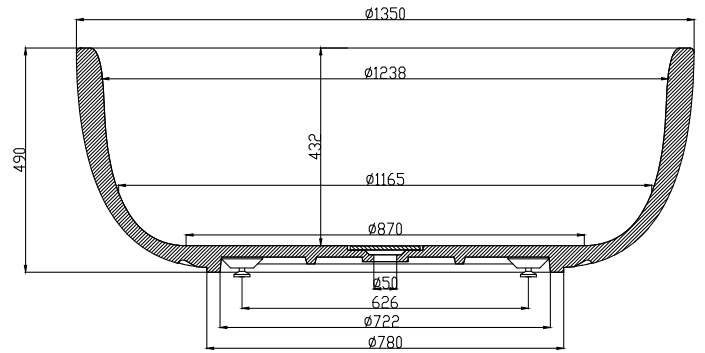

Tromsø bathtub

10 year
guarantee
Acovi®

timeless
danish
design

made
to
measure

Tromsø bathtub

SPECIFICATIONS

SKU:	40030004
EAN13:	5700400300049
Colour:	Matte white
Litre:	400 overflow
Size product:	48cm / 135cm / 135cm netto
Weight product:	150kg netto
Size packaging:	64cm / 145cm / 145cm brutto
Weight packaging:	195kg brutto
Material:	Acovi® Solid Surface

10 year guarantee on Acovi® products against internal breakage and on colour fastness.

Bathtub is inclusive waste, trap and 80cm drain hose.

10 year
guarantee
Acovi®

timeless
danish
design

made
to
measure