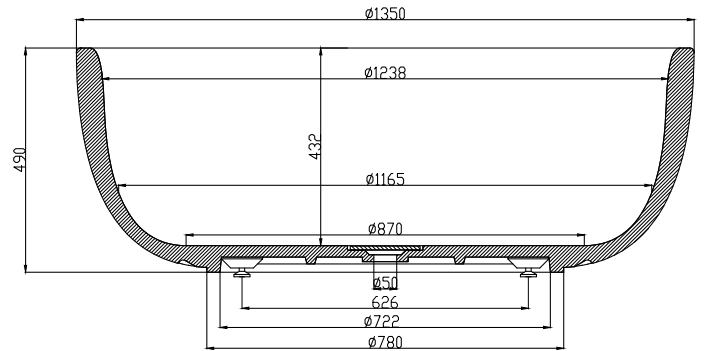

Tromsø bathtub

10 year
guarantee
Acovi®

timeless
danish
design

made
to
measure

Tromsø bathtub

SPECIFICATIONS

SKU:	40030004
EAN13:	5700400300049
Colour:	Matte white
Litre:	400 overflow
Size product:	48cm / 135cm / 135cm netto
Weight product:	150kg netto
Size packaging:	64cm / 145cm / 145cm brutto
Weight packaging:	195kg brutto
Material:	Acovi® Solid Surface

10 year guarantee on Acovi® products against internal breakage and on colour fastness.

Bathtub is inclusive waste, trap and 80cm drain hose.

10 year
guarantee
Acovi®

timeless
danish
design

made
to
measure