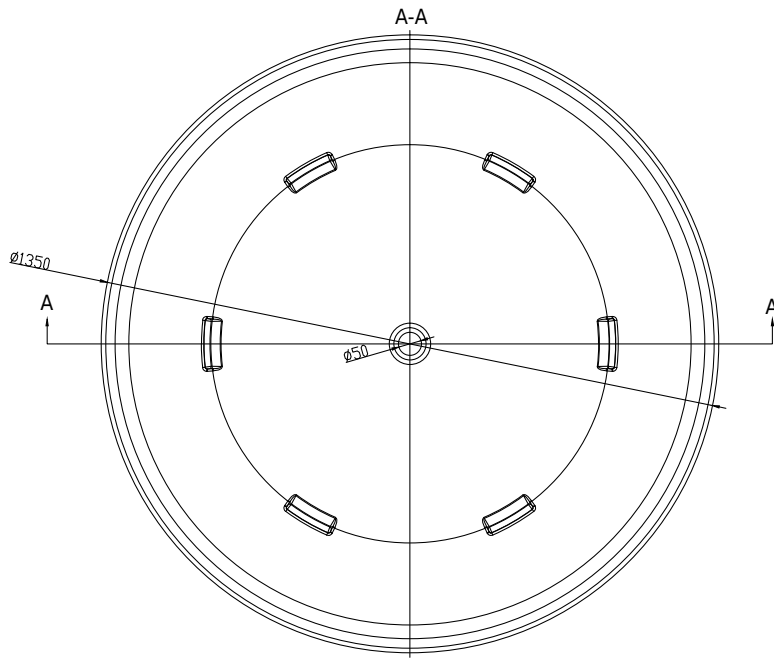

Tromsø bathtub

10 year
guarantee
Acovi®

timeless
danish
design

made
to
measure

Tromsø bathtub

SPECIFICATIONS

SKU:	40030004
EAN13:	5700400300049
Colour:	Matte white
Litre:	400 overflow
Size product:	48cm / 135cm / 135cm netto
Weight product:	150kg netto
Size packaging:	64cm / 145cm / 145cm brutto
Weight packaging:	195kg brutto
Material:	Acovi® Solid Surface

10 year guarantee on Acovi® products against internal breakage and on colour fastness.

Bathtub is inclusive waste, trap and 80cm drain hose.

10 year
guarantee
Acovi®

timeless
danish
design

made
to
measure