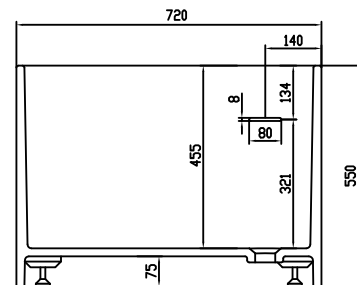

Lövestad 170 bathtub

10 year
guarantee
Acovi®

timeless
danish
design

made
to
measure

Lövestad 170 bathtub

SPECIFICATIONS

SKU:	40030006
EAN13:	5700400300063
Colour:	Matte white
Litre:	310 overflow
Size product:	55cm / 170cm / 72cm netto
Weight product:	150kg netto
Size packaging:	70cm / 180cm / 82cm brutto
Weight packaging:	195kg brutto
Material:	Acovi® Solid Surface

made
to
measure