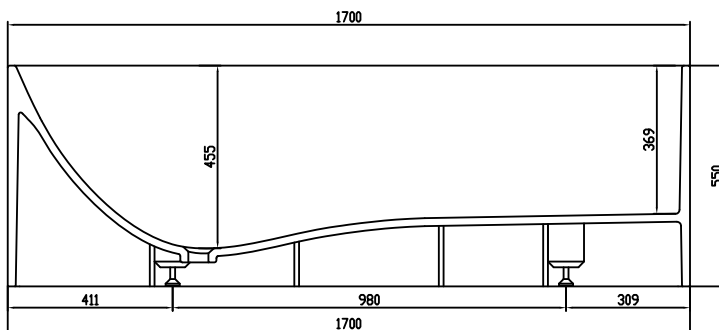

Lövestad 170 bathtub

10 year
guarantee
Acovi®

timeless
danish
design

made
to
measure

Lövestad 170 bathtub

SPECIFICATIONS

SKU:	40030006
EAN13:	5700400300063
Colour:	Matte white
Litre:	310 overflow
Size product:	55cm / 170cm / 72cm netto
Weight product:	150kg netto
Size packaging:	70cm / 180cm / 82cm brutto
Weight packaging:	195kg brutto
Material:	Acovi® Solid Surface

made
to
measure