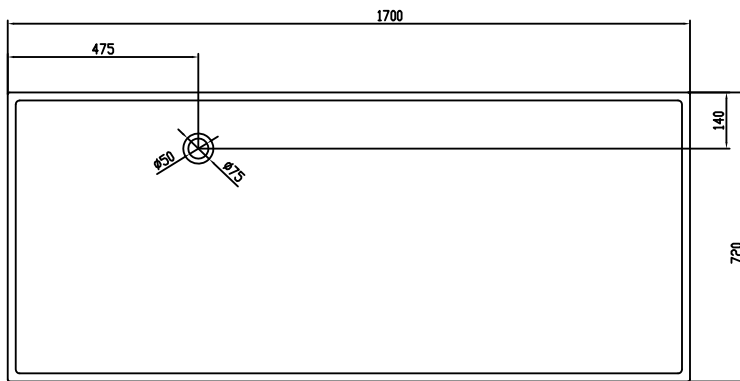

Lövestad 170 bathtub

10 year
guarantee
Acovi®

timeless
danish
design

made
to
measure

Lövestad 170 bathtub

SPECIFICATIONS

SKU:	40030006
EAN13:	5700400300063
Colour:	Matte white
Litre:	310 overflow
Size product:	55cm / 170cm / 72cm netto
Weight product:	150kg netto
Size packaging:	70cm / 180cm / 82cm brutto
Weight packaging:	195kg brutto
Material:	Acovi® Solid Surface

made
to
measure