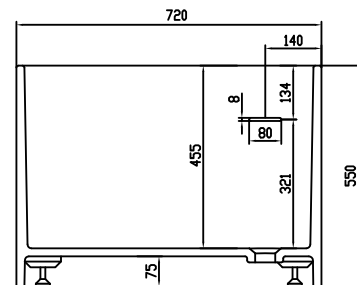

Lövestad 170 Badewanne

10 year
guarantee
Acovi®

timeless
danish
design

made
to
measure