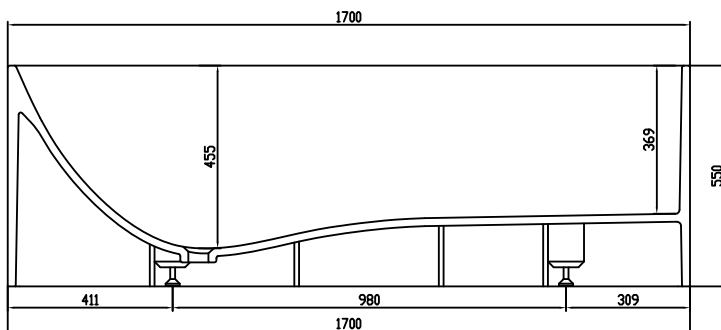

Lövestad 170 Badewanne

10 year
guarantee
Acovi®

timeless
danish
design

made
to
measure