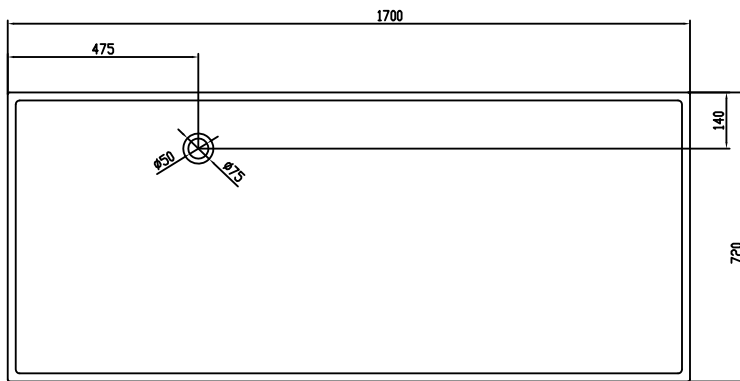

Lövestad 170 Badewanne

10 year
guarantee
Acovi®

timeless
danish
design

made
to
measure