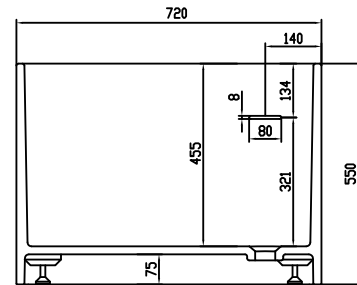

Lövestad 170 bathtub

10 year
guarantee
Acovi®

timeless
danish
design

made
to
measure

Lövestad 170 bathtub

SPECIFICATIONS

SKU:	40030006
EAN13:	5700400300063
Colour:	Matte white
Litre:	310 overflow
Size product:	55cm / 170cm / 72cm net
Weight product:	150kg net
Size packaging:	70cm / 180cm / 82cm brutto
Weight packaging:	195kg brutto
Material:	Acovi® Solid Surface

made
to
measure