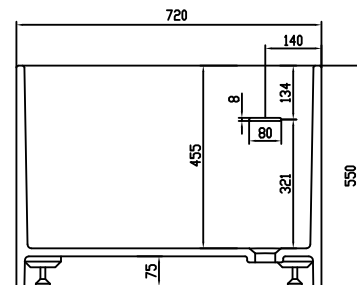

Lövestad 170 bathtub

10 year
guarantee
Acovi®

timeless
danish
design

made
to
measure

Lövestad 170 bathtub

SPECIFICATIONS

SKU:	40030006
EAN13:	5700400300063
Colour:	Matte white
Litre:	310 overflow
Size product:	55cm / 170cm / 72cm net
Weight product:	150kg net
Size packaging:	70cm / 180cm / 82cm brutto
Weight packaging:	195kg brutto
Material:	Acovi® Solid Surface

made
to
measure