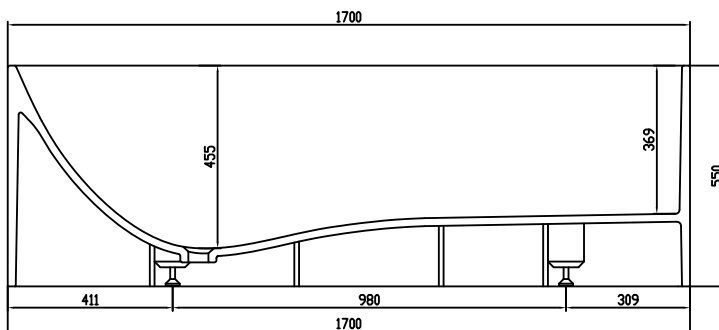

Lövestad 170 bathtub

10 year
guarantee
Acovi®

timeless
danish
design

made
to
measure

Lövestad 170 bathtub

SPECIFICATIONS

SKU:	40030006
EAN13:	5700400300063
Colour:	Matte white
Litre:	310 overflow
Size product:	55cm / 170cm / 72cm net
Weight product:	150kg net
Size packaging:	70cm / 180cm / 82cm brutto
Weight packaging:	195kg brutto
Material:	Acovi® Solid Surface

made
to
measure