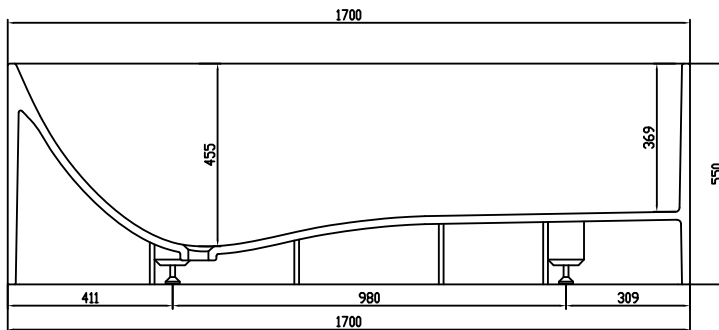

Lövestad 170 bathtub

10 year
guarantee
Acovi®

timeless
danish
design

made
to
measure

Lövestad 170 bathtub

SPECIFICATIONS

SKU:	40030006
EAN13:	5700400300063
Colour:	Matte white
Litre:	310 overflow
Size product:	55cm / 170cm / 72cm net
Weight product:	150kg net
Size packaging:	70cm / 180cm / 82cm brutto
Weight packaging:	195kg brutto
Material:	Acovi® Solid Surface

made
to
measure