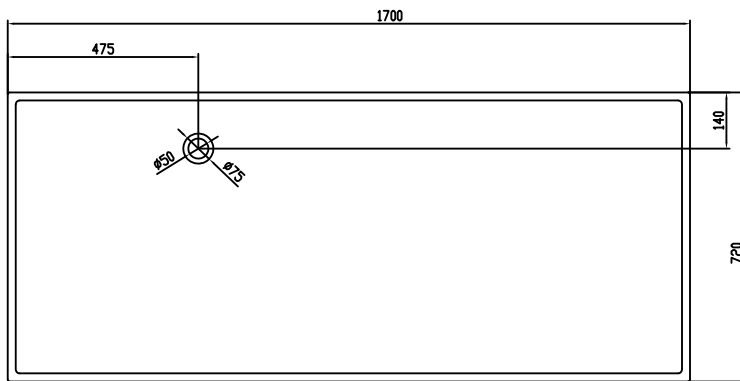

Lövestad 170 bathtub

10 year
guarantee
Acovi®

timeless
danish
design

made
to
measure

Lövestad 170 bathtub

SPECIFICATIONS

SKU:	40030006
EAN13:	5700400300063
Colour:	Matte white
Litre:	310 overflow
Size product:	55cm / 170cm / 72cm net
Weight product:	150kg net
Size packaging:	70cm / 180cm / 82cm brutto
Weight packaging:	195kg brutto
Material:	Acovi® Solid Surface

made
to
measure