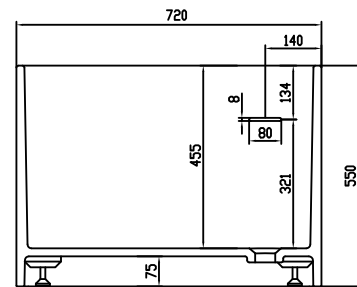

Lövestad 170 bathtub

10 year
guarantee
Acovi®

timeless
danish
design

made
to
measure

Lövestad 170 bathtub

SPECIFICATIONS

SKU:	40030006
EAN13:	5700400300063
Colour:	Matte white
Litre:	310 overflow
Size product:	55cm / 170cm / 72cm net
Weight product:	150kg net
Size packaging:	70cm / 180cm / 82cm brutto
Weight packaging:	195kg brutto
Material:	Acovi® Solid Surface

made
to
measure