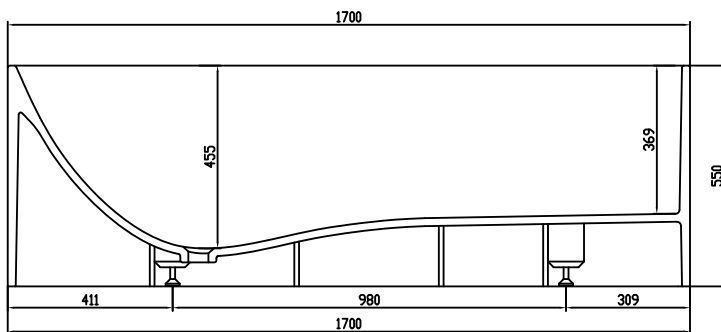

Lövestad 170 bathtub

10 year
guarantee
Acovi®

timeless
danish
design

made
to
measure

Lövestad 170 bathtub

SPECIFICATIONS

SKU:	40030006
EAN13:	5700400300063
Colour:	Matte white
Litre:	310 overflow
Size product:	55cm / 170cm / 72cm net
Weight product:	150kg net
Size packaging:	70cm / 180cm / 82cm brutto
Weight packaging:	195kg brutto
Material:	Acovi® Solid Surface

made
to
measure