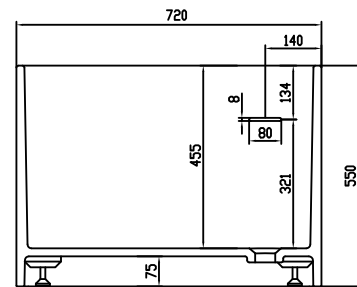

Lövestad 170 amme

10 year
guarantee
Acovi®

timeless
danish
design

made
to
measure

Lövestad 170 amme

SPECIFICATIONS

SKU:	40030006
EAN13:	5700400300063
Väri:	Mattavalkoinen Acovi®
Litraa:	310 ylivuoto
Size product:	55cm / 170cm / 72cm netto
Weight product:	150kg netto
Size packaging:	70cm / 180cm / 82cm brutto
Weight packaging:	195kg brutto
Materiaali:	Acovi® Solid Surface

The trap has a drain of 3,8 cm

10 year
guarantee
Acovi®

timeless
danish
design

made
to
measure