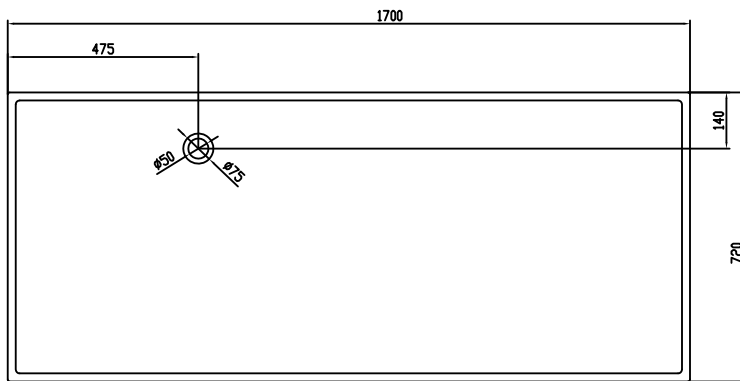

Lövestad 170 amme

10 year
guarantee
Acovi®

timeless
danish
design

made
to
measure

Lövestad 170 amme

SPECIFICATIONS

SKU:	40030006
EAN13:	5700400300063
Väri:	Mattavalkoinen Acovi®
Litraa:	310 ylivuoto
Size product:	55cm / 170cm / 72cm netto
Weight product:	150kg netto
Size packaging:	70cm / 180cm / 82cm brutto
Weight packaging:	195kg brutto
Materiaali:	Acovi® Solid Surface

The trap has a drain of 3,8 cm

10 year
guarantee
Acovi®

timeless
danish
design

made
to
measure