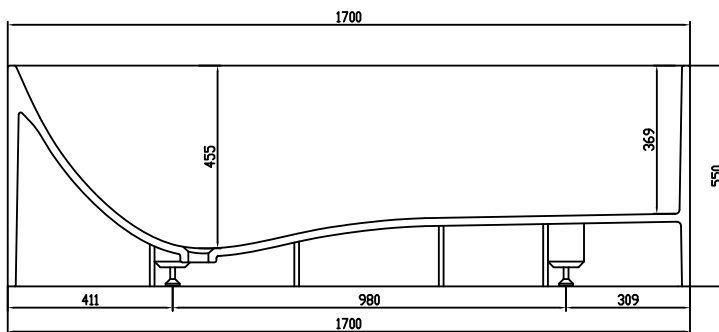

Lövestad 170 amme

10 year
guarantee
Acovi®

timeless
danish
design

made
to
measure

Lövestad 170 amme

SPECIFICATIONS

SKU:	40030006
EAN13:	5700400300063
Väri:	Mattavalkoinen Acovi®
Litraa:	310 ylivuoto
Size product:	55cm / 170cm / 72cm netto
Weight product:	150kg netto
Size packaging:	70cm / 180cm / 82cm brutto
Weight packaging:	195kg brutto
Materiaali:	Acovi® Solid Surface

The trap has a drain of 3,8 cm

10 year
guarantee
Acovi®

timeless
danish
design

made
to
measure