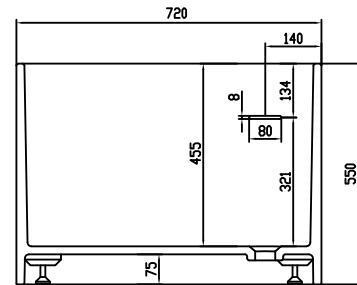

Lövestad 170 bathtub

10 year
guarantee
Acovi®

timeless
danish
design

made
to
measure

Lövestad 170 bathtub

SPECIFICATIONS

SKU:	40030006
EAN13:	5700400300063
Colour:	Matte white
Litre:	310 overflow
Size product:	55cm / 170cm / 72cm netto
Weight product:	150kg netto
Size packaging:	70cm / 180cm / 82cm brutto
Weight packaging:	195kg brutto
Material:	Acovi® Solid Surface

made
to
measure