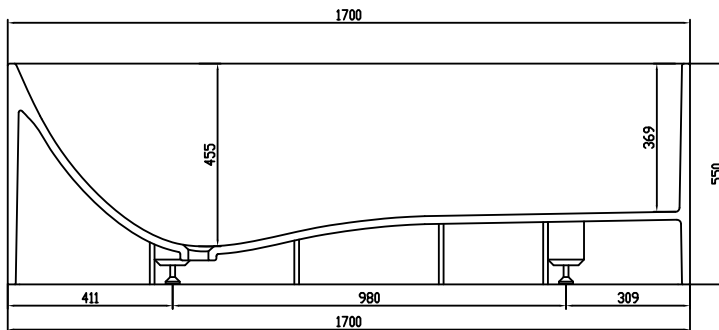

Lövestad 170 bathtub

10 year
guarantee
Acovi®

timeless
danish
design

made
to
measure

Lövestad 170 bathtub

SPECIFICATIONS

SKU:	40030006
EAN13:	5700400300063
Colour:	Matte white
Litre:	310 overflow
Size product:	55cm / 170cm / 72cm netto
Weight product:	150kg netto
Size packaging:	70cm / 180cm / 82cm brutto
Weight packaging:	195kg brutto
Material:	Acovi® Solid Surface

made
to
measure