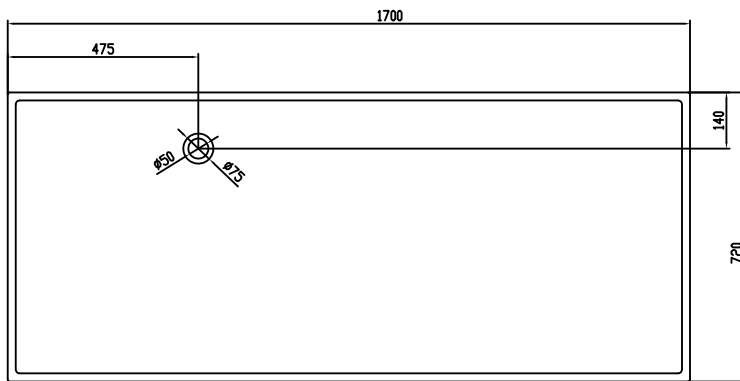

Lövestad 170 bathtub

10 year
guarantee
Acovi®

timeless
danish
design

made
to
measure

Lövestad 170 bathtub

SPECIFICATIONS

SKU:	40030006
EAN13:	5700400300063
Colour:	Matte white
Litre:	310 overflow
Size product:	55cm / 170cm / 72cm netto
Weight product:	150kg netto
Size packaging:	70cm / 180cm / 82cm brutto
Weight packaging:	195kg brutto
Material:	Acovi® Solid Surface

10 year guarantee on Acovi® products against internal breakage and on colour fastness.

Bathtub is inclusive waste, trap and 80cm drain hose.

Bathtub has an overflow.

The trap has a drain of 3,8 cm

10 year
guarantee
Acovi®