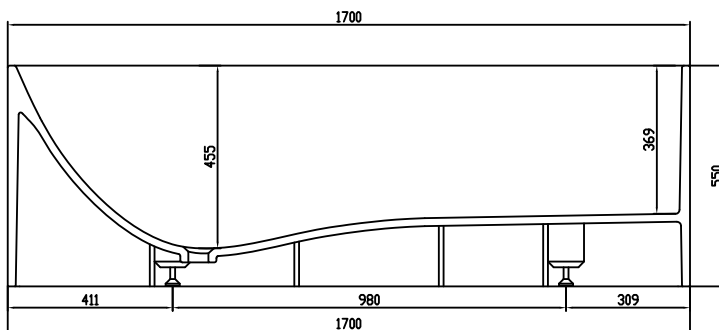

Lövestad 170 bathtub

10 year
guarantee
Acovi®

timeless
danish
design

made
to
measure

Lövestad 170 bathtub

SPECIFICATIONS

SKU:	40030006
EAN13:	5700400300063
Colour:	Matte white
Litre:	310 overflow
Size product:	55cm / 170cm / 72cm netto
Weight product:	150kg netto
Size packaging:	70cm / 180cm / 82cm brutto
Weight packaging:	195kg brutto
Material:	Acovi® Solid Surface

10 year guarantee on Acovi® products against internal breakage and on colour fastness.

Bathtub is inclusive waste, trap and 80cm drain hose.

Bathtub has an overflow.

The trap has a drain of 3,8 cm

10 year
guarantee
Acovi®