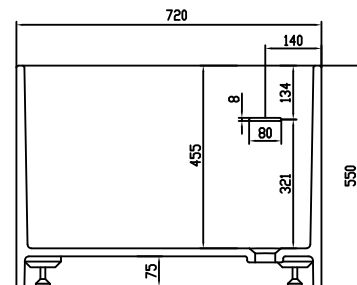

Lövestad 170 bathtub

10 year
guarantee
Acovi®

timeless
danish
design

made
to
measure

Lövestad 170 bathtub

SPECIFICATIONS

SKU:	40030006
EAN13:	5700400300063
Colour:	Matte white
Litre:	310 overflow
Size product:	55cm / 170cm / 72cm netto
Weight product:	150kg netto
Size packaging:	70cm / 180cm / 82cm brutto
Weight packaging:	195kg brutto
Material:	Acovi® Solid Surface