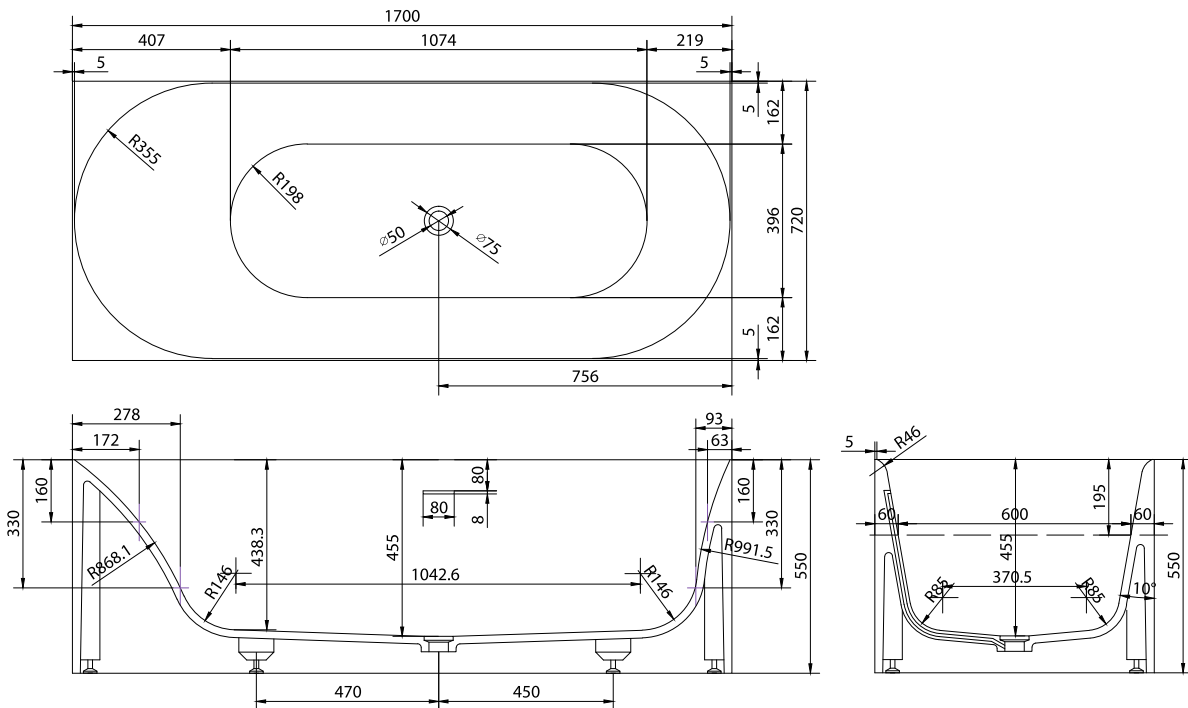

SQ1 bathtub

SKU: 40030034

Colour:	Matte white
Litre:	260 overflow
Size:	55cm / 170cm / 72cm
Weight:	192kg netto

SQ1 bathtub details:

Please note that there may be a tolerance of ± 5 mm as all products are hand sanded.