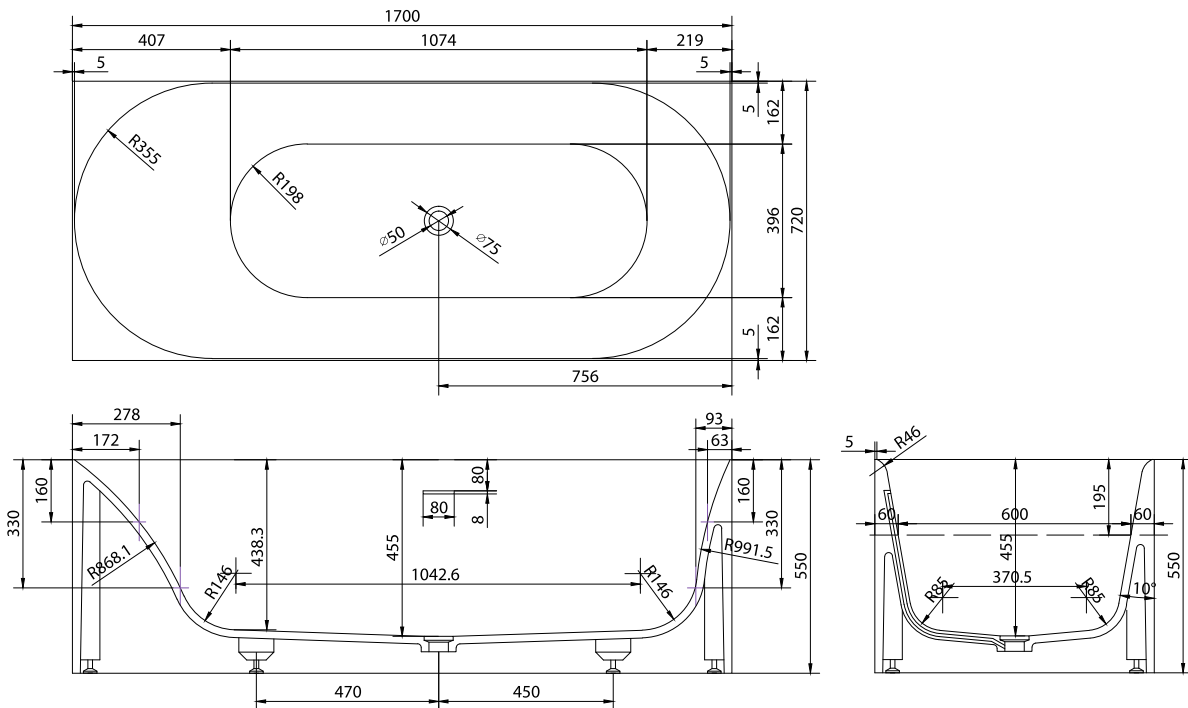

SQ1 bathtub

SKU: 40030034

Colour:	Matte white
Litre:	260 overflow
Size H/L/D:	55cm / 170cm / 72cm
Weight:	192kg net

SQ1 bathtub details:

SQ1 freestanding bathtub designed by Mikal Harrsen for Copenhagen Bath.

Please note that there may be a tolerance of ± 5 mm as all products are hand sanded.