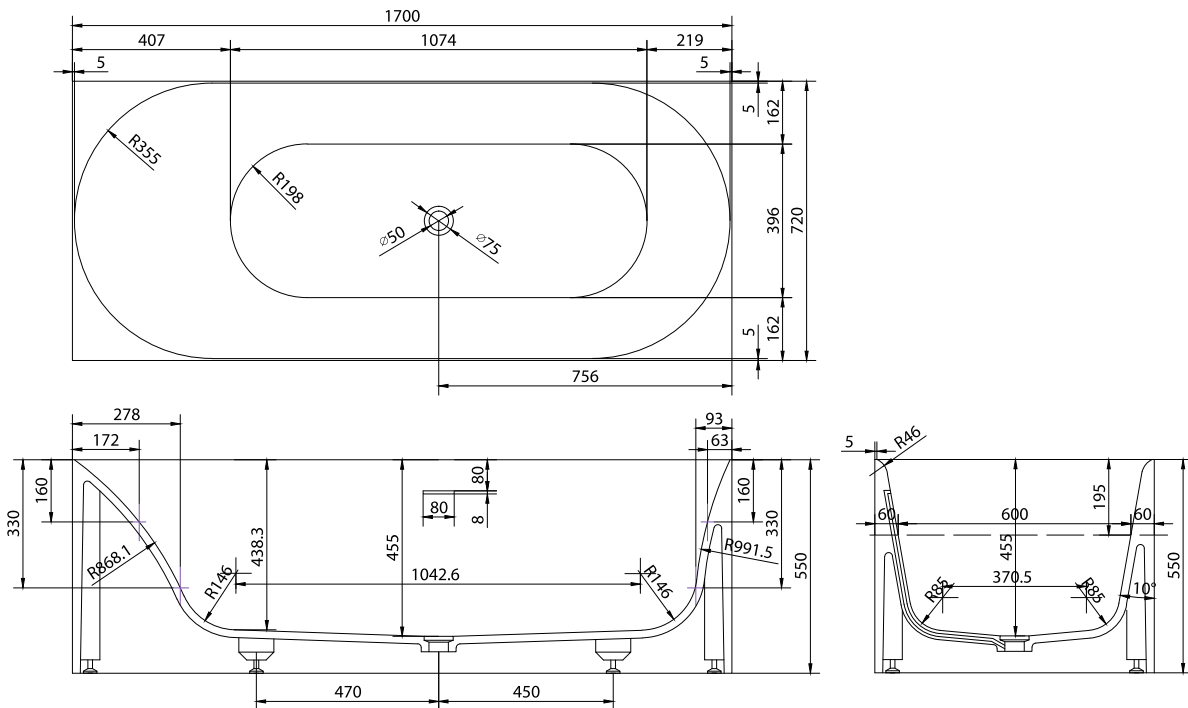

## SQ1 bathtub

SKU: 40030034

|                |                     |
|----------------|---------------------|
| <b>Colour:</b> | Matte white         |
| <b>Litre:</b>  | 260 overflow        |
| <b>Size:</b>   | 55cm / 170cm / 72cm |
| <b>Weight:</b> | 192kg net           |

### SQ1 bathtub details:

Please note that there may be a tolerance of  $\pm 5$ mm as all products are hand sanded.