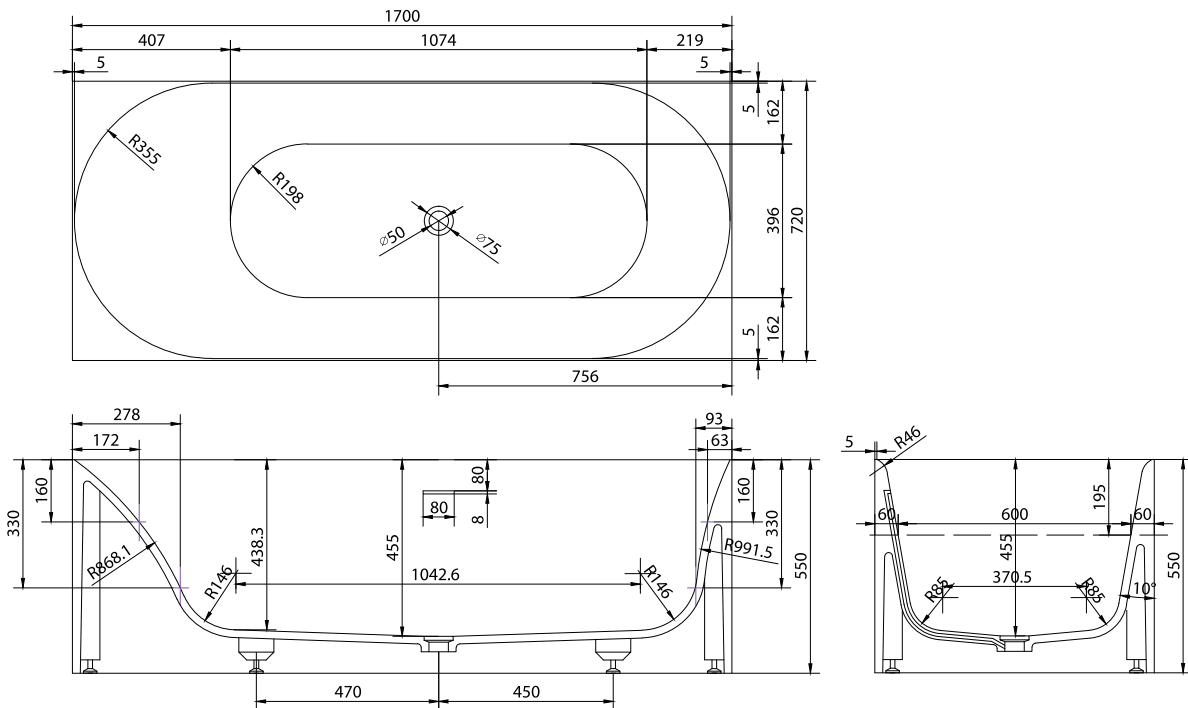

SQ1 bathtub

SKU: 40030034

Colour: Matte white
Litre: 260 overflow
Size: 55cm / 170cm / 72cm
Weight: 192kg net

SQ1 bathtub details:

Please note that there may be a tolerance of ± 5 mm as all products are hand sanded.